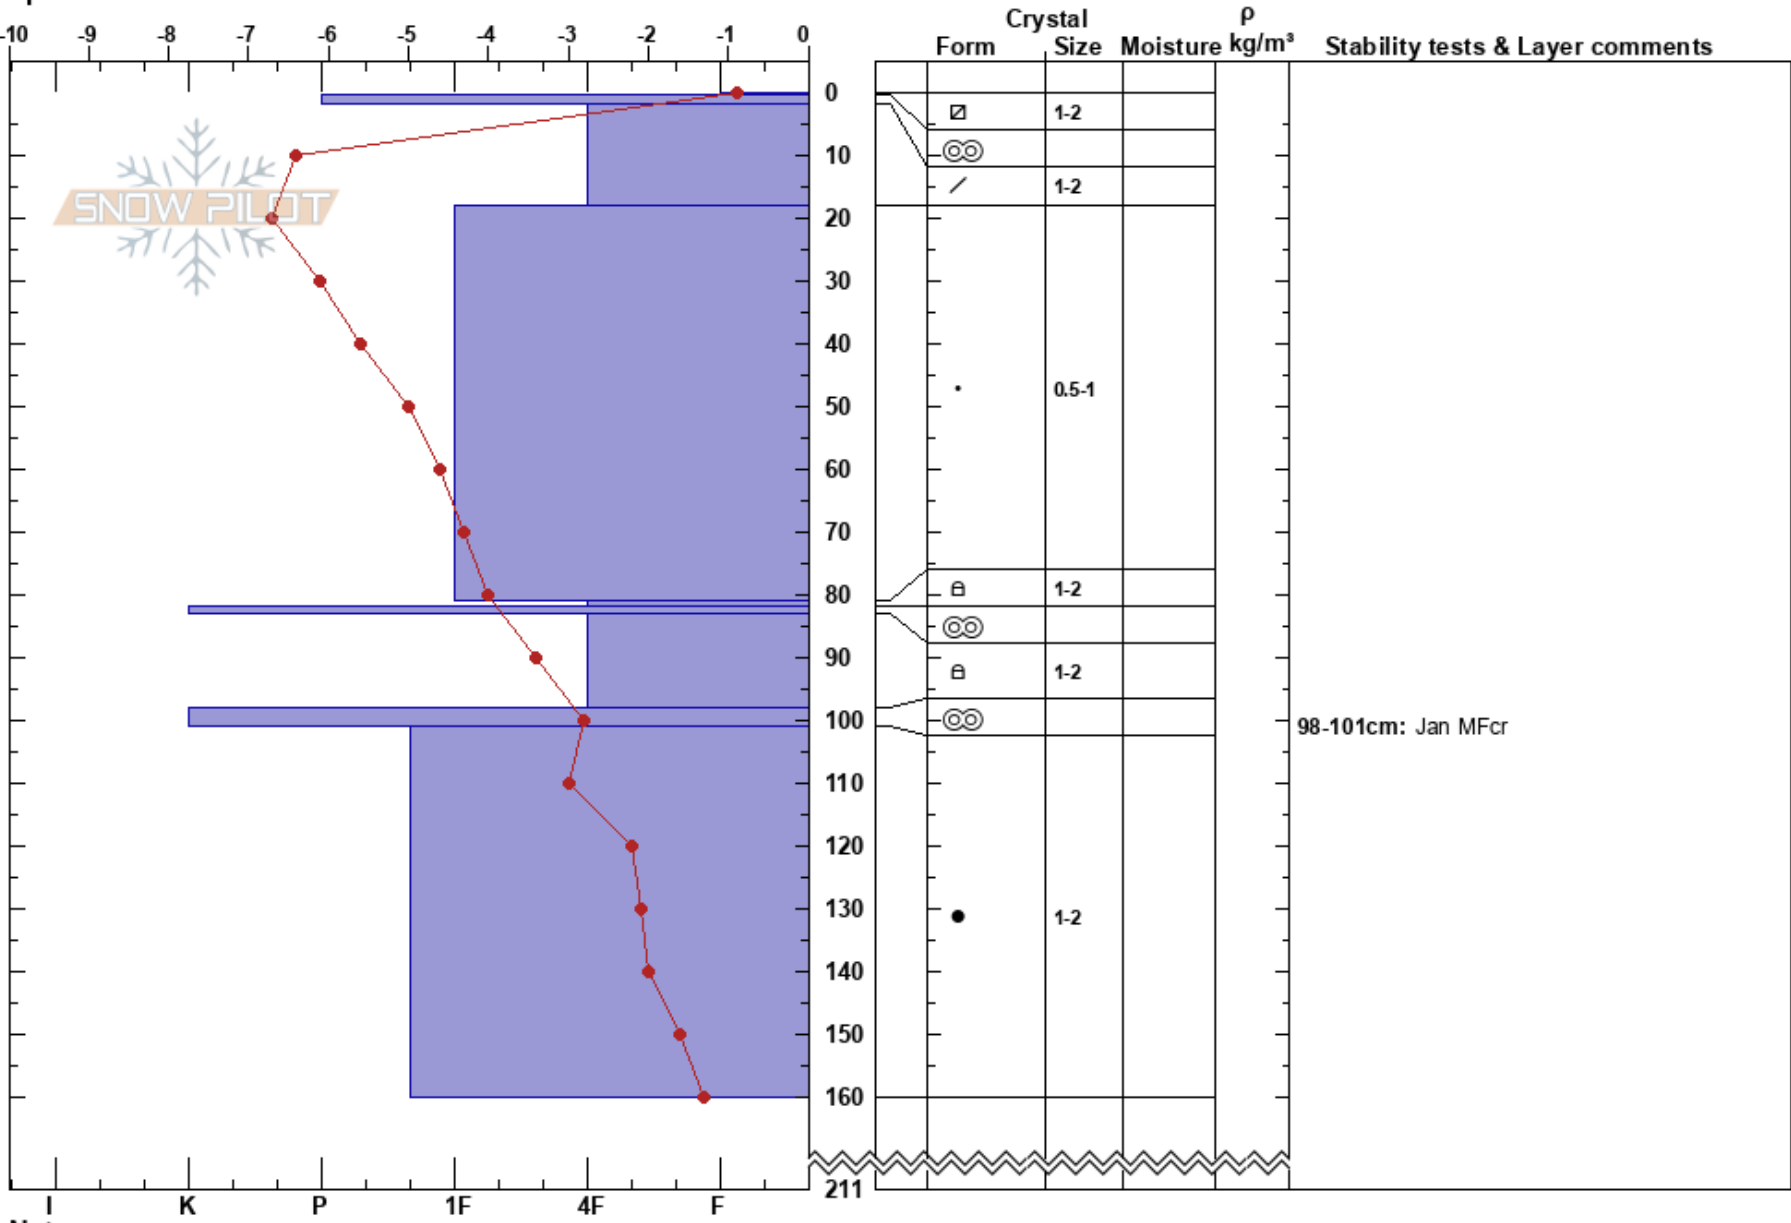

Mustang Glades
 Rocky Mountains
 CA
Elevation: 1801 m
Aspect: E
Specifics:

Claire Clarkson
 03/21/2023 - 1:00pm
Co-ord: 49.30295N, -114.41912W
Slope Angle:
Wind Loading:

Stability: HS:211
Air Temperature: -0.9°C **PF:** 25
Sky Cover: CLR
Precipitation: NO
Wind: Calm
Layer Notes:
 98-101cm: Jan MFcr
 98-101cm: Problematic layer