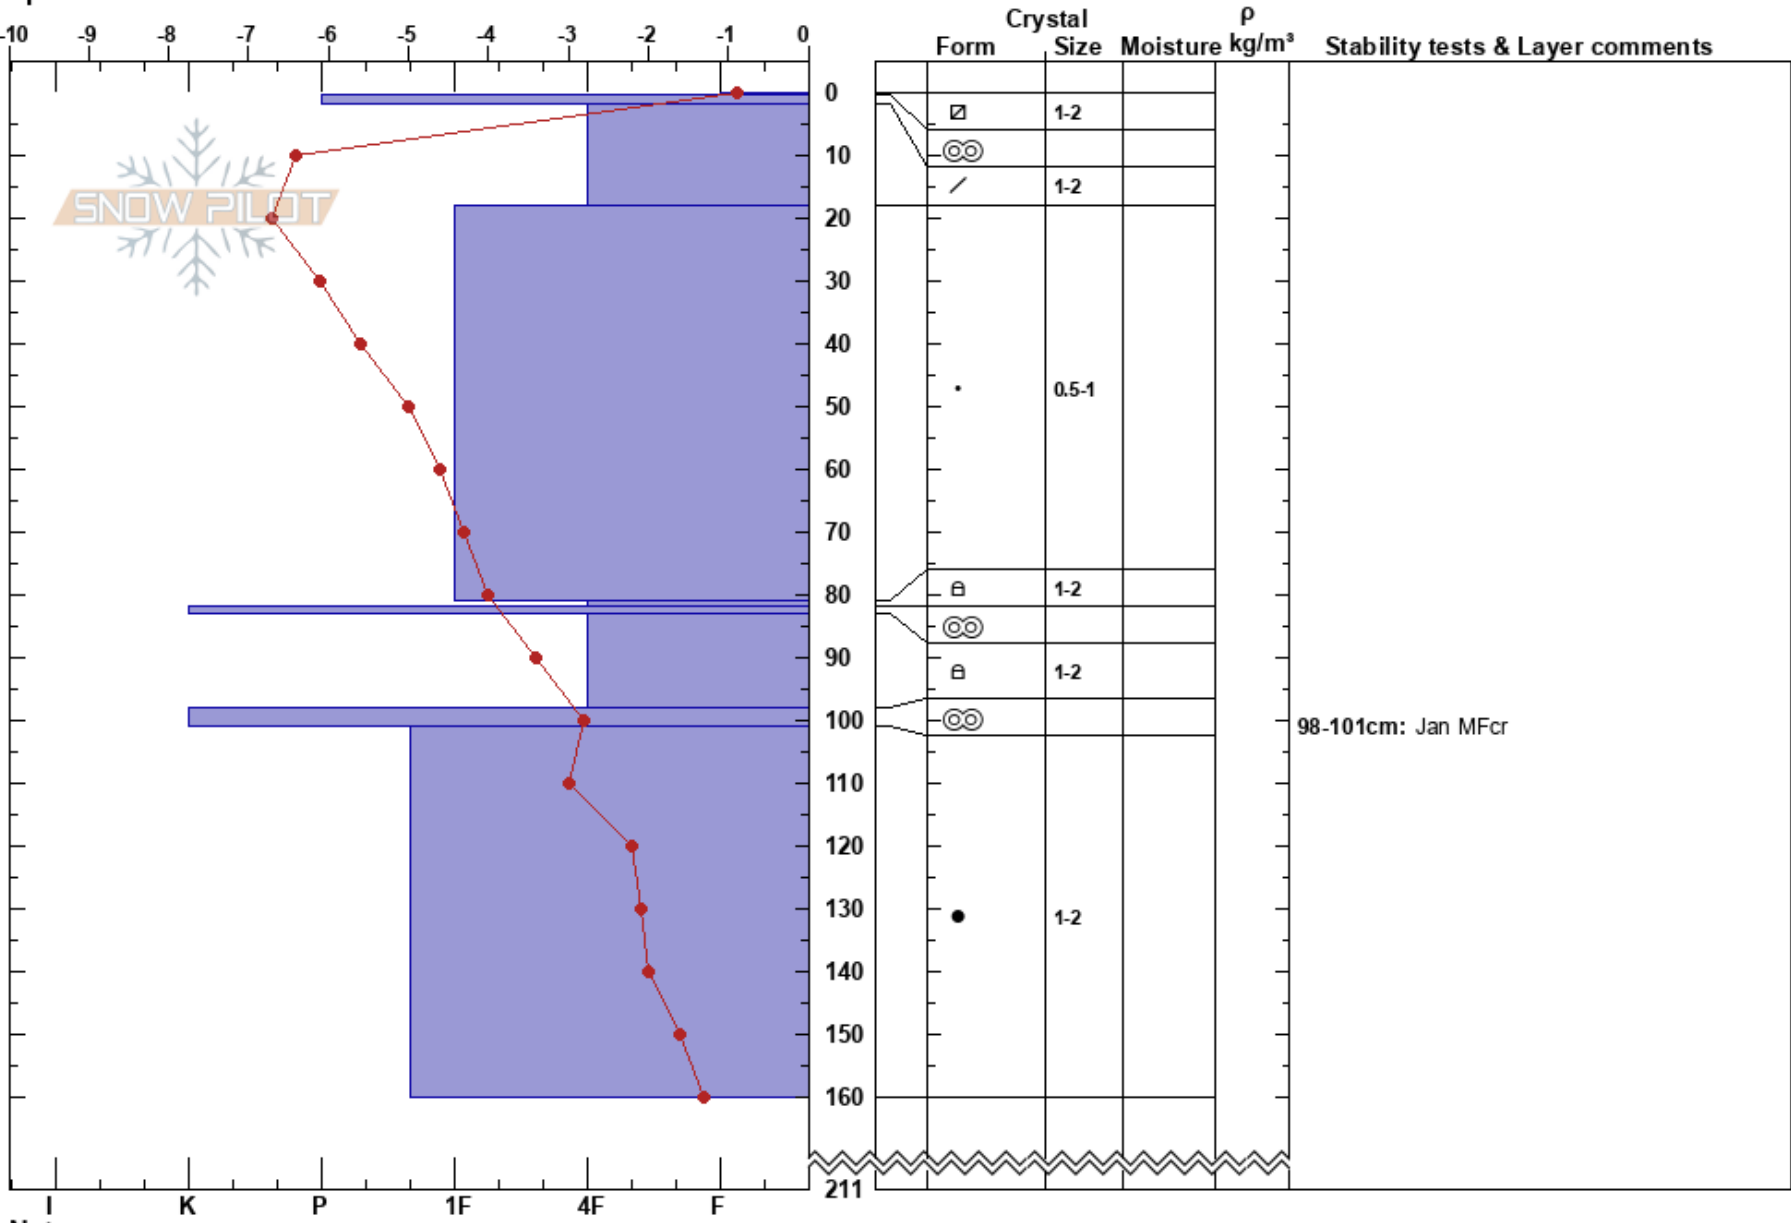

Mustang Glades  
 Rocky Mountains  
 CA  
**Elevation:** 1801 m  
**Aspect:** E  
**Specifics:**

Claire Clarkson  
 03/21/2023 - 1:00pm  
**Co-ord:** 49.30295N, -114.41912W  
**Slope Angle:**  
**Wind Loading:**

**Stability:** HS:211  
**Air Temperature:** -0.9°C **PF:** 25  
**Sky Cover:** CLR  
**Precipitation:** NO  
**Wind:** Calm  
**Layer Notes:**  
 98-101cm: Jan MFcr  
 98-101cm: Problematic layer

Notes: