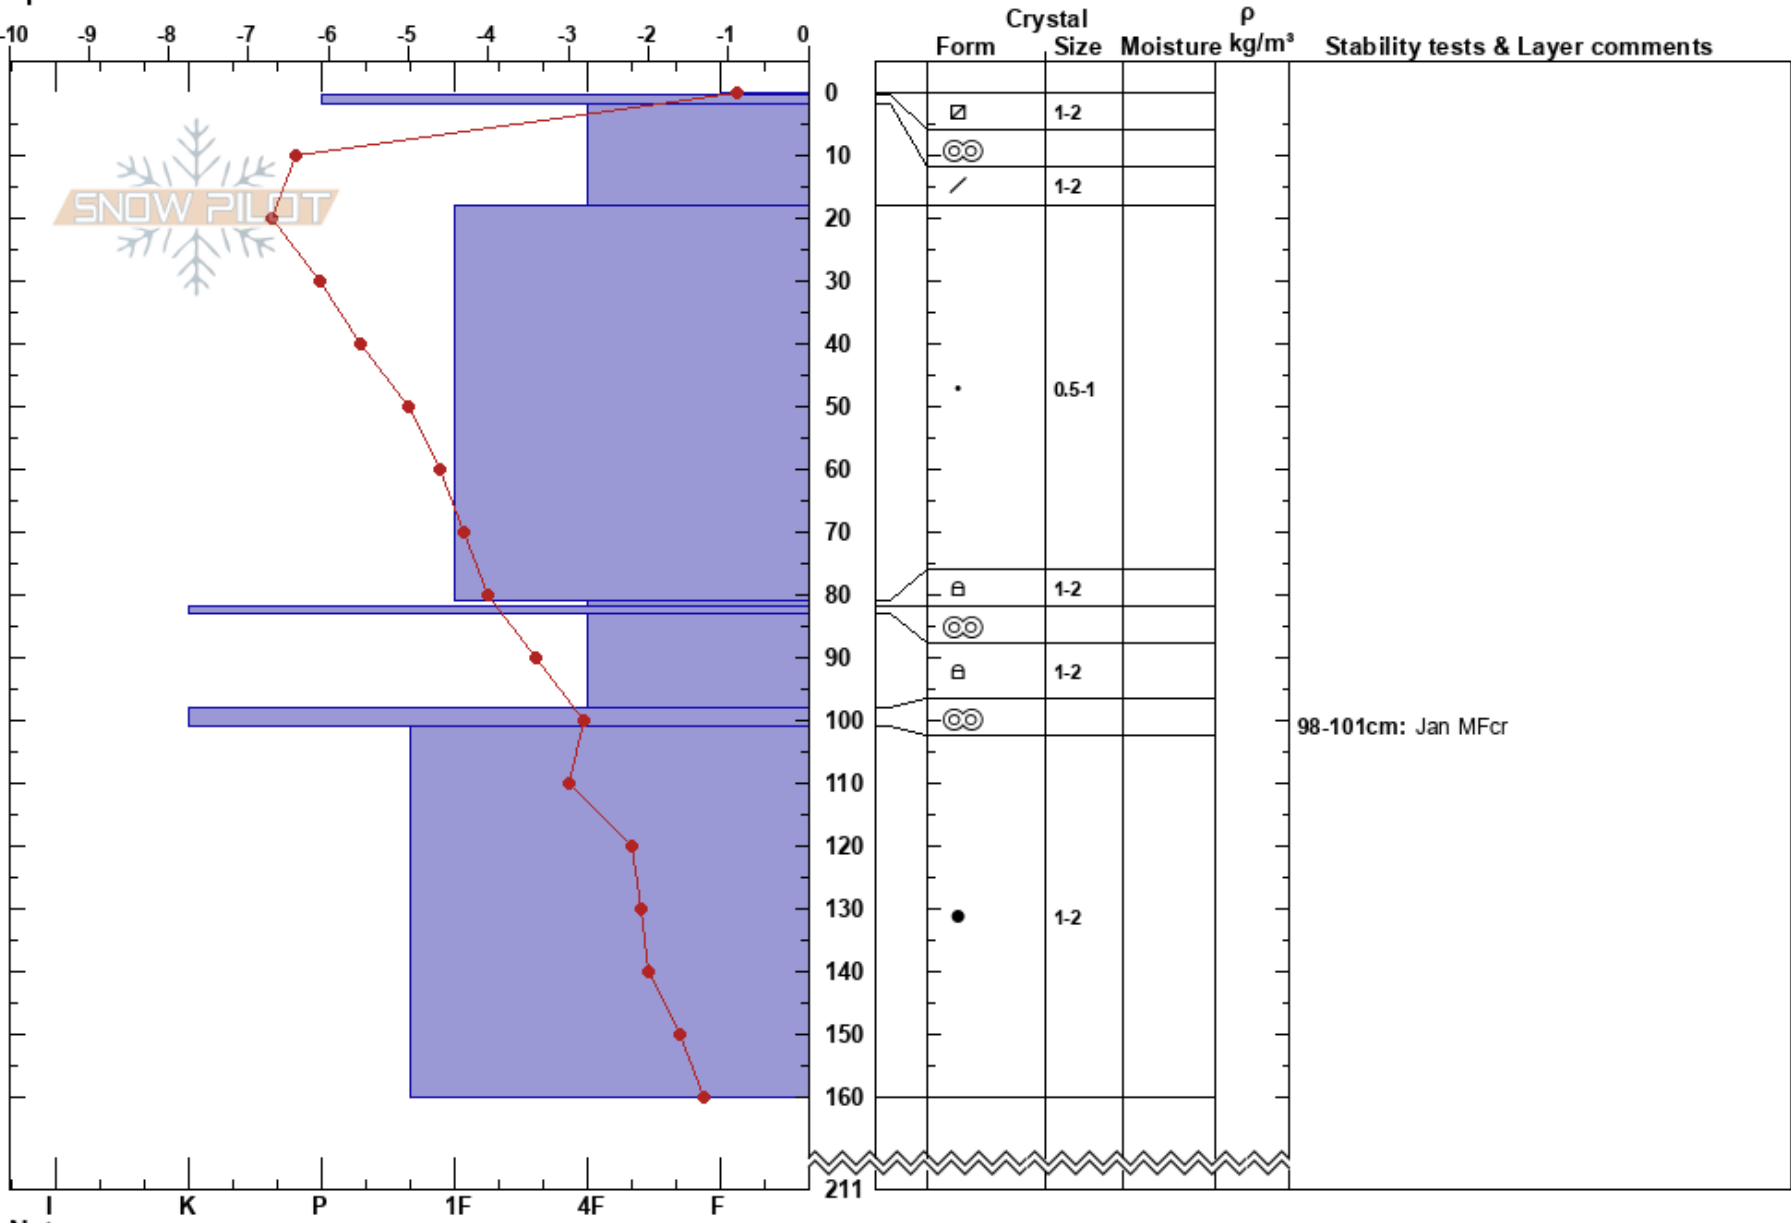

Mustang Glades
 Rocky Mountains
 CA
Elevation: 1801 m
Aspect: E
Specifics:

Claire Clarkson
 03/21/2023 - 1:00pm
Co-ord: 49.30295N, -114.41912W
Slope Angle:
Wind Loading:

Stability: HS:211
Air Temperature: -0.9°C **PF:** 25
Sky Cover: CLR
Precipitation: NO
Wind: Calm

Layer Notes:
 98-101cm: Jan MFcr
 98-101cm: Problematic layer

Notes: