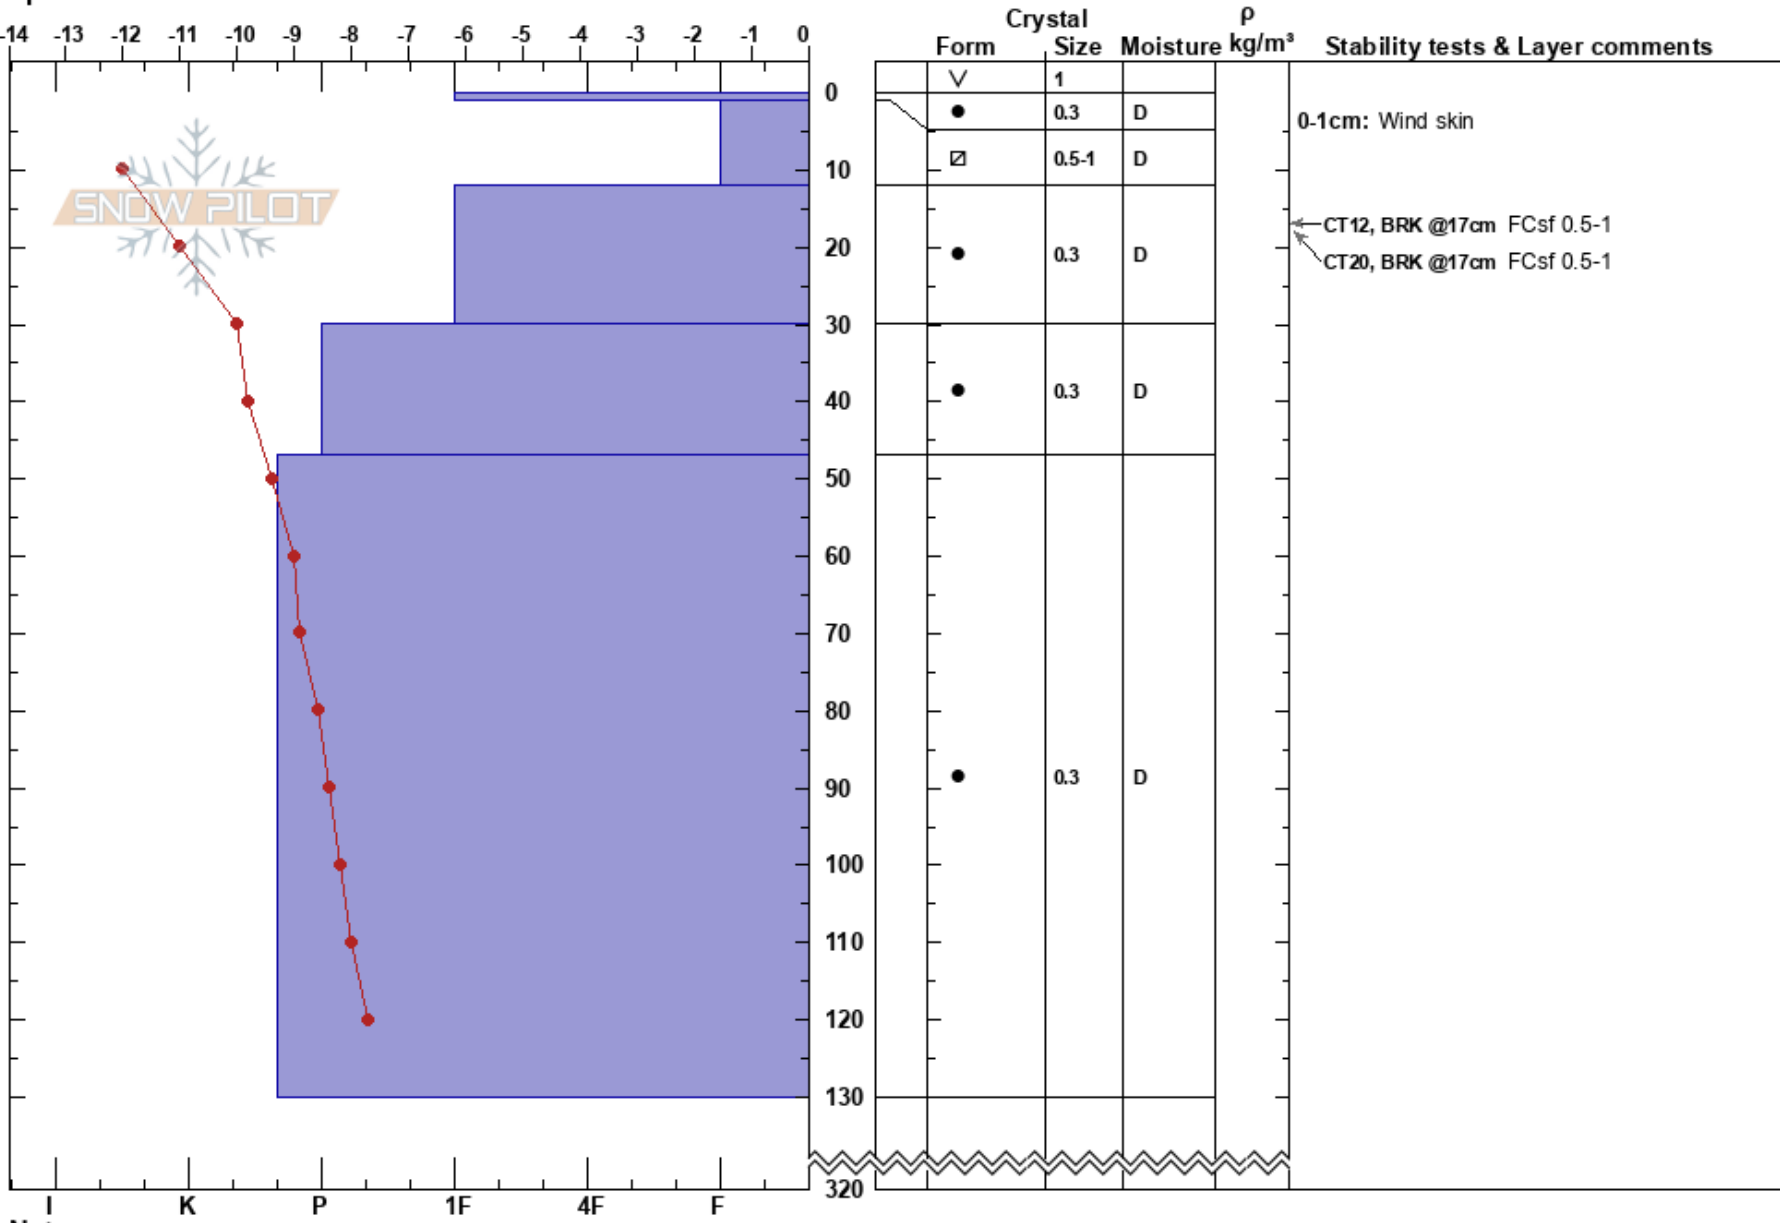

Medusa
 Monashee
 BC
 Elevation: 2140 m
 Aspect: N
 Specifics:

Mustang Powder
 21/03/2023 - 11:36
 Co-ord:
 Slope Angle: 30°
 Wind Loading:

Stability: **HS:320** **Layer Notes:**
 Air Temperature: -1.5°C PF: 30 0-1cm: Wind skin
 Sky Cover: SCT
 Precipitation: NO
 Wind: Calm

Notes: Open alpine slope.