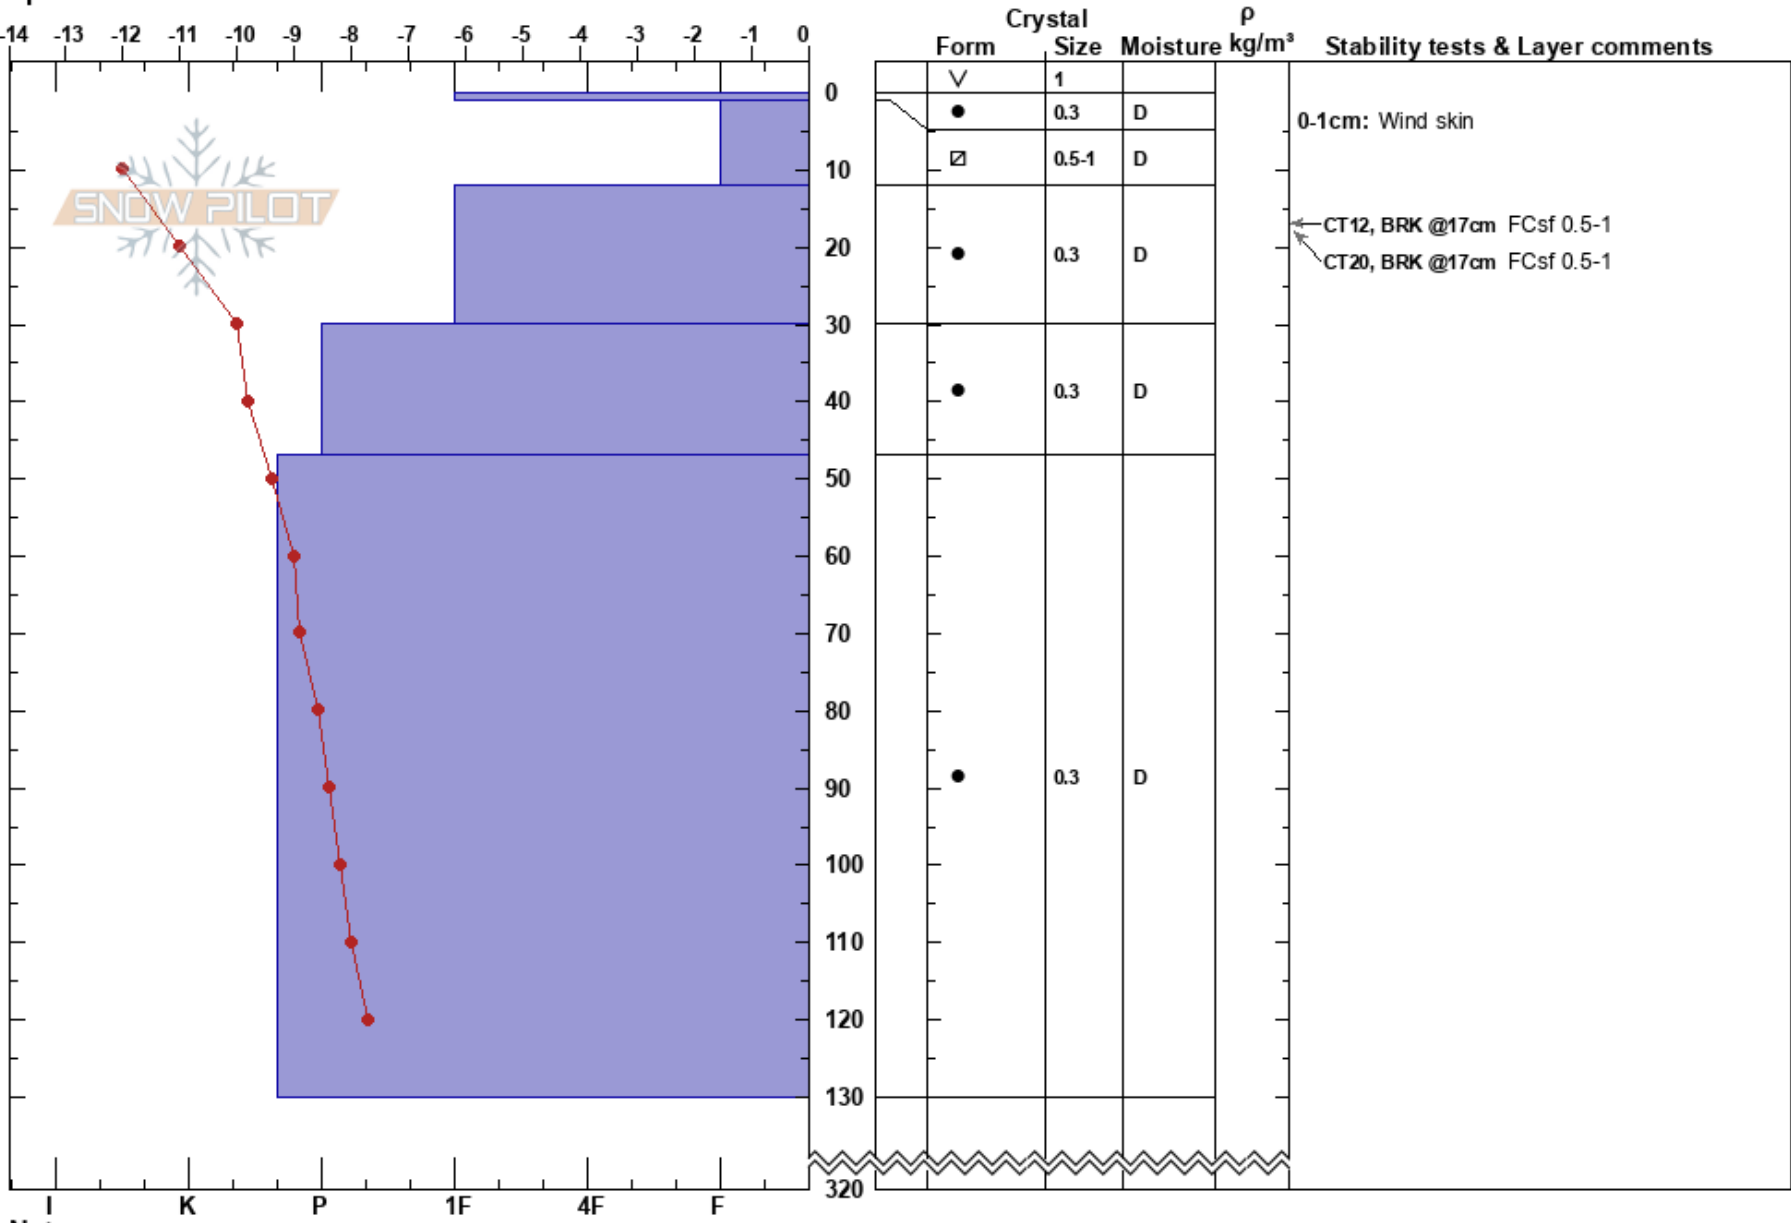

Medusa
 Monashee
 BC
 Elevation: 2140 m
 Aspect: N
 Specifics:

Mustang Powder
 21/03/2023 - 11:36
 Co-ord:
 Slope Angle: 30°
 Wind Loading:

Stability: **HS:320** **Layer Notes:**
 Air Temperature: -1.5°C PF: 30 0-1cm: Wind skin
 Sky Cover: SCT
 Precipitation: NO
 Wind: Calm

Notes: Open alpine slope.