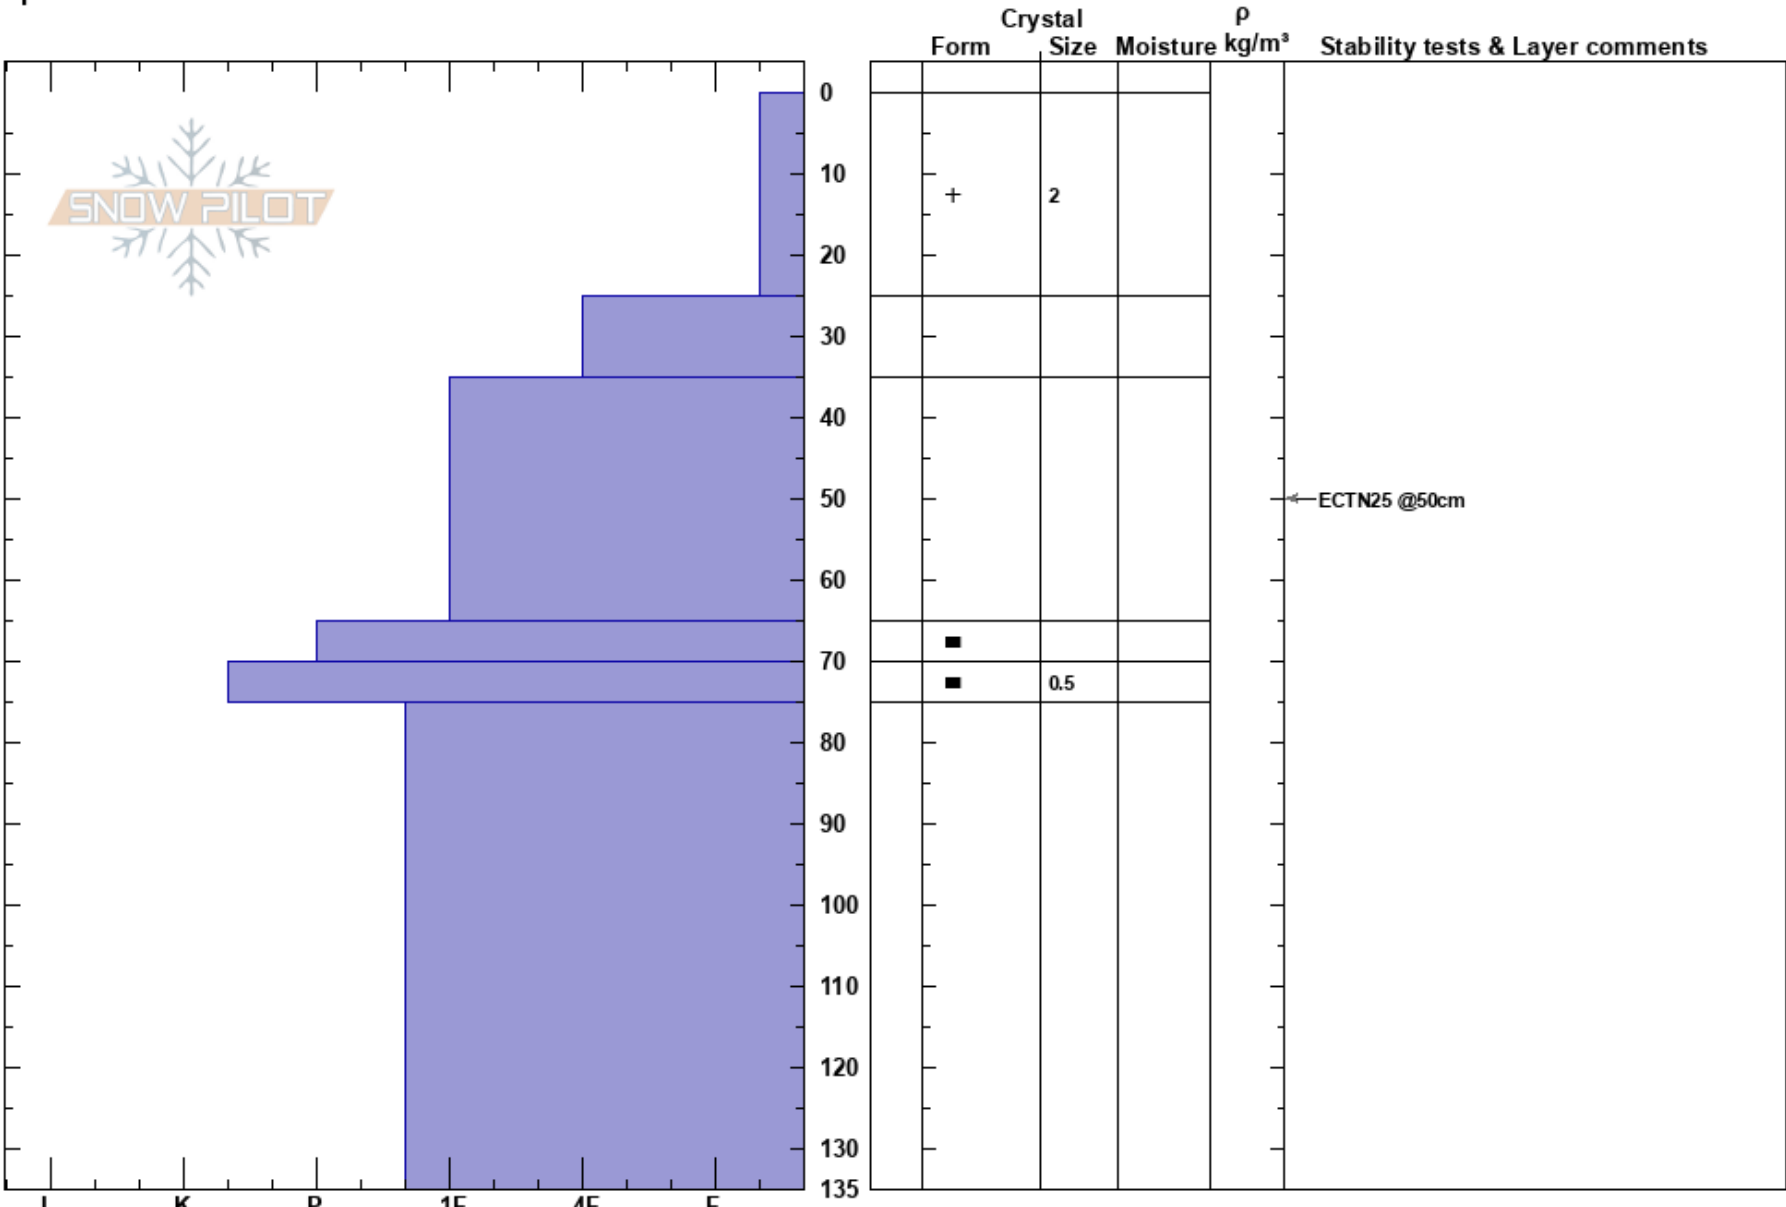

Guardsman's Gate North  
 Wasatch Range  
 UT  
 Elevation: 9620 ft  
 Aspect: N  
 Specifics:

Hayden Ward  
 03/21/2023 - 11:00am  
 Co-ord: 40.60444N, -111.57028W  
 Slope Angle: 23°  
 Wind Loading: no

Stability: Good  
 Air Temperature: 8°C  
 Sky Cover: SCT  
 Precipitation: NO  
 Wind: SE Calm  
 HS: 135  
 PF: 80  
 PS: 40  
 70-75cm: Problematic layer

**Notes:** Test conducted below ridgeline, no trees, partial sun, and in the vicinity of a cornice. Evidence of fresh wind drifted snow before the test was conducted.