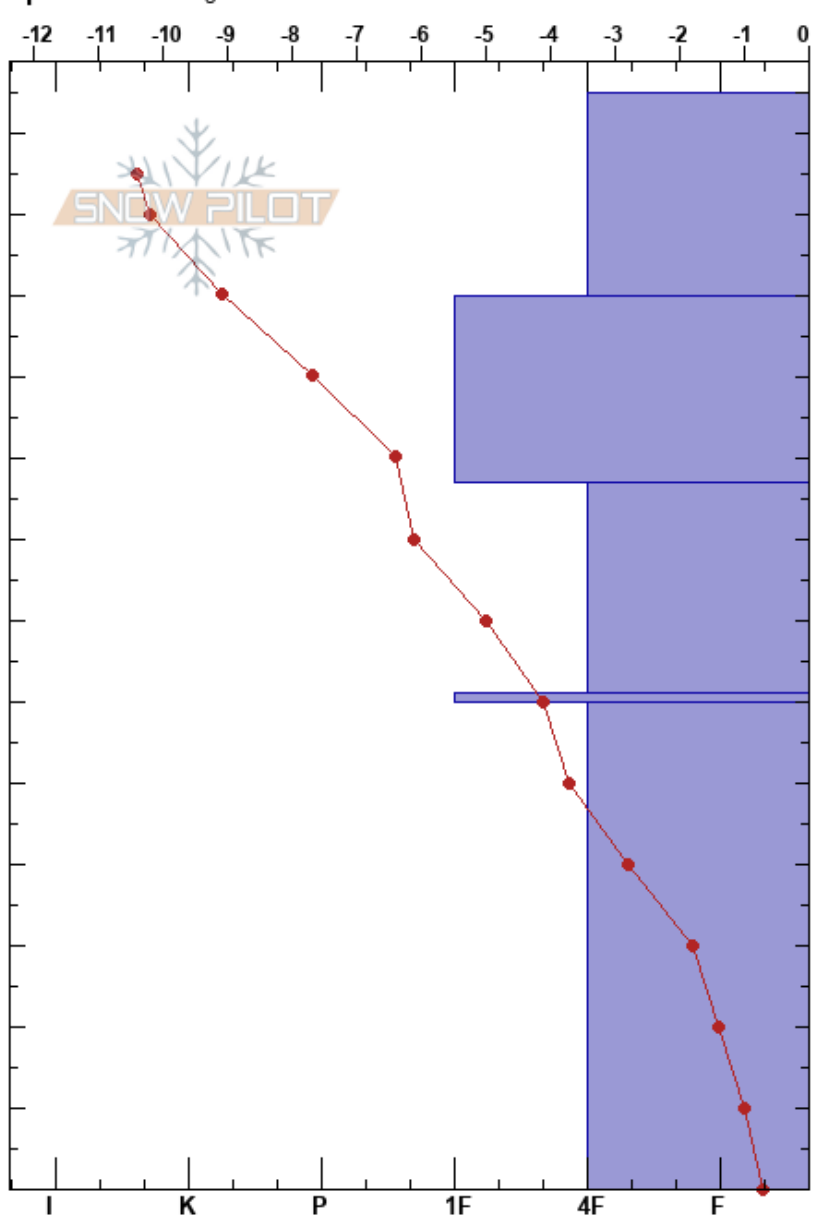

Meadow Park
 Sunshine Village
 AB
 Elevation: 2274 m
 Aspect: E

Theo Martinez
 21/03/2023 - 13:30
 Co-ord: 51.08480N, -115.78644W
 Slope Angle: 0°
 Wind Loading: no

Stability: **HS: 135** **Layer Notes:**
 Air Temperature: -1.8°C **PF: 20** 61-60cm: Problematic layer
 Sky Cover: CLR
 Precipitation: NO
 Wind: SW Light Breeze

Specifics: Pit dug in a Ski Area

Form	Crystal Size	Moisture	ρ kg/m ³	Stability tests & Layer comments
∇	3			
•	0.5-1	D		
□	1	D		
□	2-3	D		← CT22, BRK @78cm
⊙		D		
∧	3-6	D		

Notes: