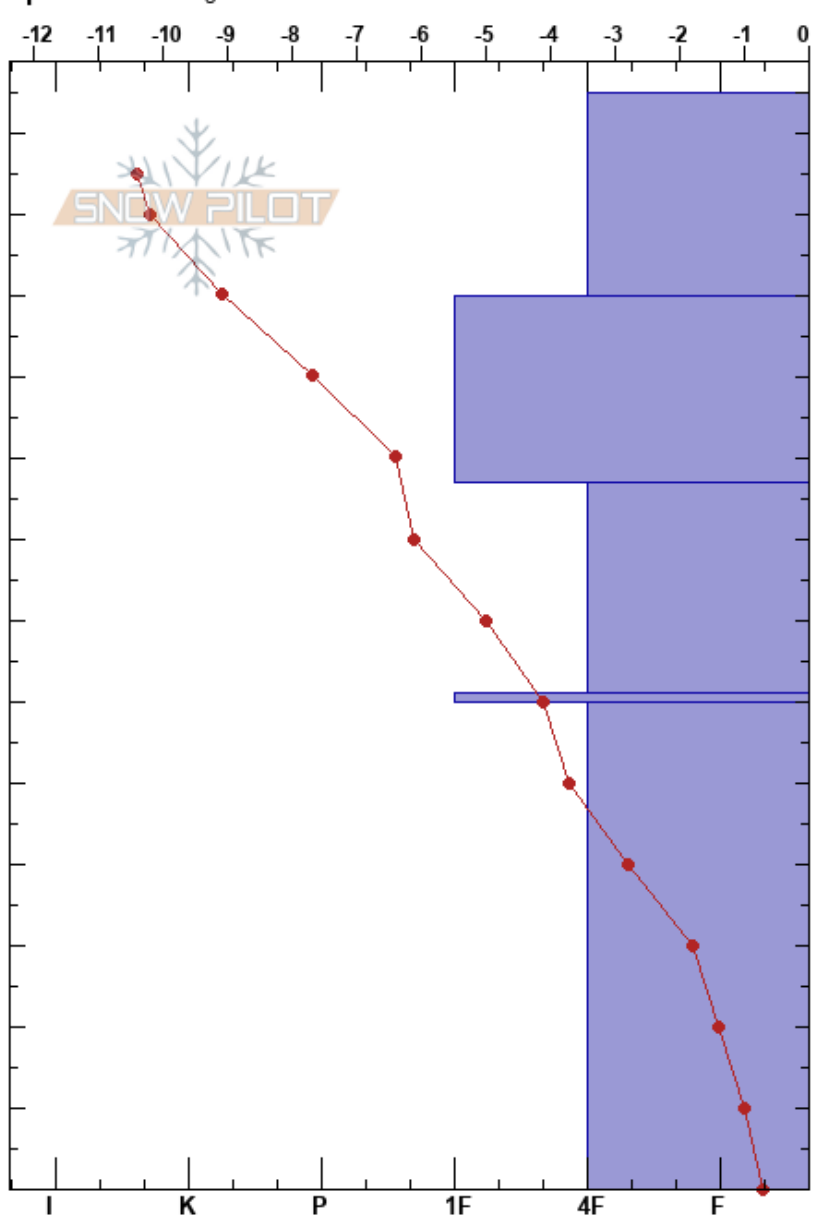

Meadow Park  
 Sunshine Village  
 AB  
 Elevation: 2274 m  
 Aspect: E  
 Specifics: Pit dug in a Ski Area

Theo Martinez  
 21/03/2023 - 13:30  
 Co-ord: 51.08480N, -115.78644W  
 Slope Angle: 0°  
 Wind Loading: no

Stability: **HS: 135** **Layer Notes:**  
 Air Temperature: -1.8°C **PF: 20** 61-60cm: Problematic layer  
 Sky Cover: CLR  
 Precipitation: NO  
 Wind: SW Light Breeze

Form	Crystal Size	Moisture	$\rho$ kg/m <sup>3</sup>	Stability tests & Layer comments
∇	3			
•	0.5-1	D		
□	1	D		
□	2-3	D		← CT22, BRK @78cm
⊙		D		
∧	3-6	D		