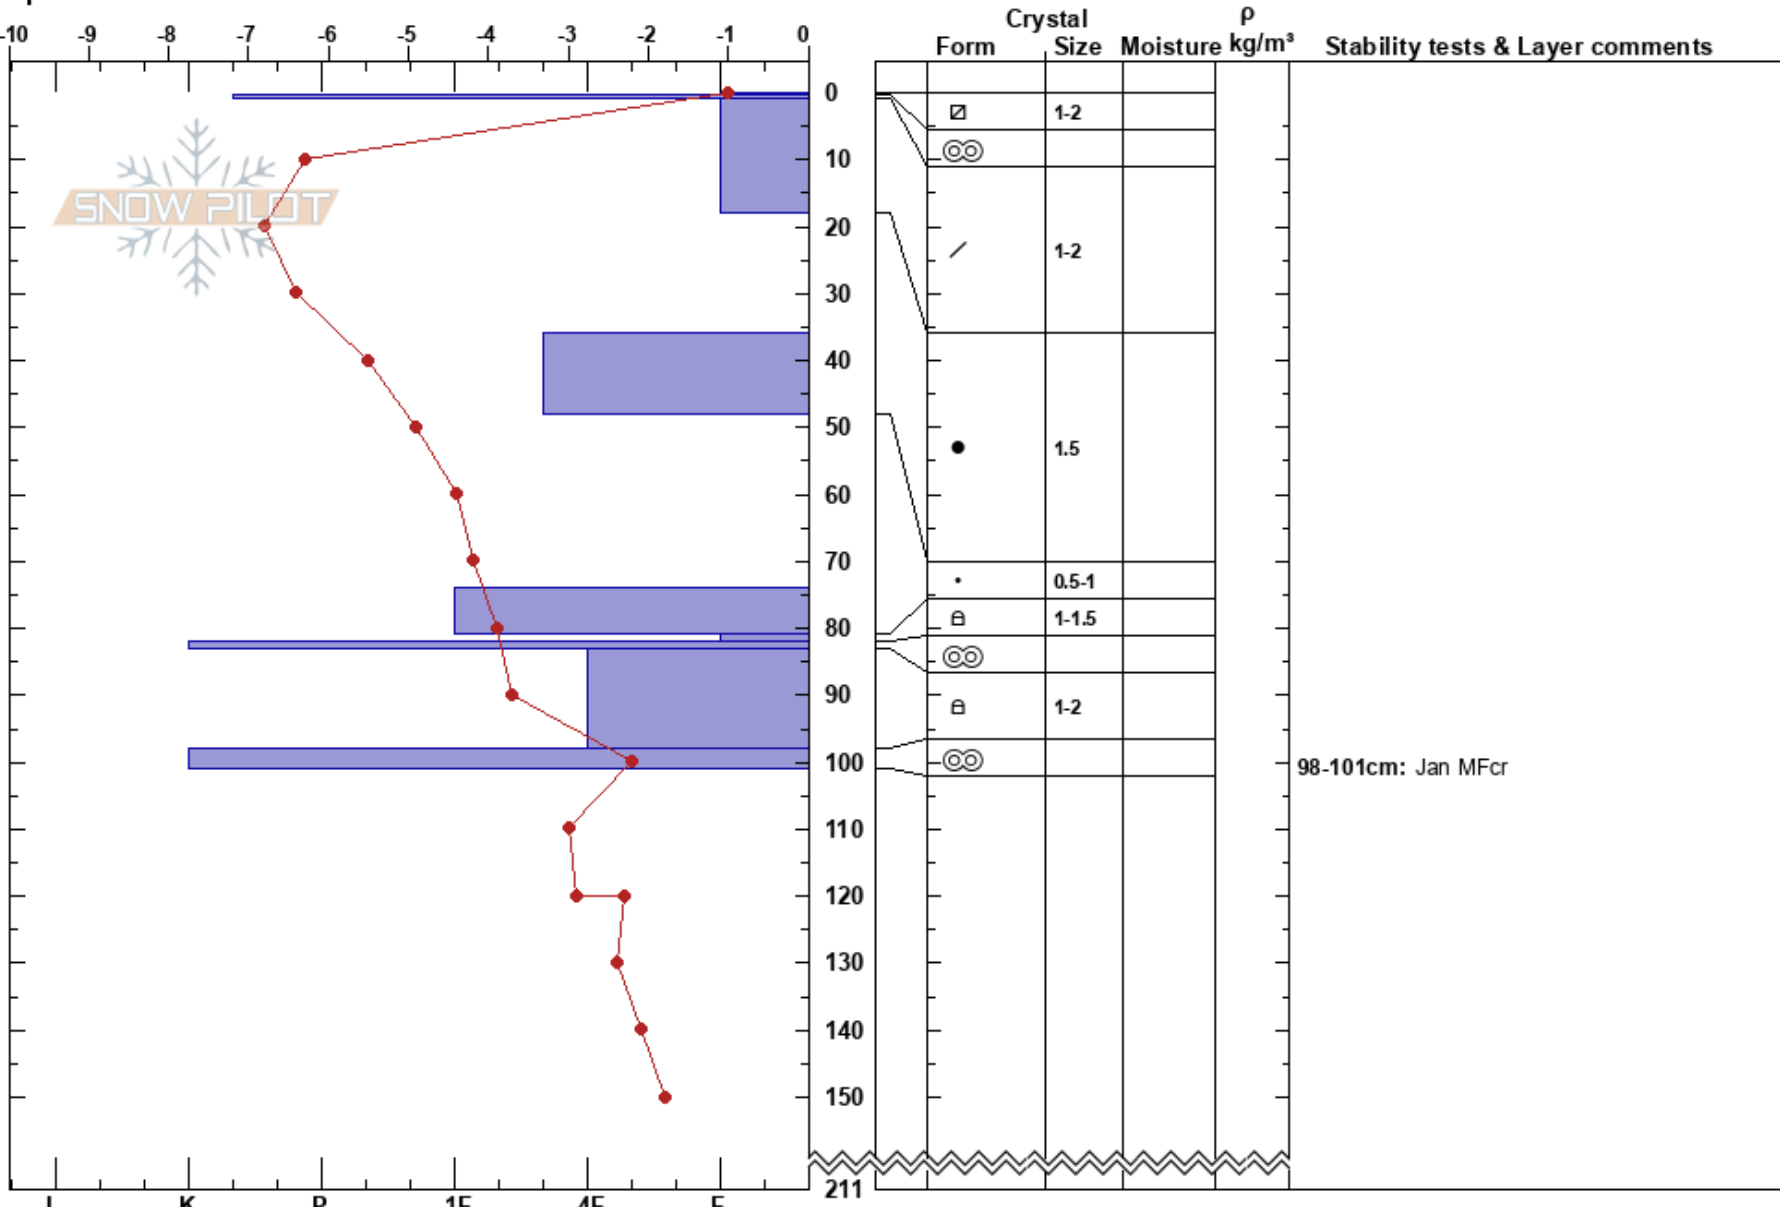

Mustang Glades
 Rocky Mountains
 CA
Elevation: 1801 m
Aspect: E
Specifics:

Claire Clarkson
 03/21/2023 - 1:00pm
Co-ord: 49.30295N, -114.41912W
Slope Angle:
Wind Loading:

Stability: **HS:211** **Layer Notes:**
Air Temperature: -0.9°C **PF:** 20 98-101cm: Jan MFcr
Sky Cover: CLR
Precipitation: NO
Wind: Calm

Notes: *Dug looking for moisture content above Jan MFcr, though I didn't do density tests the whole snowpack was dry. No moisture even at surface.