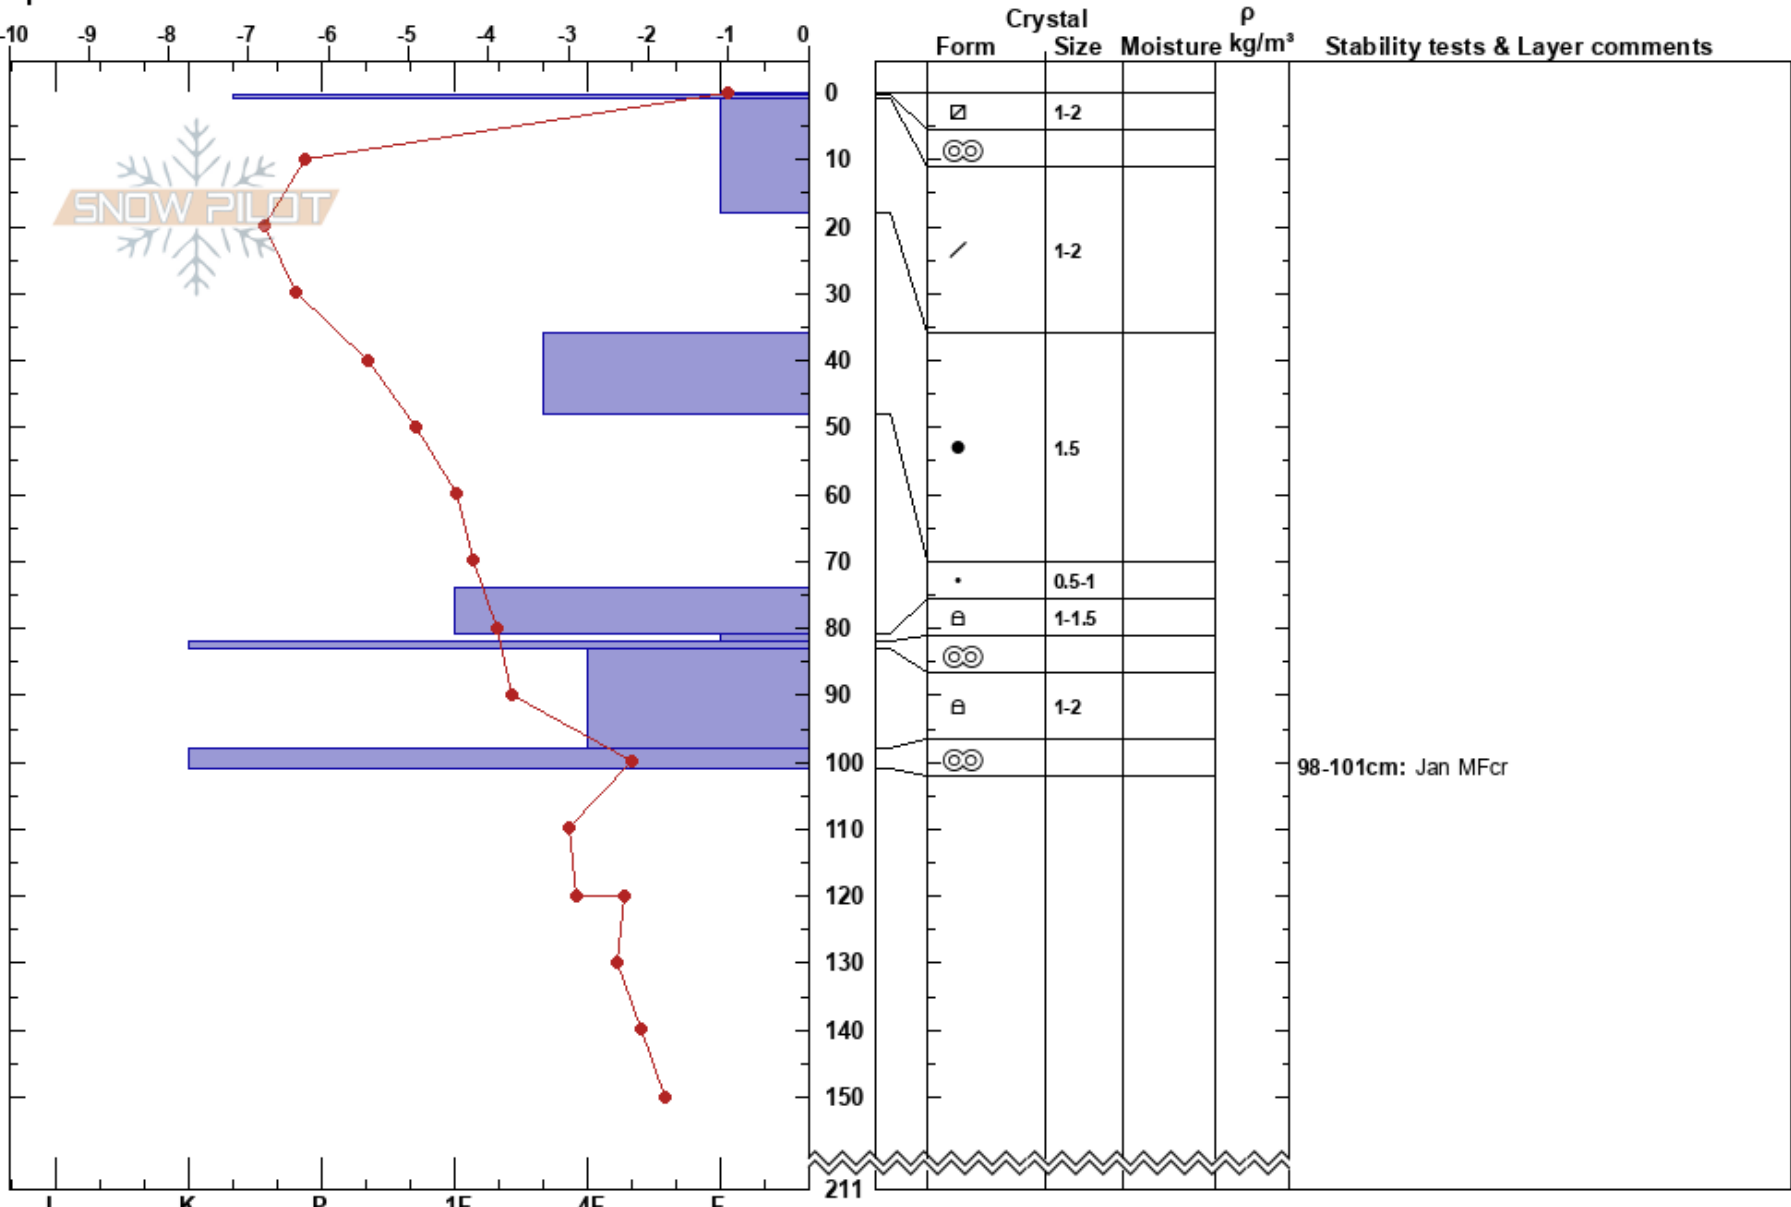

Mustang Glades  
 Rocky Mountains  
 CA  
**Elevation:** 1801 m  
**Aspect:** E  
**Specifics:**

Claire Clarkson  
 03/21/2023 - 1:00pm  
**Co-ord:** 49.30295N, -114.41912W  
**Slope Angle:**  
**Wind Loading:**

**Stability:** **HS:211** **Layer Notes:**  
**Air Temperature:** -0.9°C **PF:** 20 98-101cm: Jan MFcr  
**Sky Cover:** CLR  
**Precipitation:** NO  
**Wind:** Calm

**Notes:** \*Dug looking for moisture content above Jan MFcr, though I didn't do density tests the whole snowpack was dry. No moisture even at surface.