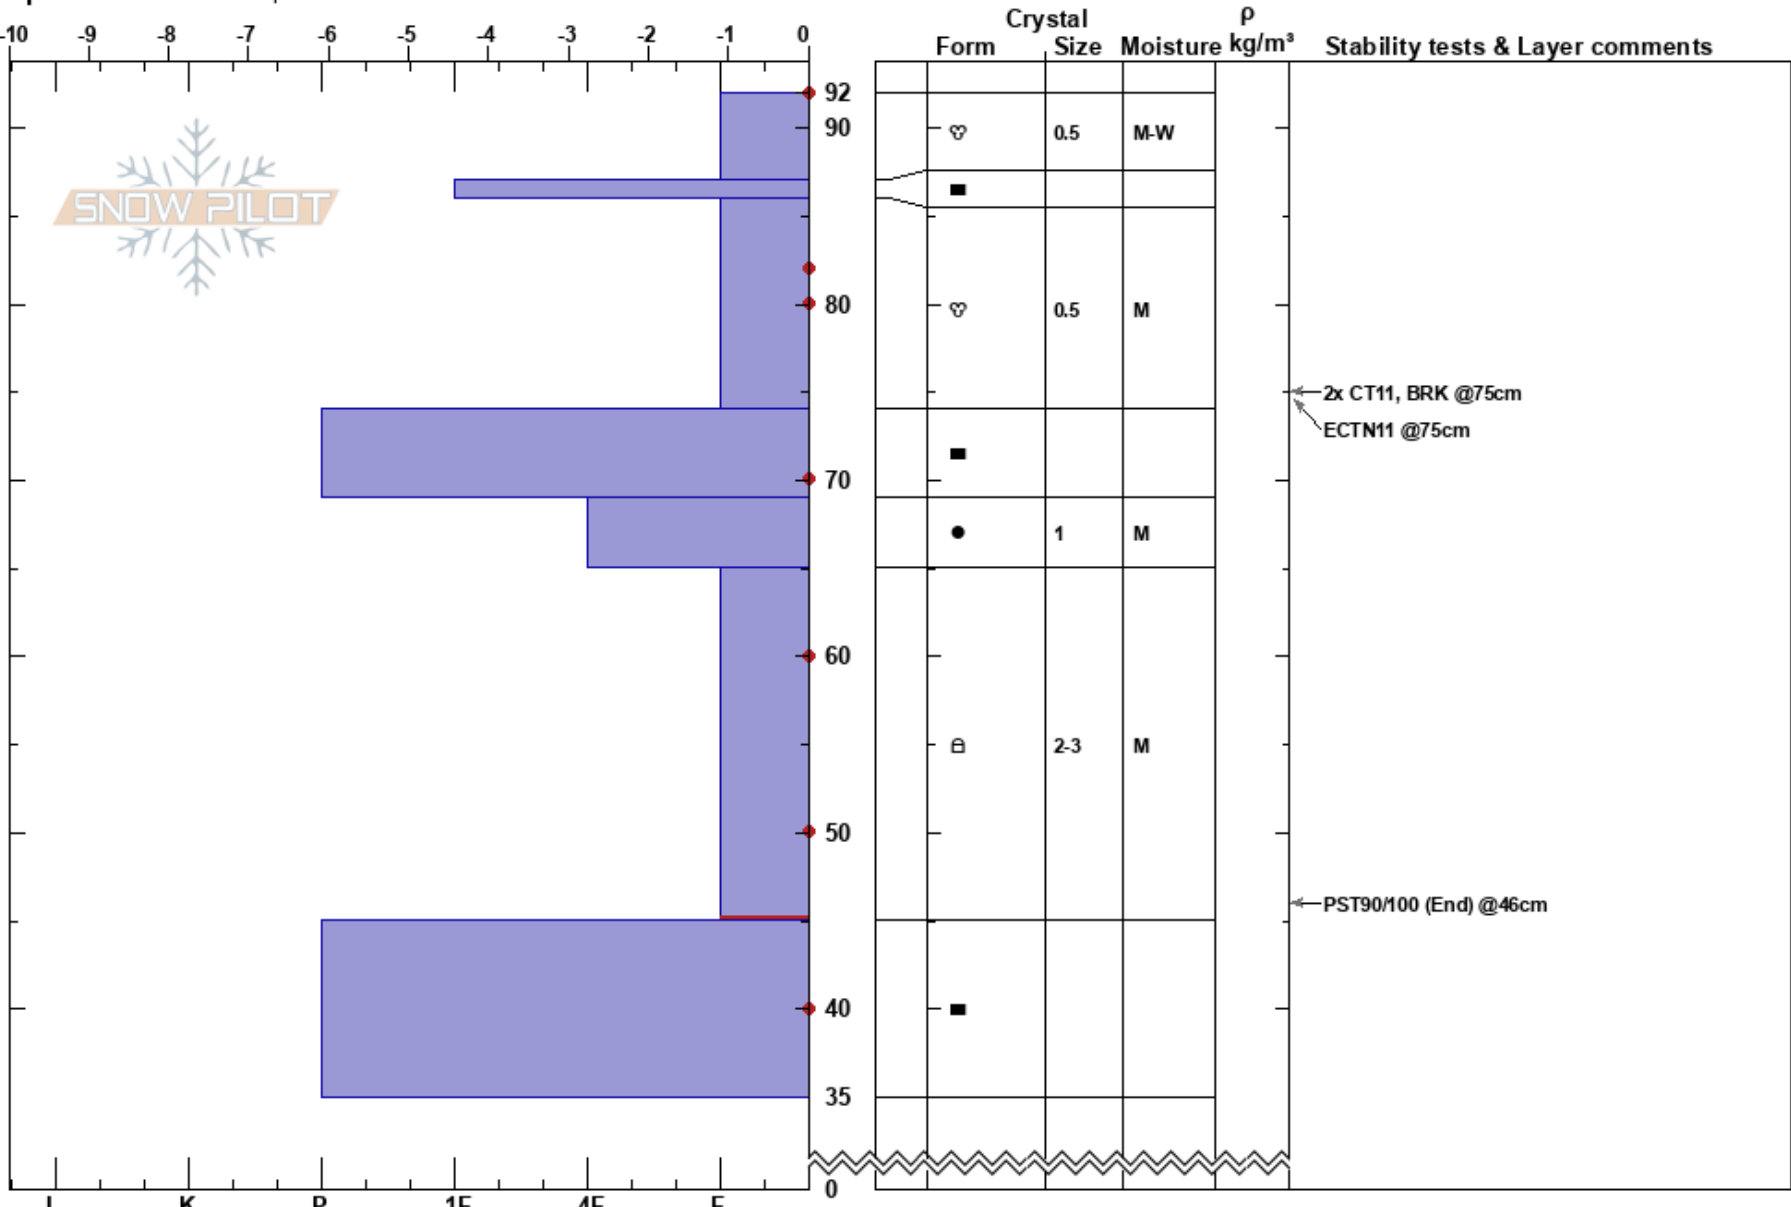

Crater Lake
 Sierra Nevada
 CA
 Elevation: 8500 ft
 Aspect: 23°
 Specifics: We skied slope

Tim Mincey
 01/11/2018 - 1:30pm
 Co-ord: 11S 241530W 4290339N
 Slope Angle: 32°
 Wind Loading: no

Stability: **HS:92**
 Air Temperature: 2°C
 Sky Cover: OVC
 Precipitation: NO
 Wind: W Light Breeze

Layer Notes:
 PF: 57 65-45cm: Problematic layer

Notes: