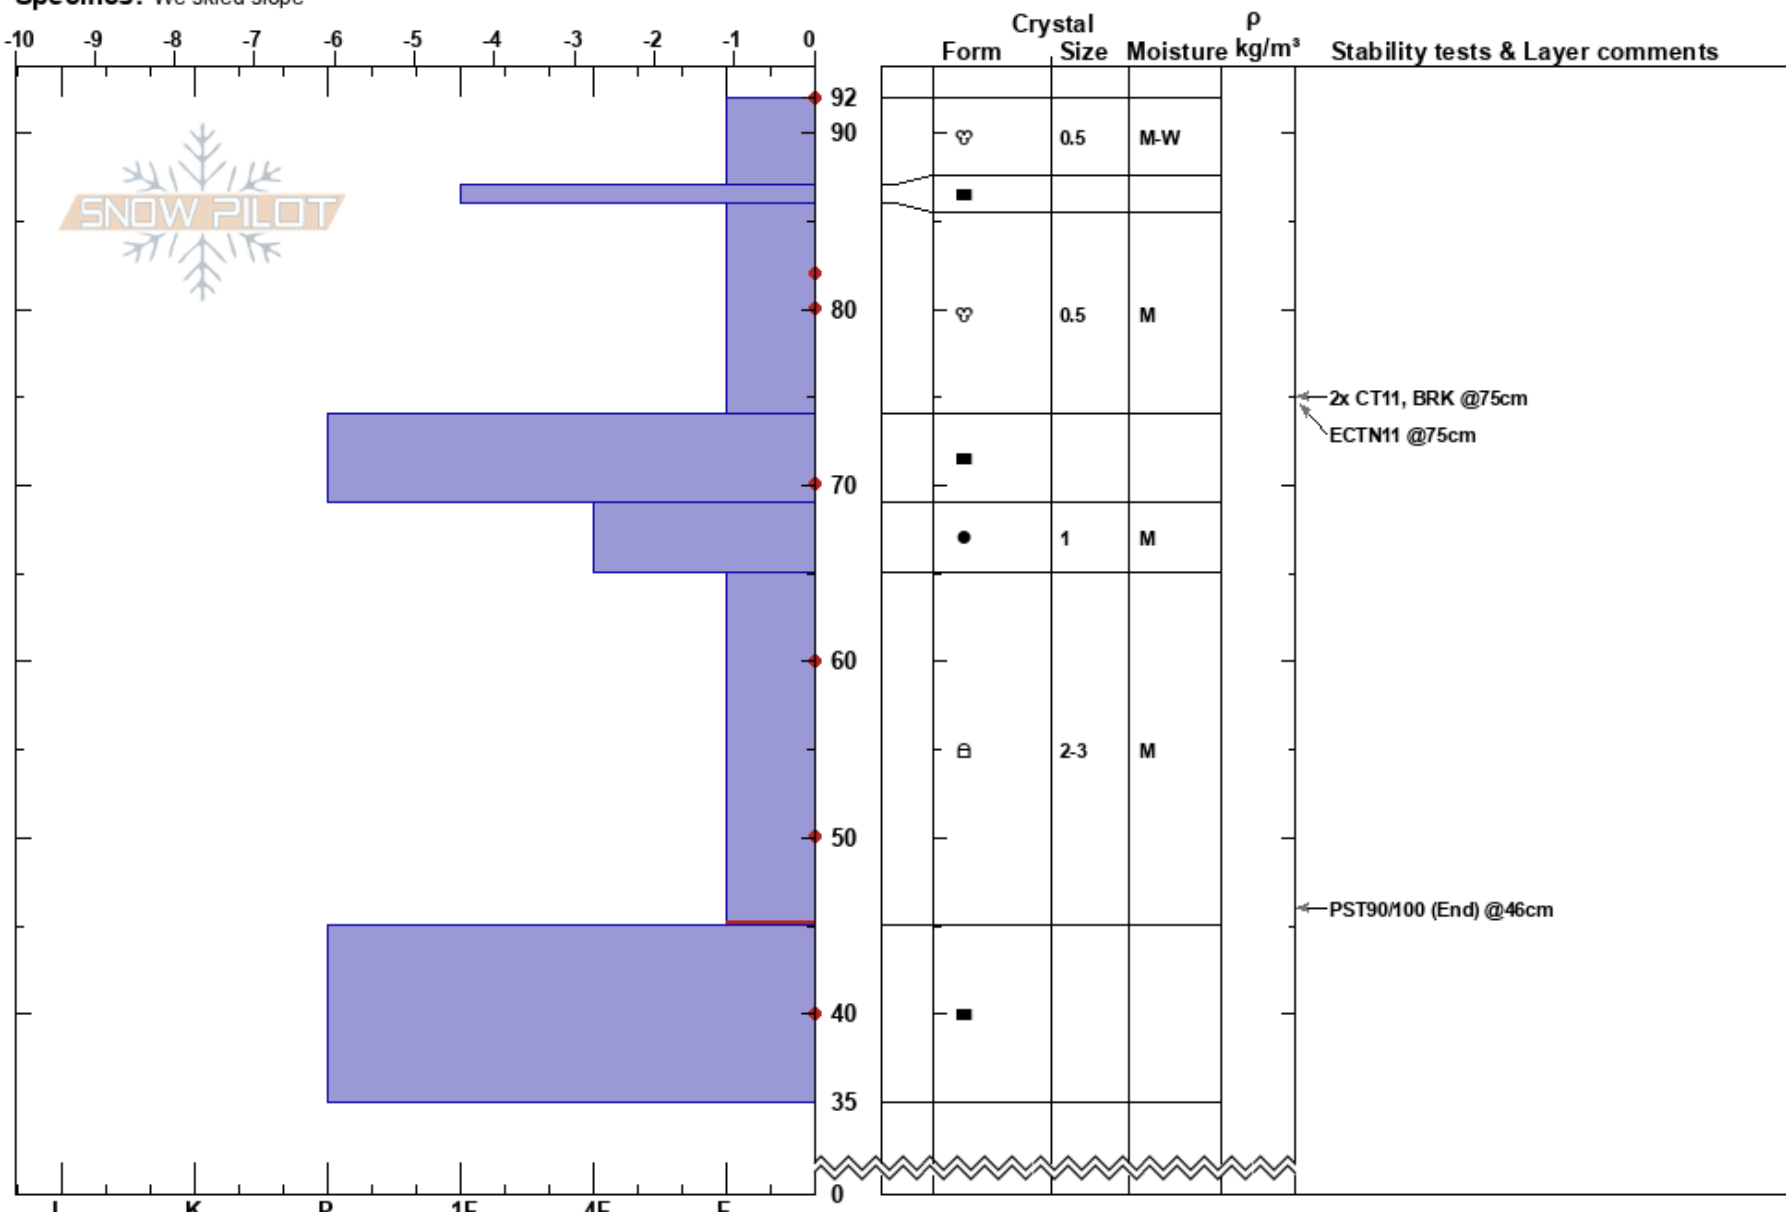

Crater Lake
 Sierra Nevada
 CA
Elevation: 8500 ft
Aspect: 23°
Specifics: We skied slope

Tim Mincey
 01/11/2018 - 1:30pm
Co-ord: 11S 241530W 4290339N
Slope Angle: 32°
Wind Loading: no

Stability:
Air Temperature: 2°C
Sky Cover: OVC
Precipitation: NO
Wind: W Light Breeze

HS: 92
PF: 57 65-45cm: Problematic layer

Notes: