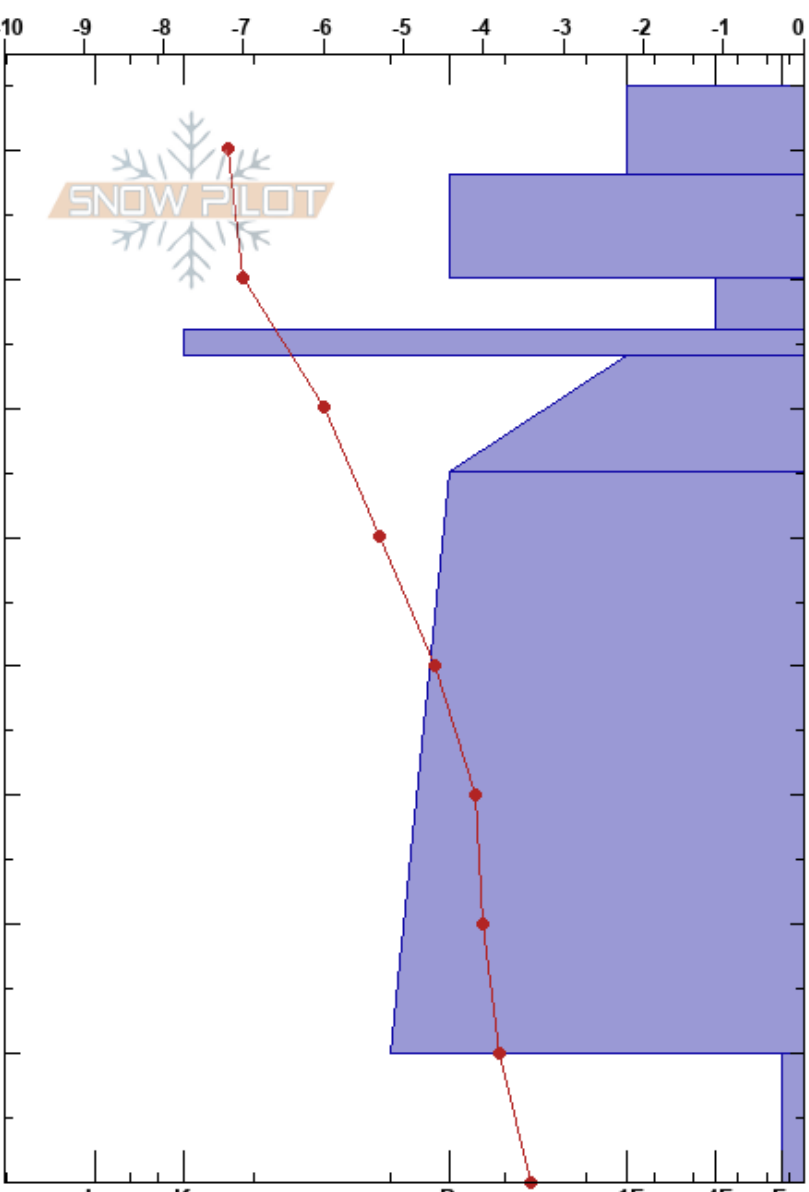

Kultakero E
 Finland
 Elevation: 470 m
 Aspect: E
 Specifics:

Lauri Nieminen
 21/03/2023 - 14:30
 Co-ord: 35W 509604E 7433887N
 Slope Angle: 16°
 Wind Loading: yes

Stability: HS:85
 Air Temperature: -5.6°C PF: 11 70-66cm: Problematic layer
 Sky Cover: SCT
 Precipitation: NO
 Wind: SW Moderate

Form	Crystal		ρ kg/m ³	Stability tests & Layer comments
	Size	Moisture		
•	1	D		
•	0.5	D		
⊖	2	D		CT11, SP @70cm ECTP12 @70cm
⊖				
⊖	1.5	D		
/	0.5	D		
^	3	D		

Notes: