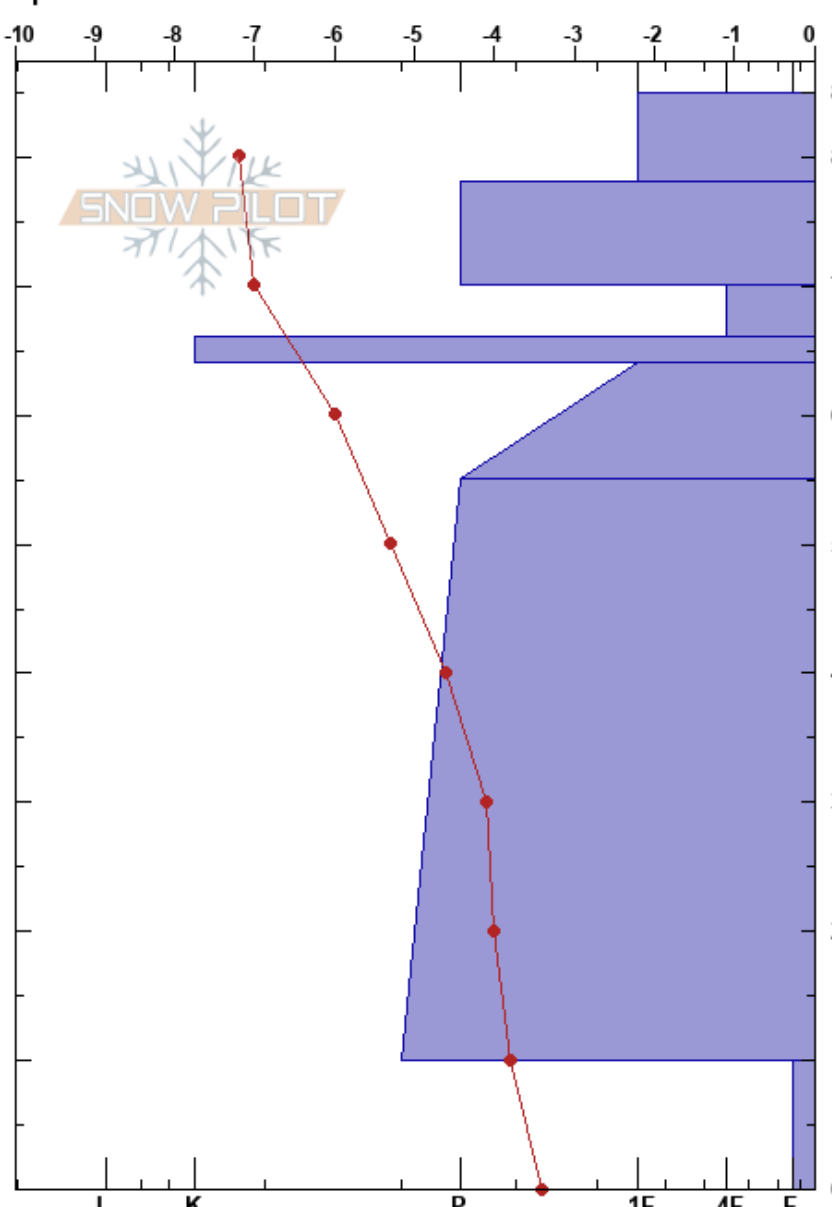

Kultakero E
 Finland
 Elevation: 470 m
 Aspect: E
 Specifics:

Lauri Nieminen
 21/03/2023 - 14:30
 Co-ord: 35W 509604E 7433887N
 Slope Angle: 16°
 Wind Loading: yes

Stability: HS:85
 Air Temperature: -5.6°C PF: 11 70-66cm: Problematic layer
 Sky Cover: SCT
 Precipitation: NO
 Wind: SW Moderate

Form	Crystal		ρ kg/m ³	Stability tests & Layer comments
	Size	Moisture		
•	1	D		
•	0.5	D		
⊖	2	D		CT11, SP @70cm ECTP12 @70cm
⊖				
⊖	1.5	D		
/	0.5	D		
^	3	D		

Notes: