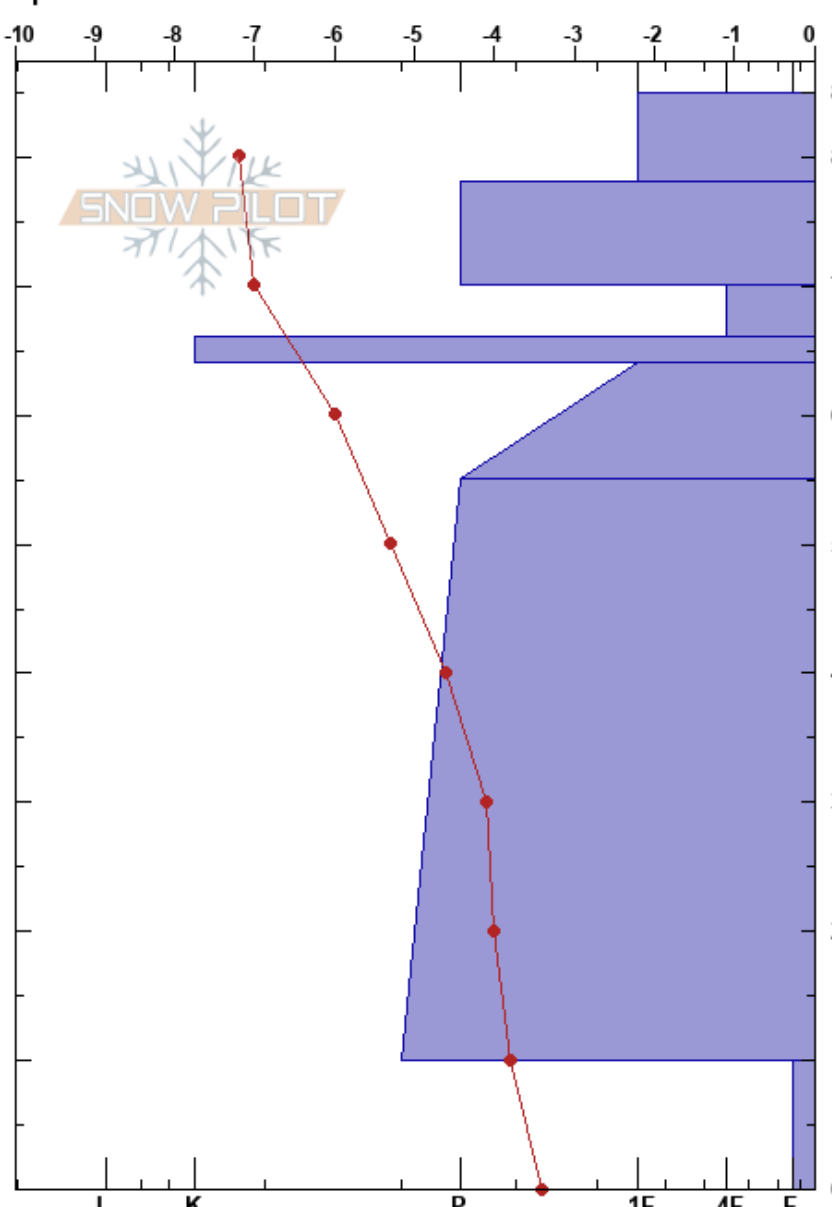

Kultakero E
 Finland
 Elevation: 470 m
 Aspect: E
 Specifics:

Lauri Nieminen
 21/03/2023 - 14:30
 Co-ord: 35W 509604E 7433887N
 Slope Angle: 16°
 Wind Loading: yes

Stability: HS:85
 Air Temperature: -5.6°C PF: 11 70-66cm: Problematic layer
 Sky Cover: SCT
 Precipitation: NO
 Wind: SW Moderate

Form	Crystal		Moisture	ρ kg/m ³	Stability tests & Layer comments
	Size				
•	1		D		
•	0.5		D		
⊖	2		D		CT11, SP @70cm ECTP12 @70cm
⊖					
⊖	1.5		D		
/	0.5		D		
^	3		D		

Notes: