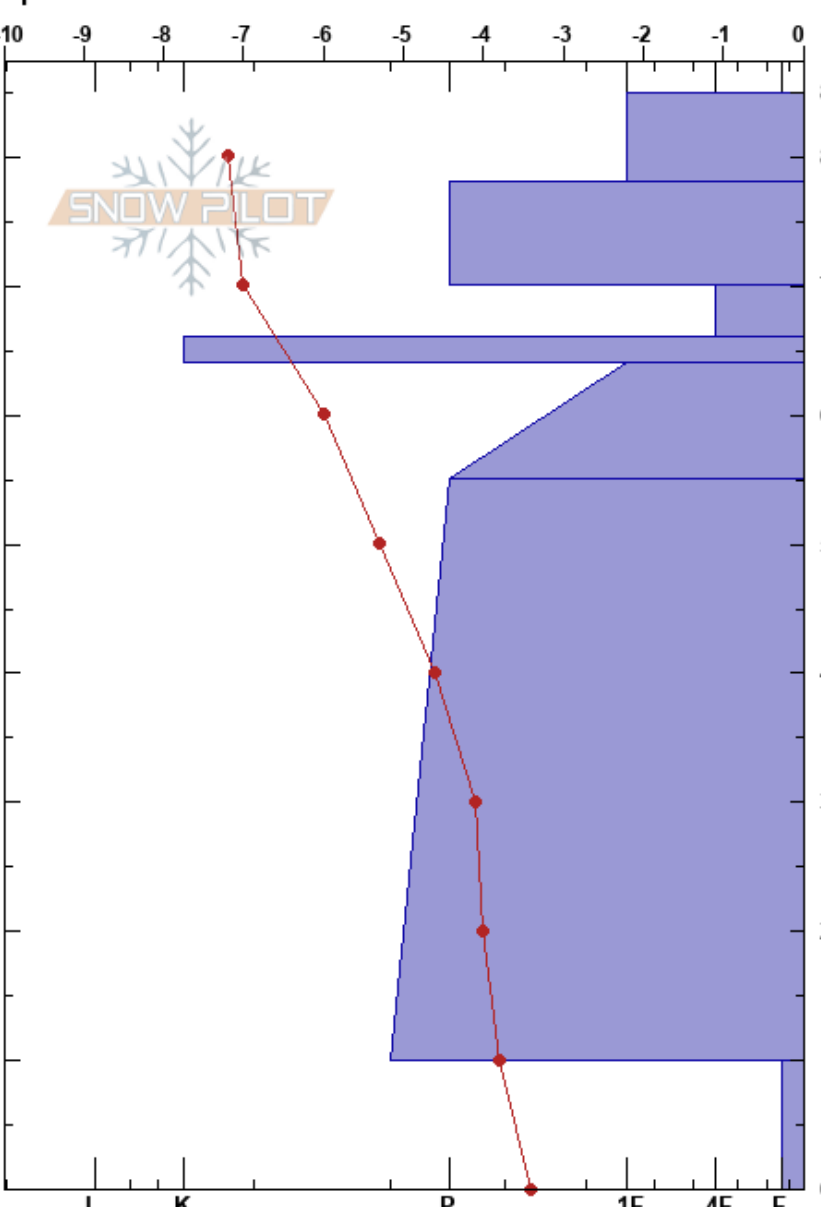

Kultakero E
 Finland
 Elevation: 470 m
 Aspect: E
 Specifics:

Lauri Nieminen
 21/03/2023 - 14:30
 Co-ord: 35W 509604E 7433887N
 Slope Angle: 16°
 Wind Loading: yes

Stability: HS:85
 Air Temperature: -5.6°C PF: 11 70-66cm: Problematic layer
 Sky Cover: SCT
 Precipitation: NO
 Wind: SW Moderate

Form	Crystal		ρ kg/m ³	Stability tests & Layer comments
	Size	Moisture		
•	1	D		
•	0.5	D		
⊖	2	D		CT11, SP @70cm ECTP12 @70cm
⊖				
⊖	1.5	D		
/	0.5	D		
^	3	D		

Notes: