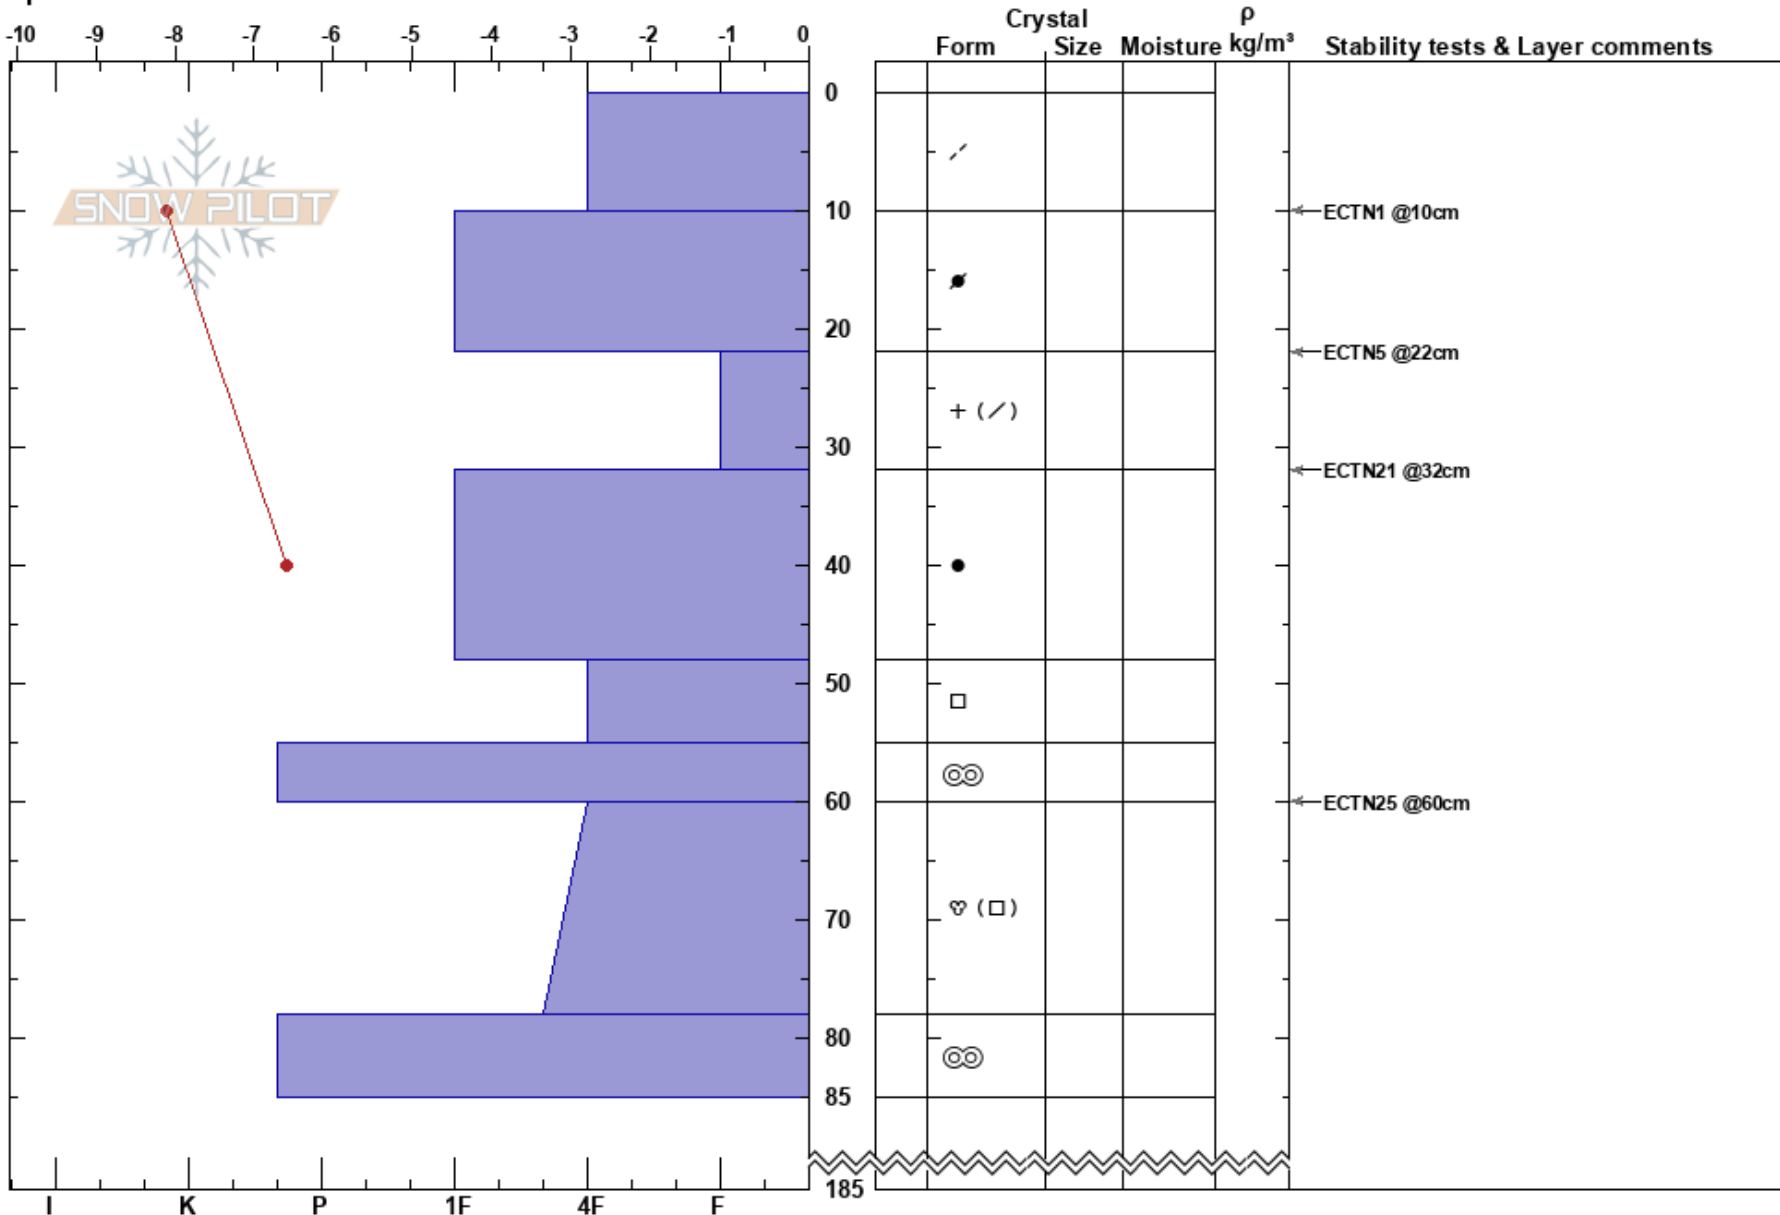

Daune WX  
 Dauna  
 Sweden  
 Elevation: 820 m  
 Aspect: E  
 Specifics:

Sebastian Wiklund  
 21/03/2023 - 10:45  
 Co-ord: 65.25748N, 15.30061E  
 Slope Angle: 20°  
 Wind Loading: yes

Stability:  
 Air Temperature: -6°C  
 Sky Cover: OVC  
 Precipitation: S1  
 Wind: NE Moderate

HS: 185

Layer Notes:

Notes: