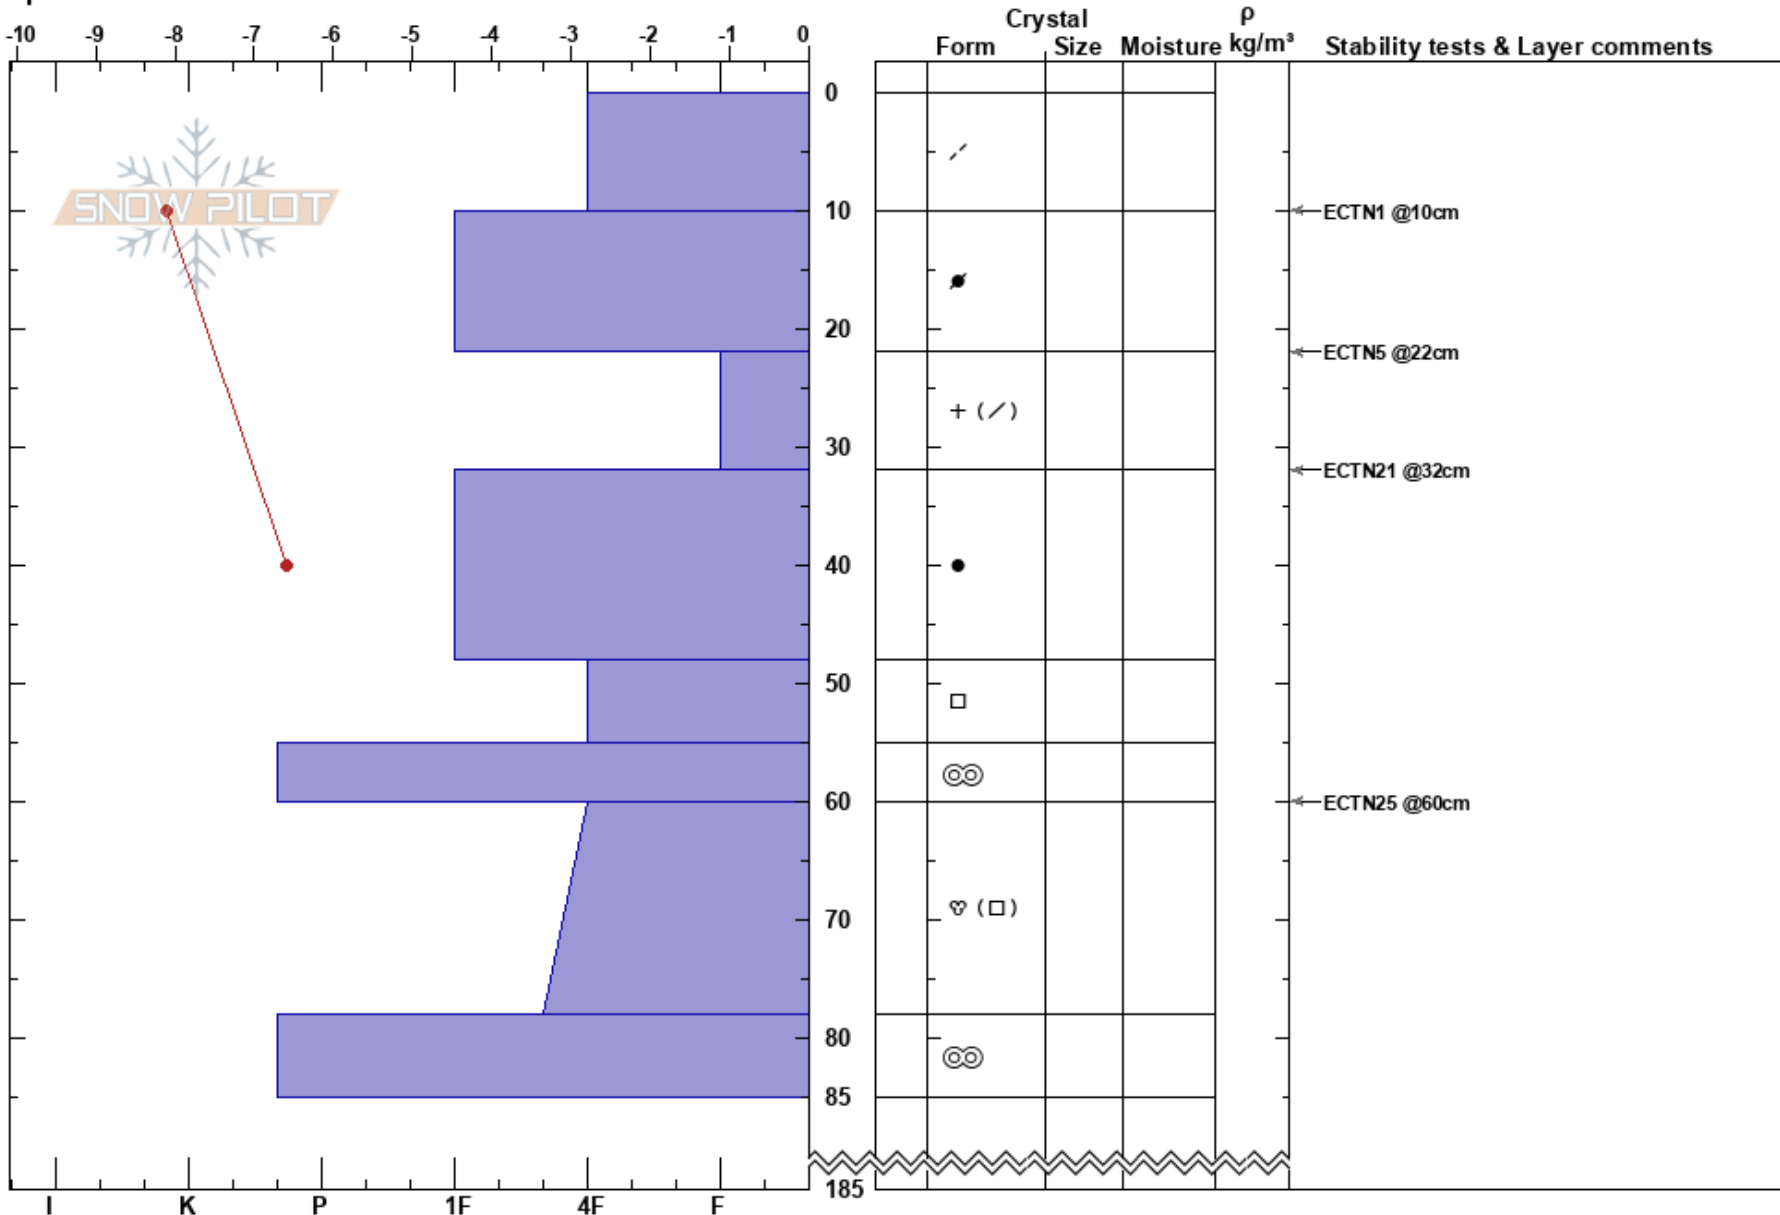

Daune WX
 Dauna
 Sweden
 Elevation: 820 m
 Aspect: E
 Specifics:

Sebastian Wiklund
 21/03/2023 - 10:45
 Co-ord: 65.25748N, 15.30061E
 Slope Angle: 20°
 Wind Loading: yes

Stability:
 Air Temperature: -6°C
 Sky Cover: OVC
 Precipitation: S1
 Wind: NE Moderate

HS: 185

Layer Notes:

Notes: