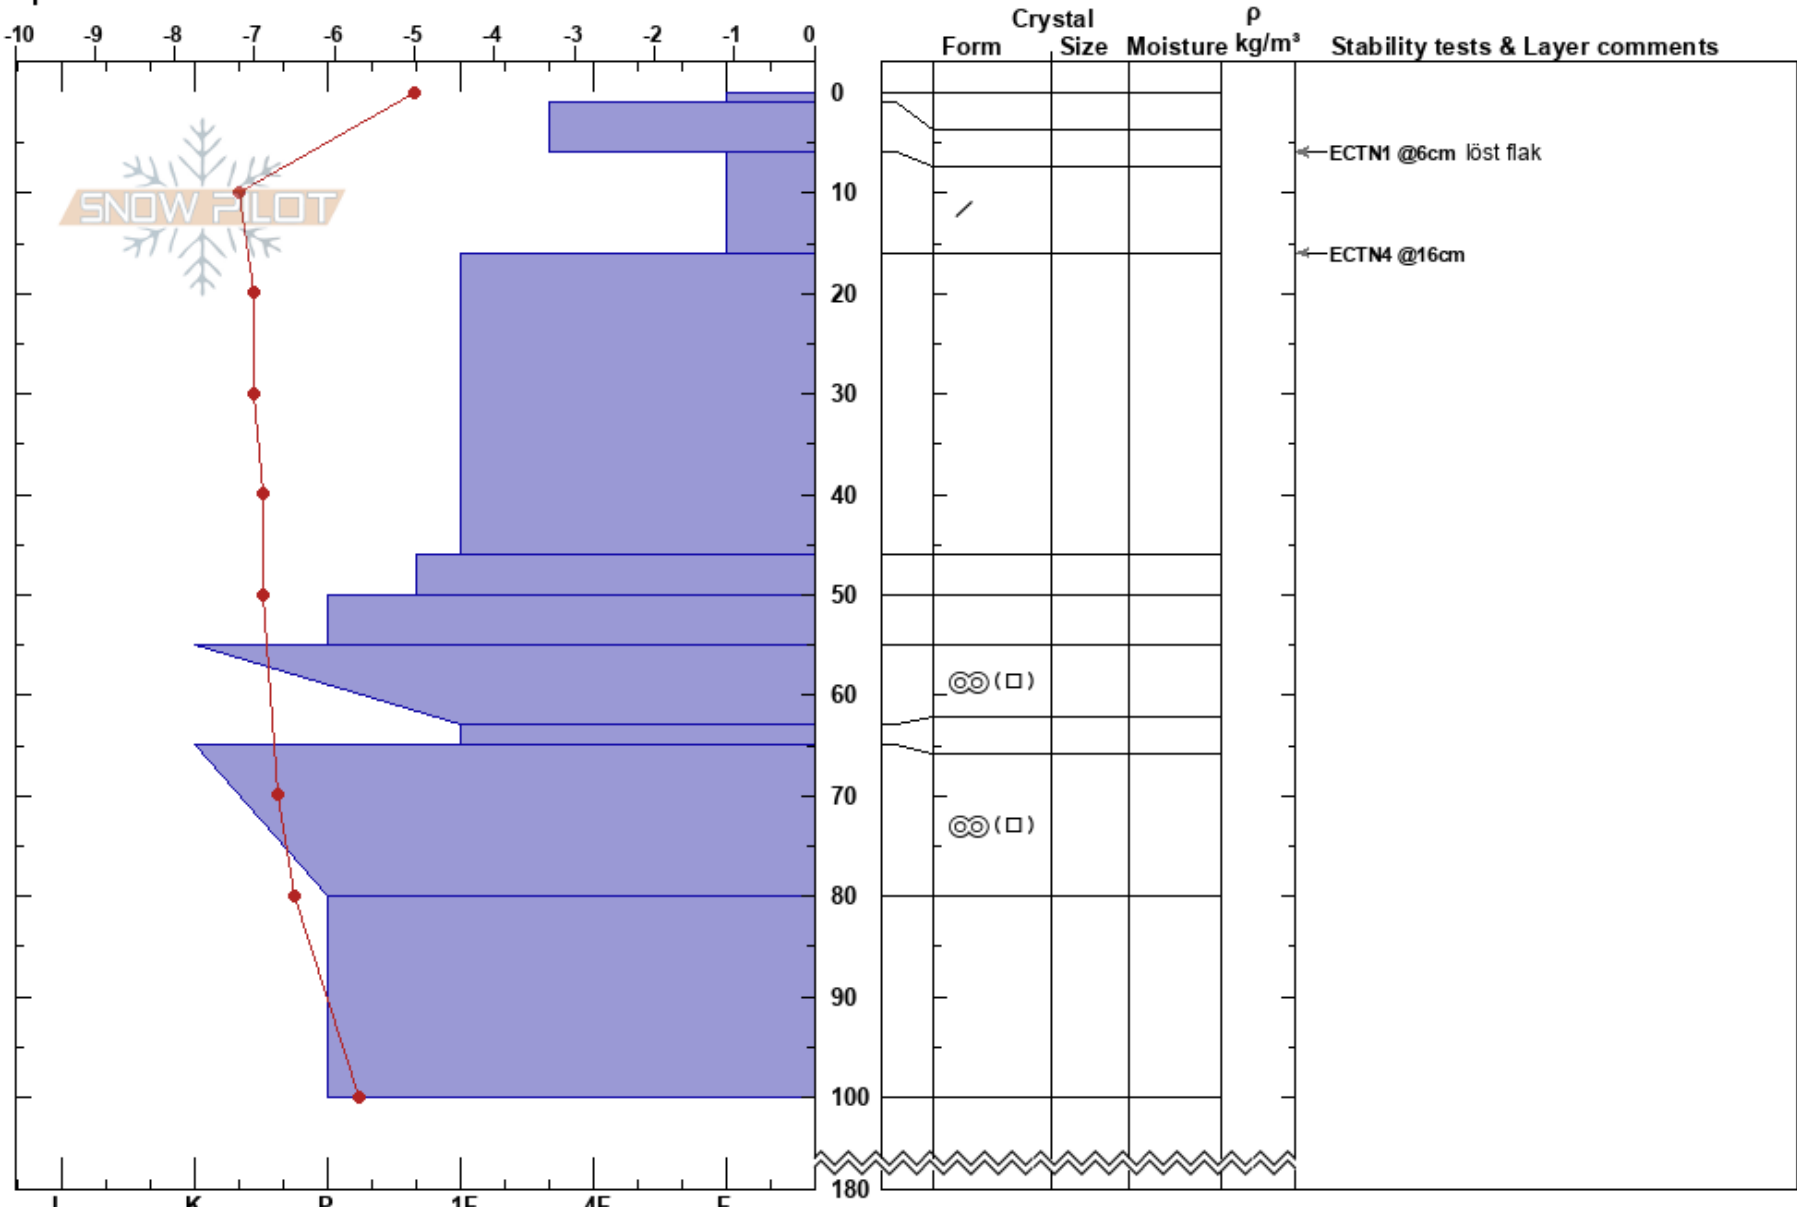

Brakkon
 Västra Vindelfjällen
 Sweden
 Elevation: 900 m
 Aspect: 75°
 Specifics:

Sam Hedman
 21/03/2023 - 10:50
 Co-ord: 65.95049N, 14.98487E
 Slope Angle: 20°
 Wind Loading: yes

Stability:
 Air Temperature: -6°C
 Sky Cover: BKN
 Precipitation: S-1
 Wind: W Moderate

HS: 180
 PF: 8
 6-16cm: Problematic layer

Notes: Snödröv och ökande V vind under pågående test.