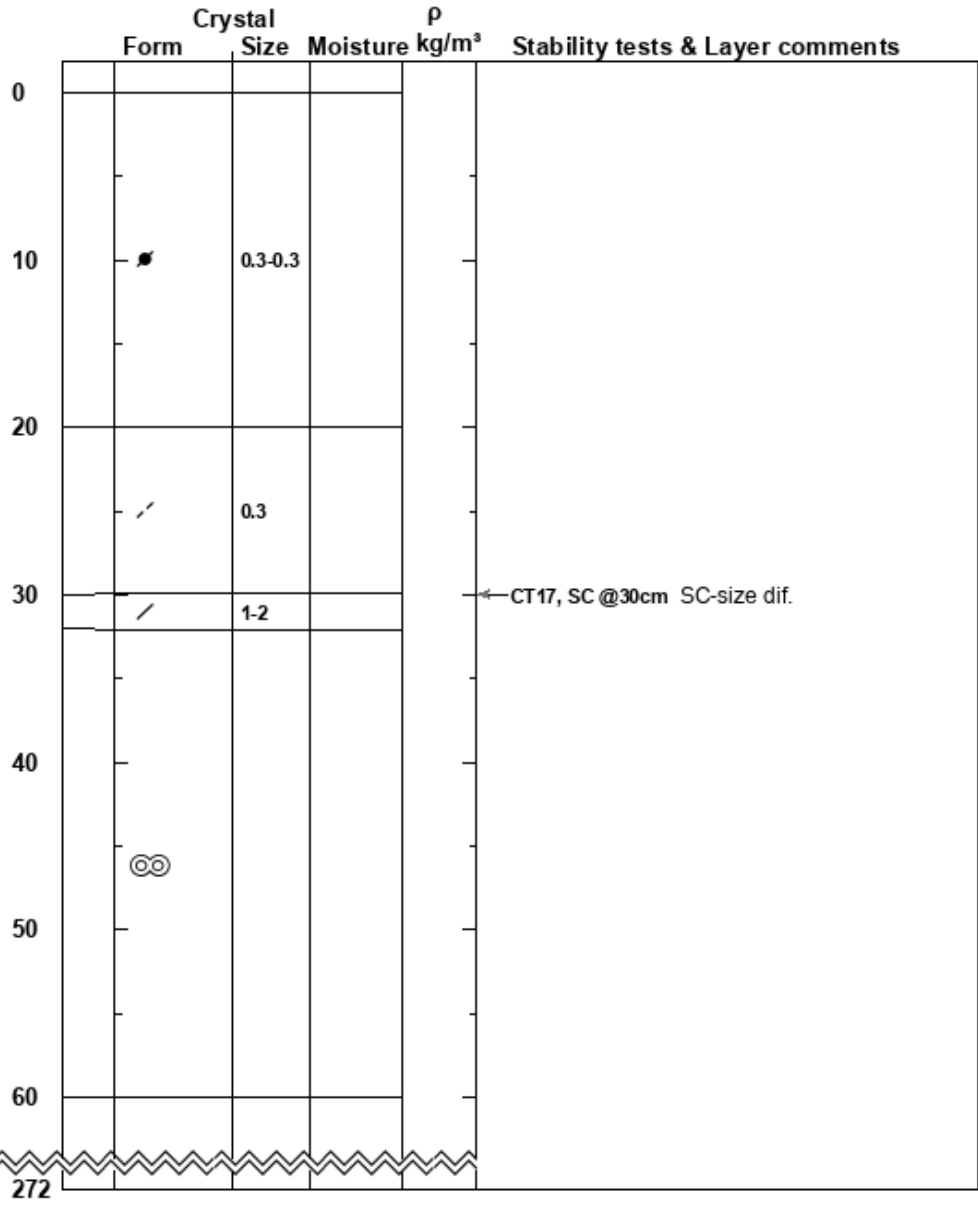

Hliðarfjall UTS 11
 Tröllaskagi
 Iceland
Elevation: 1000 m
Aspect: NE
Specifics:

David Stöckel
 15/03/2023 - 11:00
Co-ord: 65.65600N, -18.25590W
Slope Angle: 26°
Wind Loading: no

Stability: Fair **HS:**272 **Layer Notes:**
Air Temperature: -14°C **PF:** 0 30-32cm: Problematic layer
Sky Cover: OVC **PS:** 0
Precipitation: S-1
Wind: N Light Breeze