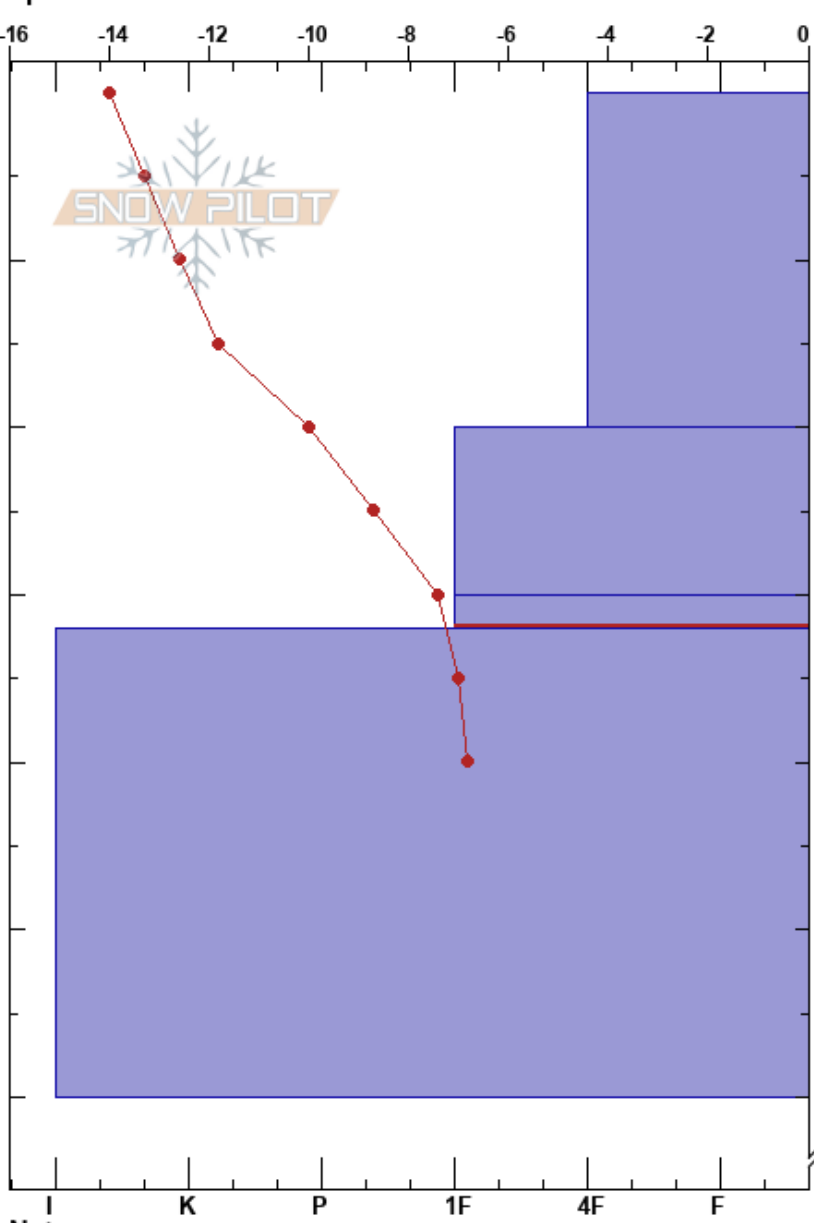

Hliðarfjall UTS 11
 Tröllaskagi
 Iceland
Elevation: 1000 m
Aspect: NE
Specifics:

David Stöckel
 15/03/2023 - 11:00
Co-ord: 65.65600N, -18.25590W
Slope Angle: 26°
Wind Loading: no

Stability: Fair **HS:**272 **Layer Notes:**
Air Temperature: -14°C **PF:** 0 30-32cm: Problematic layer
Sky Cover: OVC **PS:** 0
Precipitation: S-1
Wind: N Light Breeze