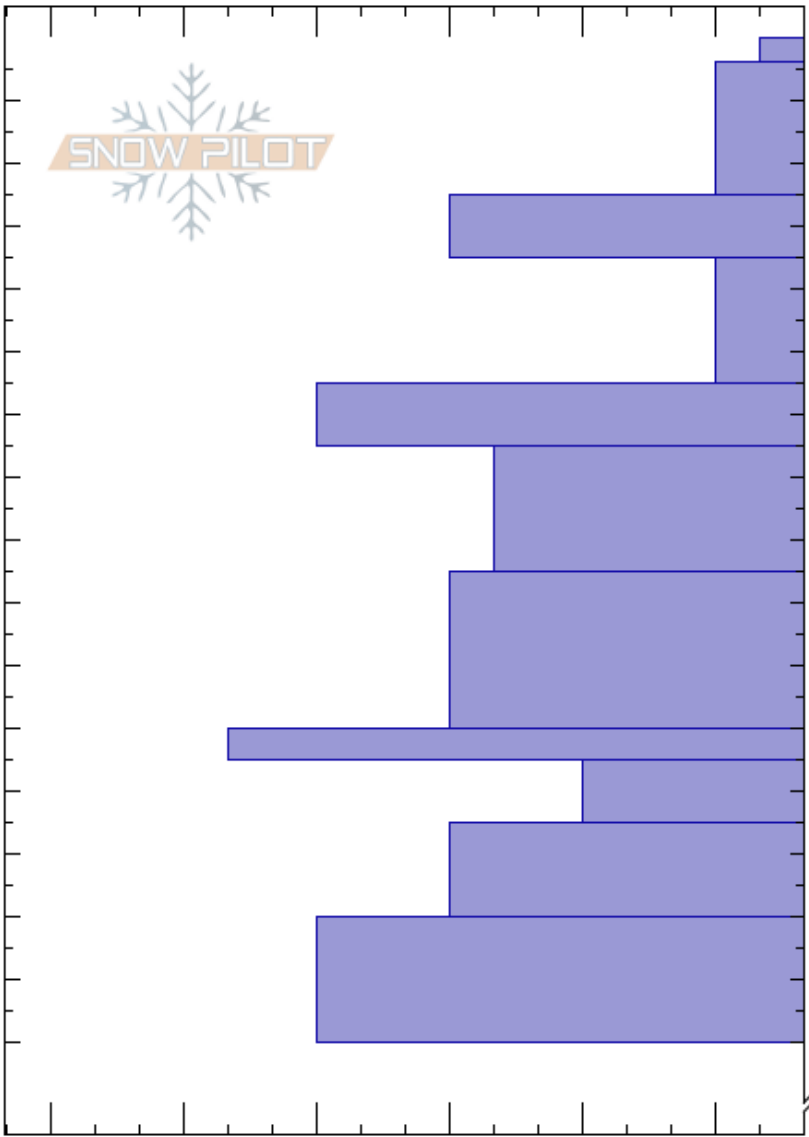

Eddies Ridge
 Chugach Range
 AK
 Elevation: 640 m
 Aspect: NW

Nolan Dumont
 03/20/2023 - 2:45pm
 Co-ord: 06V 384196W 6742664N
 Slope Angle: 20°
 Wind Loading: previous

Stability:
 Air Temperature: -0.5°C
 Sky Cover: BKN
 Precipitation: S-1
 Wind: NE Light Breeze

HS:330
 110-115cm: old wind slab?
 140-160cm: btm obs

Specifics: Recent avalanche activity on different slopes; We skied slope

Crystal Form	Crystal Size	Moisture	ρ kg/m³	Stability tests & Layer comments
+	1			
/	1			
/	1-1.5			
•	0.5			110-115cm: old wind slab?
□	1			← STE @125cm
•	0.3			
	0.1-0.3			140-160cm: btm obs