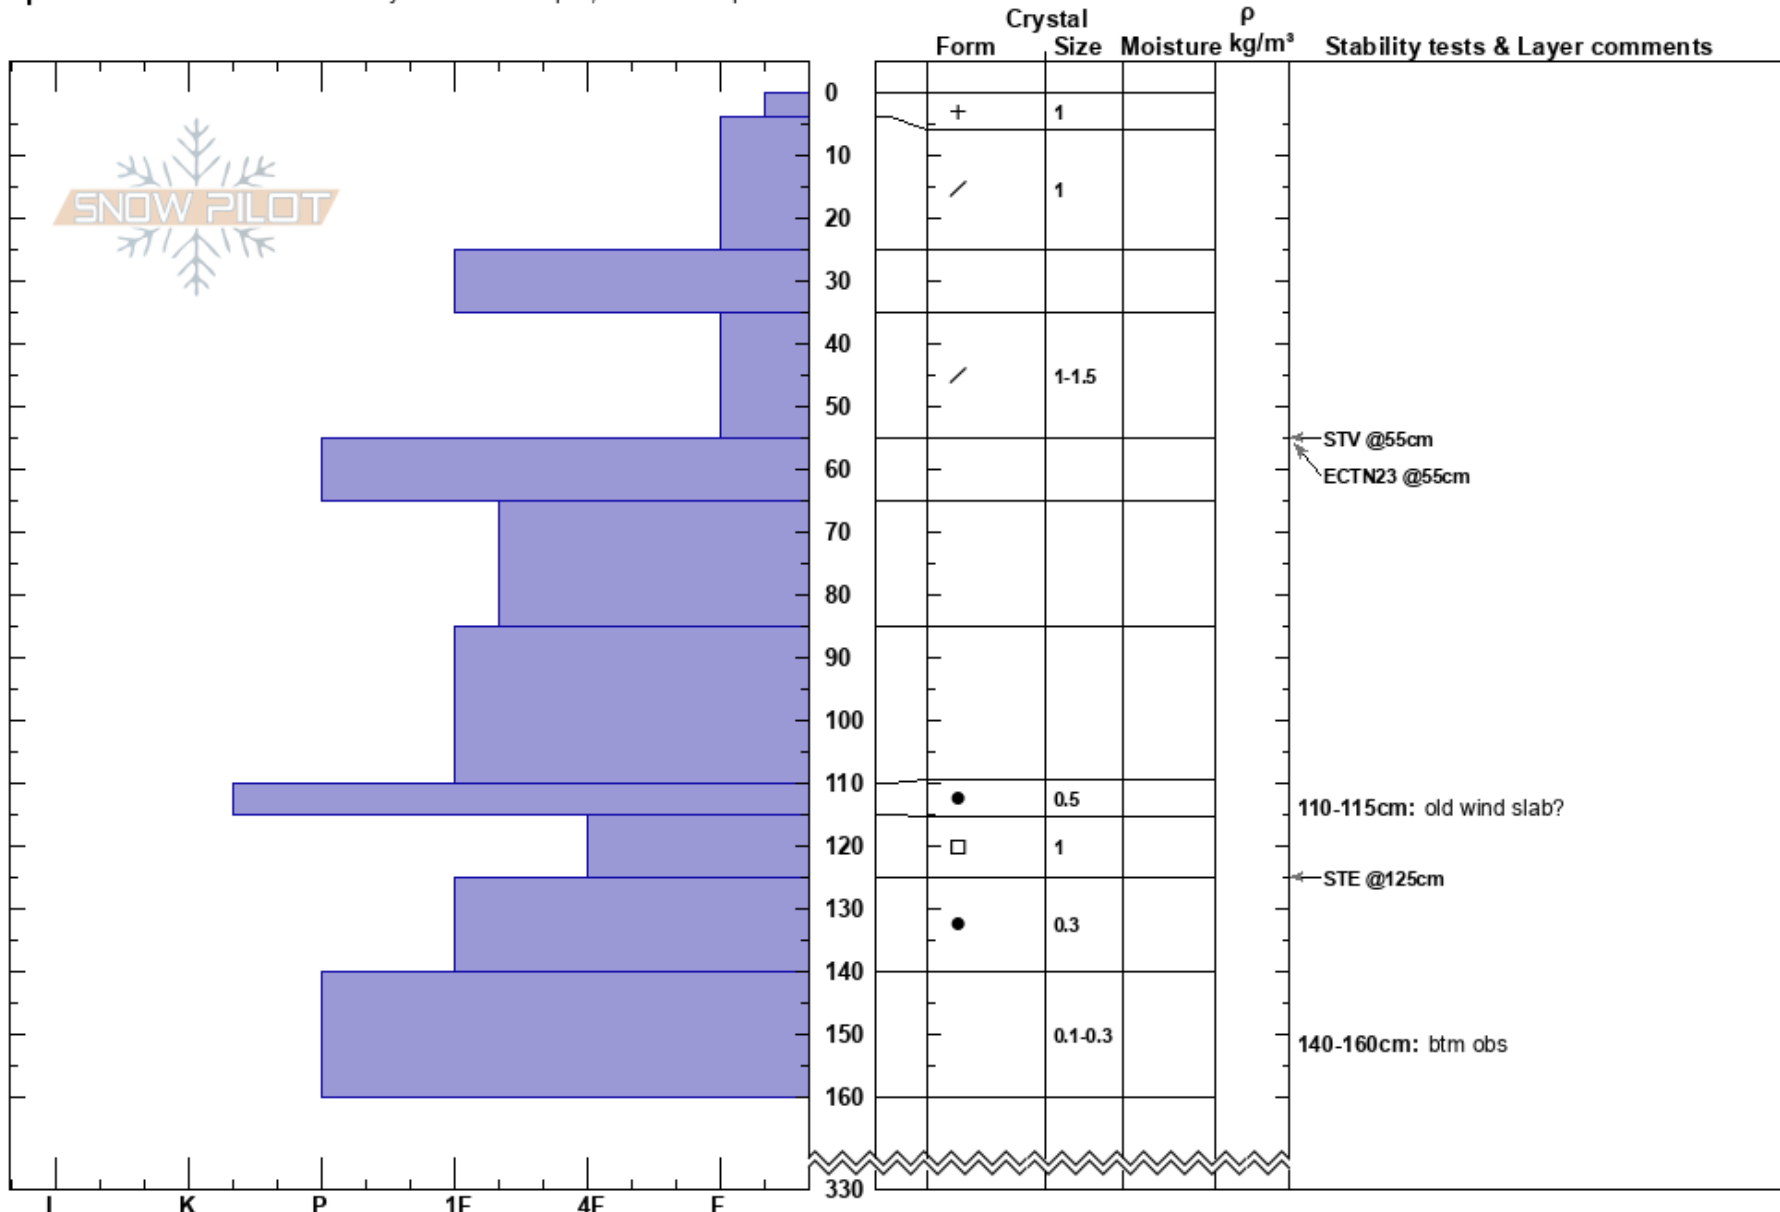

Eddies Ridge
 Chugach Range
 AK
 Elevation: 640 m
 Aspect: NW
 Specifics: Recent avalanche activity on different slopes; We skied slope

Nolan Dumont
 03/20/2023 - 2:45pm
 Co-ord: 06V 384196W 6742664N
 Slope Angle: 20°
 Wind Loading: previous

Stability: **Air Temperature:** -0.5°C
Sky Cover: BKN
Precipitation: S-1
Wind: NE Light Breeze

HS: 330
Layer Notes:
 110-115cm: old wind slab?
 140-160cm: btm obs

Notes: