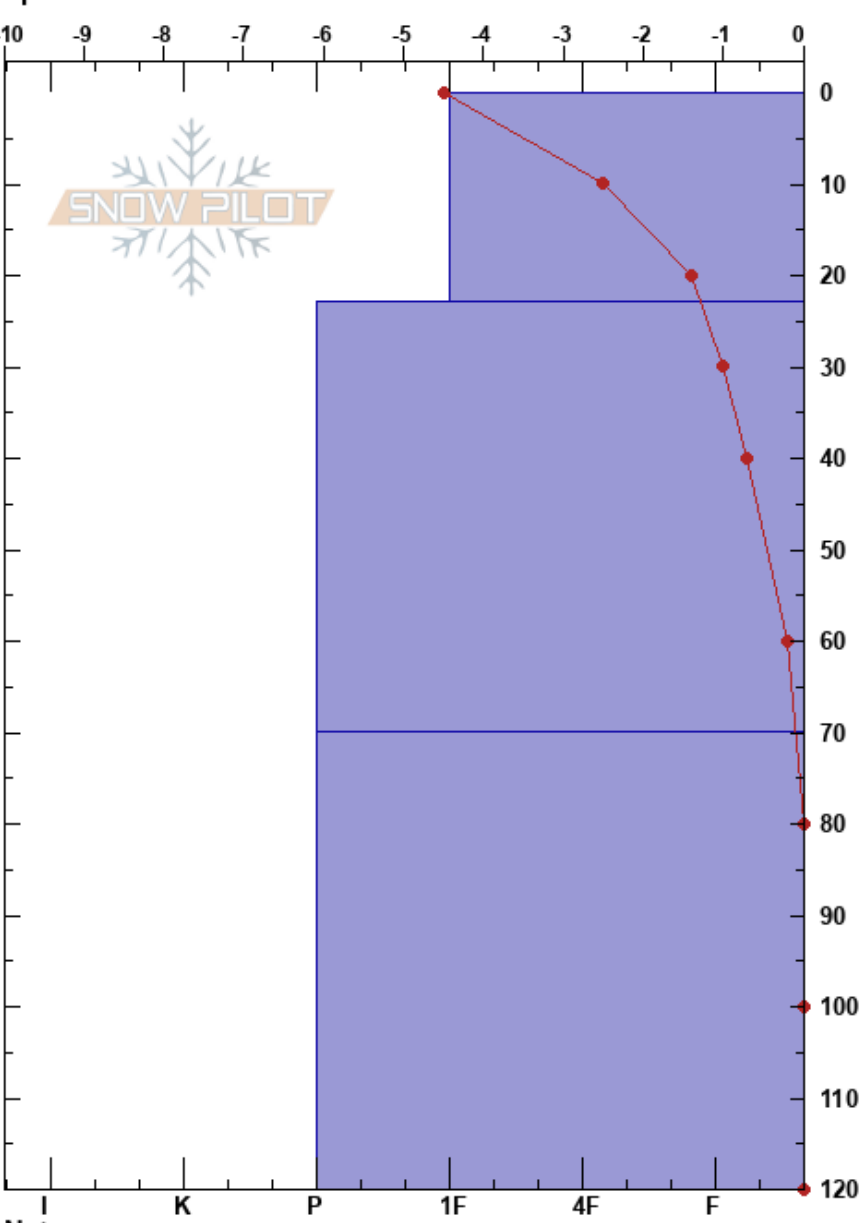

Steinen, Standaleidet
 Sunnmorealps
 Norway
 Elevation: 800 m
 Aspect: NE
 Specifics:

Stig Løland
 12/01/2018 - 09:00
 Co-ord:
 Slope Angle:
 Wind Loading: no

Stability:
 Air Temperature: -1°C
 Sky Cover: CLR
 Precipitation: NO
 Wind: Calm

HS: 120
 PF: 5
 Layer Notes:

Form	Crystal		ρ kg/m ³	Stability tests & Layer comments
	Size	Moisture		
•	0.5	D		
•	0.3	D		
○	1	D		

Notes:

ECTX