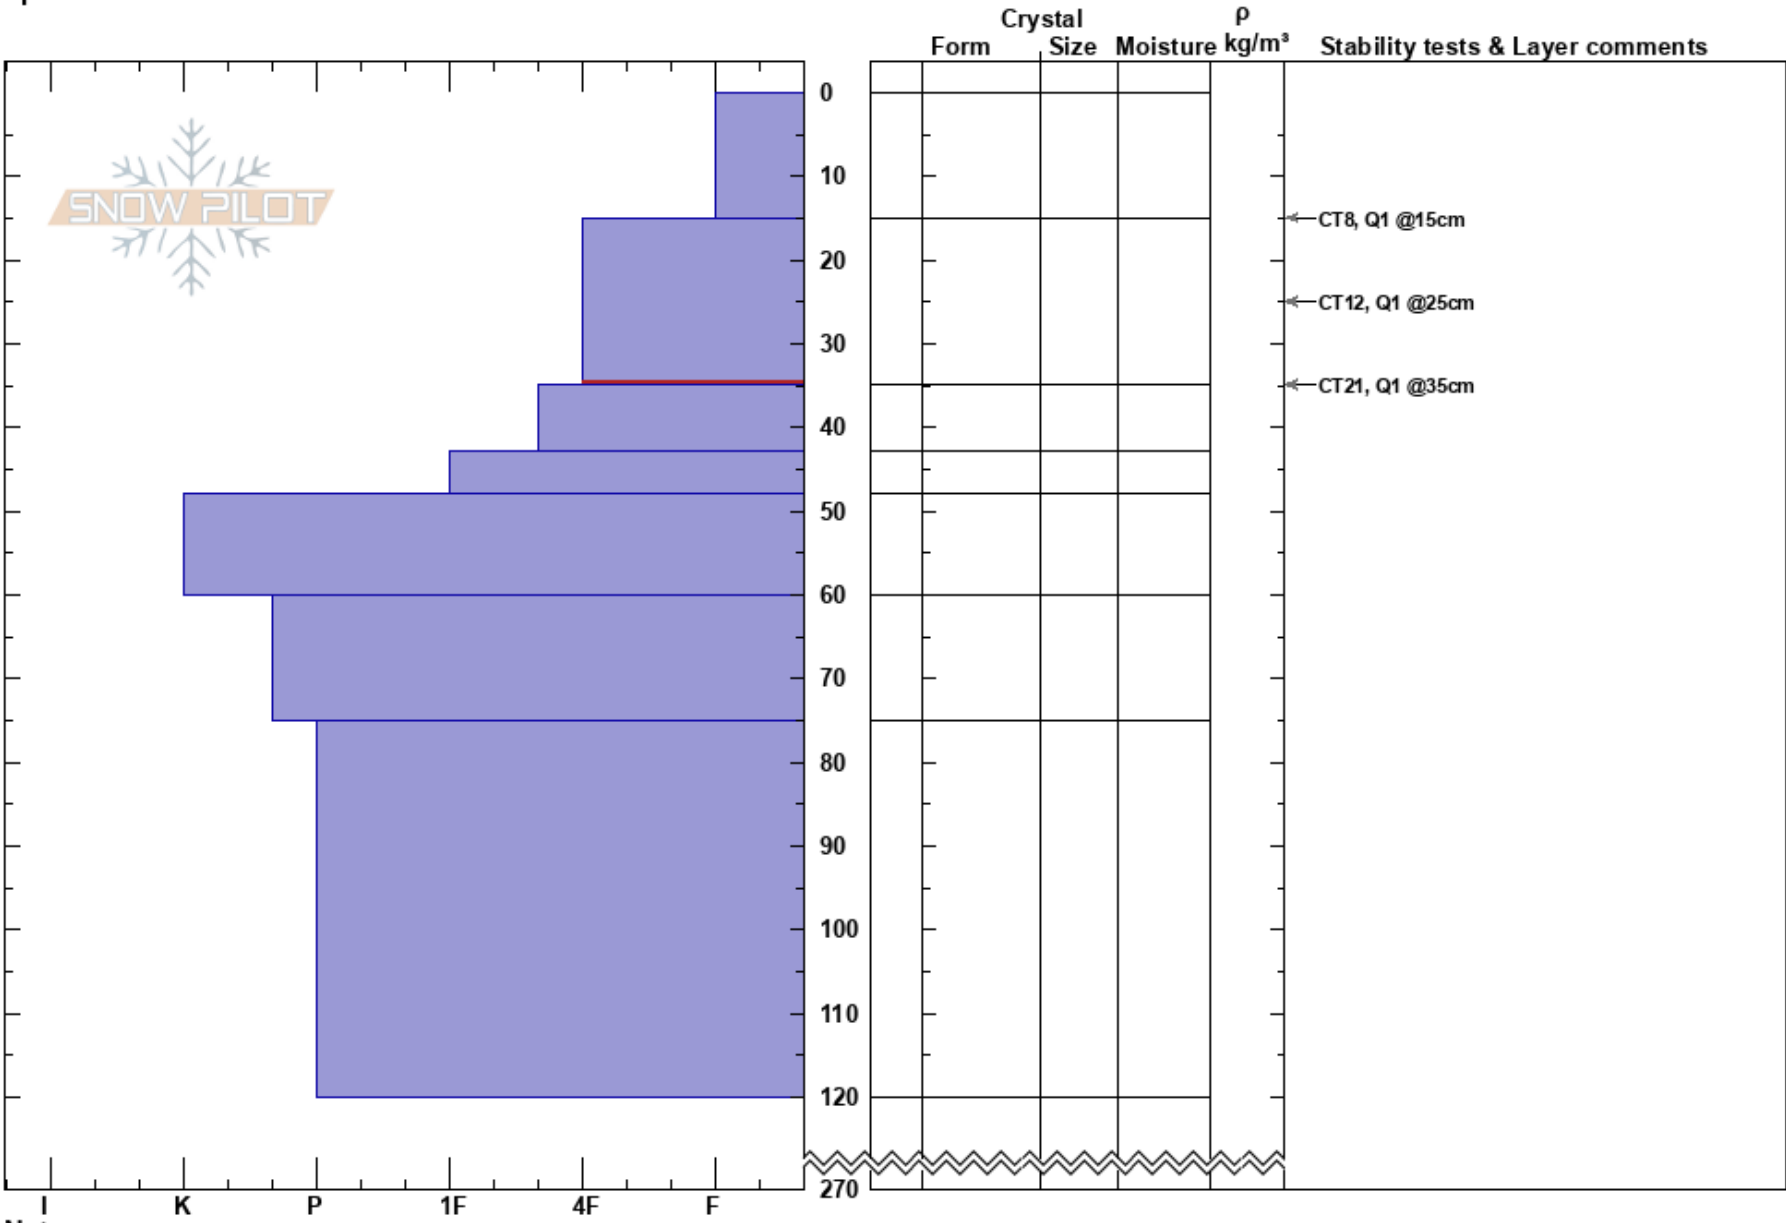

McArthur Mountain
 Ashcroft
 CO
Elevation: 11700 ft
Aspect: N
Specifics:

Ryan Teter
 03/19/2023 - 1:30pm
Co-ord: 13S 347337W 4325109N
Slope Angle: 15°
Wind Loading: no

Stability:
Air Temperature: HS:270
Sky Cover: CLR
Precipitation: NO
Wind: SE Light Breeze
Layer Notes:
 15-35cm: Problematic layer

Notes: Only dug to 120 cm.