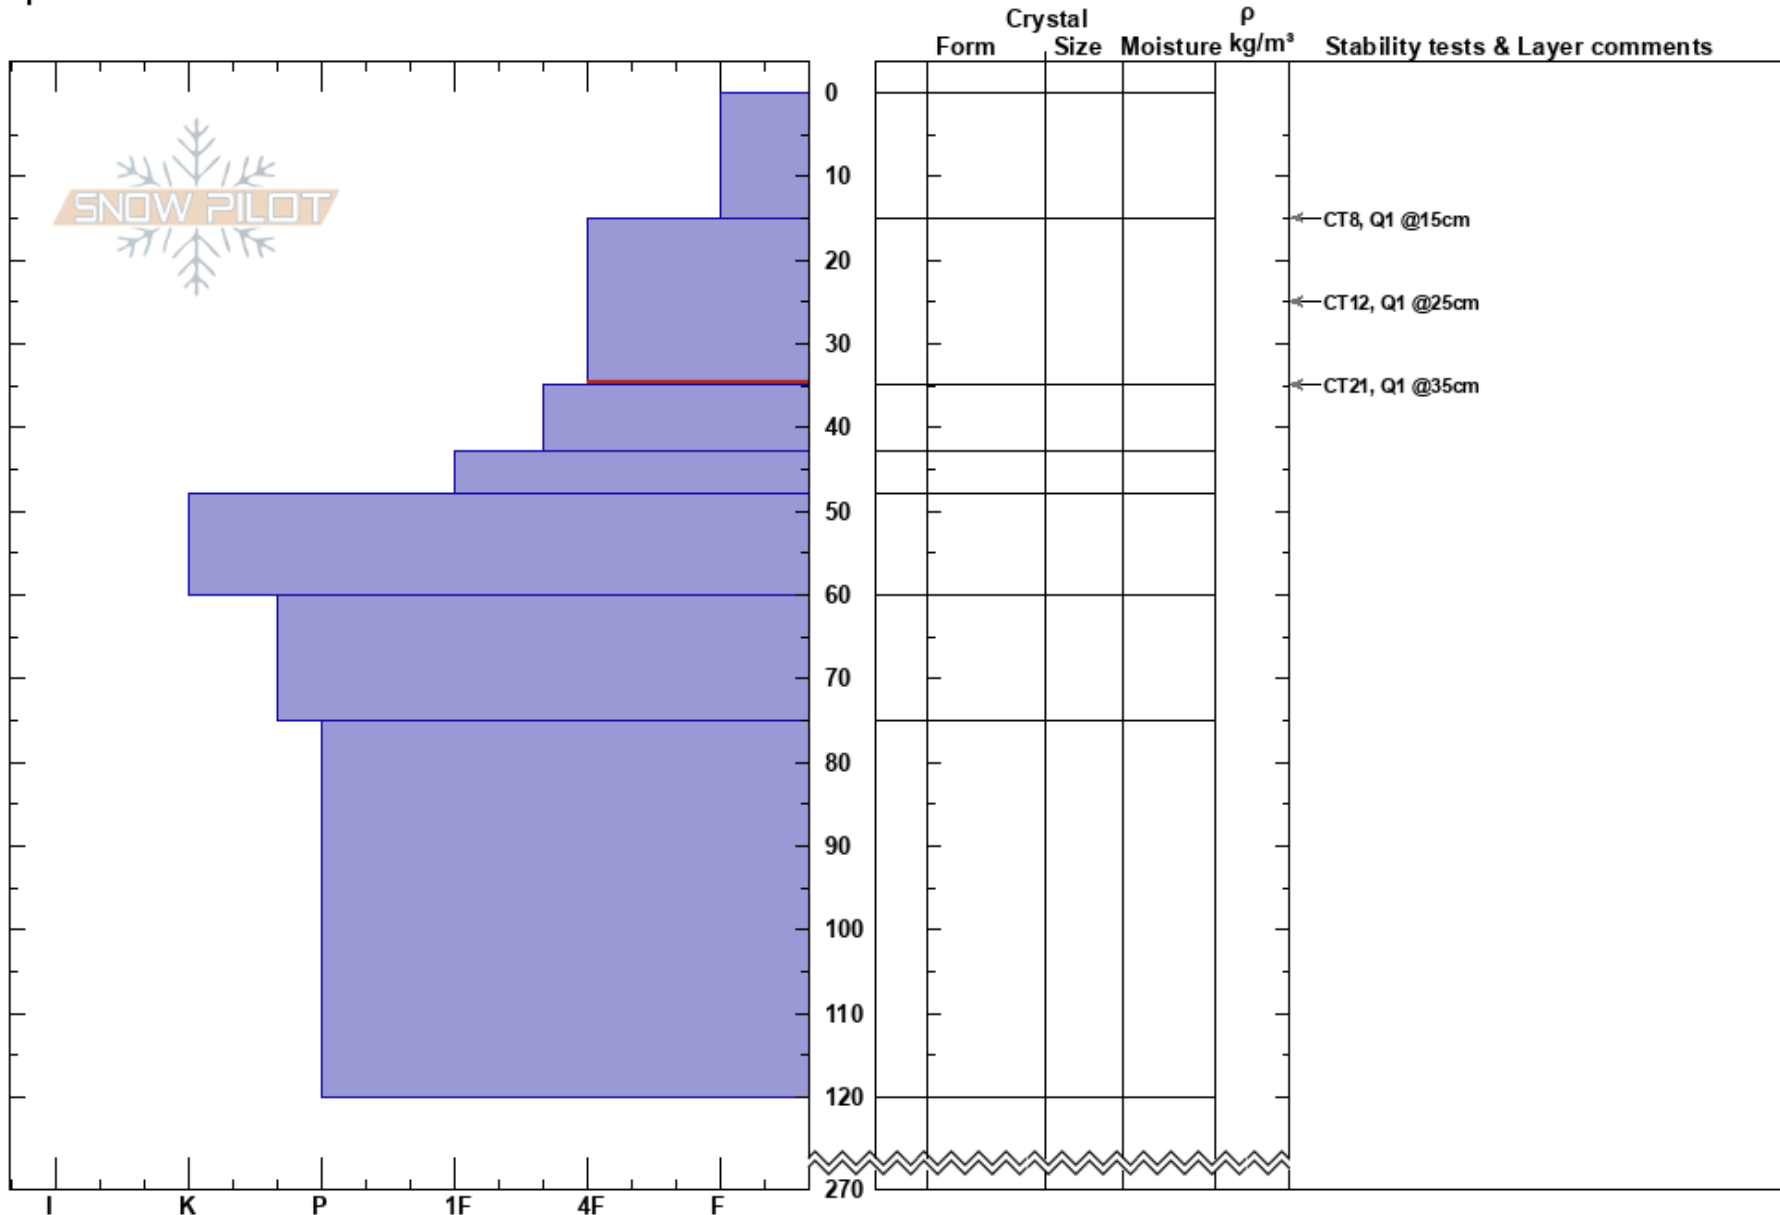

McArthur Mountain
 Ashcroft
 CO
 Elevation: 11700 ft
 Aspect: N
 Specifics:

Ryan Teter
 03/19/2023 - 1:30pm
 Co-ord: 13S 347337W 4325109N
 Slope Angle: 15°
 Wind Loading: no

Stability: **HS:270**
 Air Temperature: 15-35cm: Problematic layer
 Sky Cover: CLR
 Precipitation: NO
 Wind: SE Light Breeze

Notes: Only dug to 120 cm.