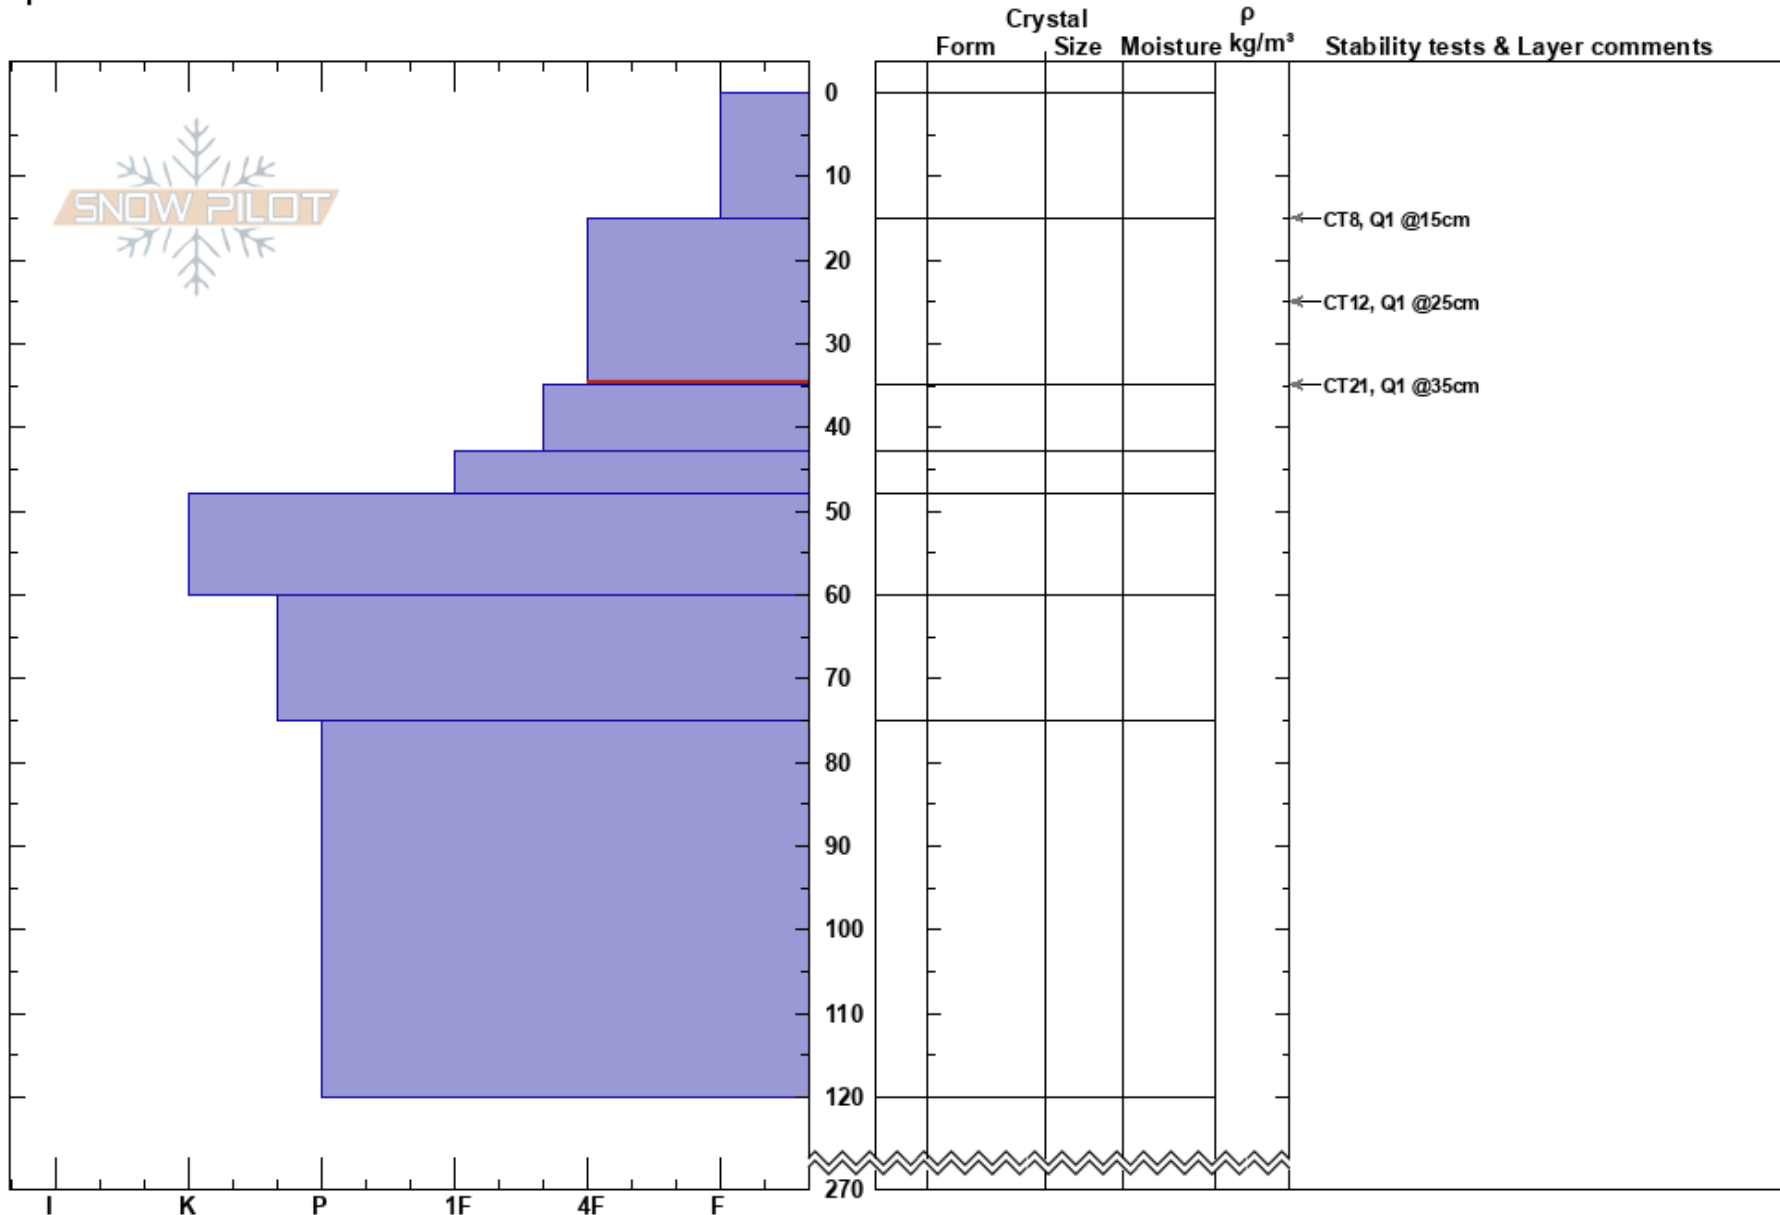

McArthur Mountain
 Ashcroft
 CO
Elevation: 11700 ft
Aspect: N
Specifics:

Ryan Teter
 03/19/2023 - 1:30pm
Co-ord: 13S 347337W 4325109N
Slope Angle: 15°
Wind Loading: no

Stability:
Air Temperature: HS:270
Sky Cover: CLR
Precipitation: NO
Wind: SE Light Breeze
Layer Notes:
 15-35cm: Problematic layer

Notes: Only dug to 120 cm.