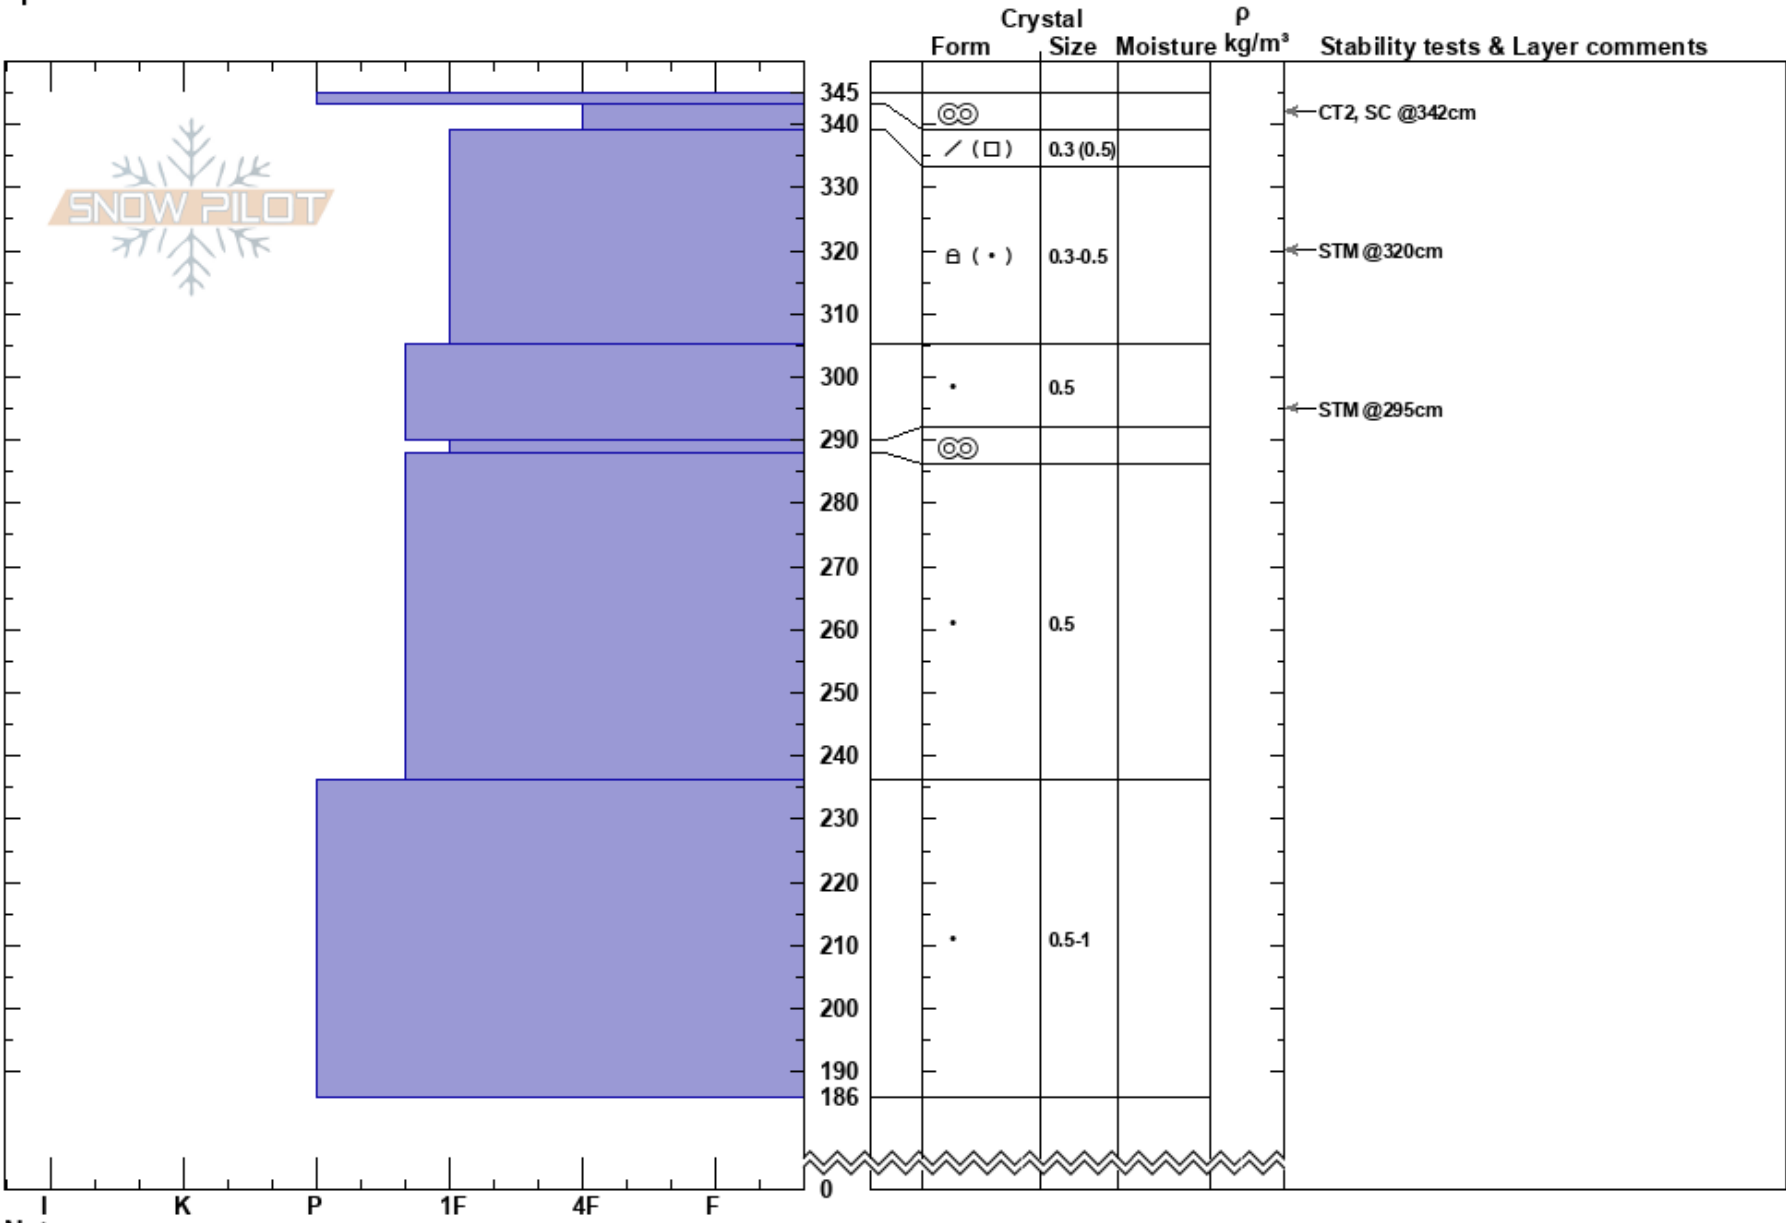

Headwall Path 23 Area
 Northern Rockies
 BC
 Elevation: 1242 m
 Aspect:
 Specifics:

Grant Henarie
 20/03/2023 - 12:55
 Co-ord: 55.09076N, -122.11280W
 Slope Angle: 23°
 Wind Loading: previous

Stability: **HS:345**
 Air Temperature: 7°C
 Sky Cover: CLR
 Precipitation: NO
 Wind: E Light Breeze

Layer Notes:
 PF: 15 343-339cm: Problematic layer
 PS: 5

Notes: No observations below 160cm