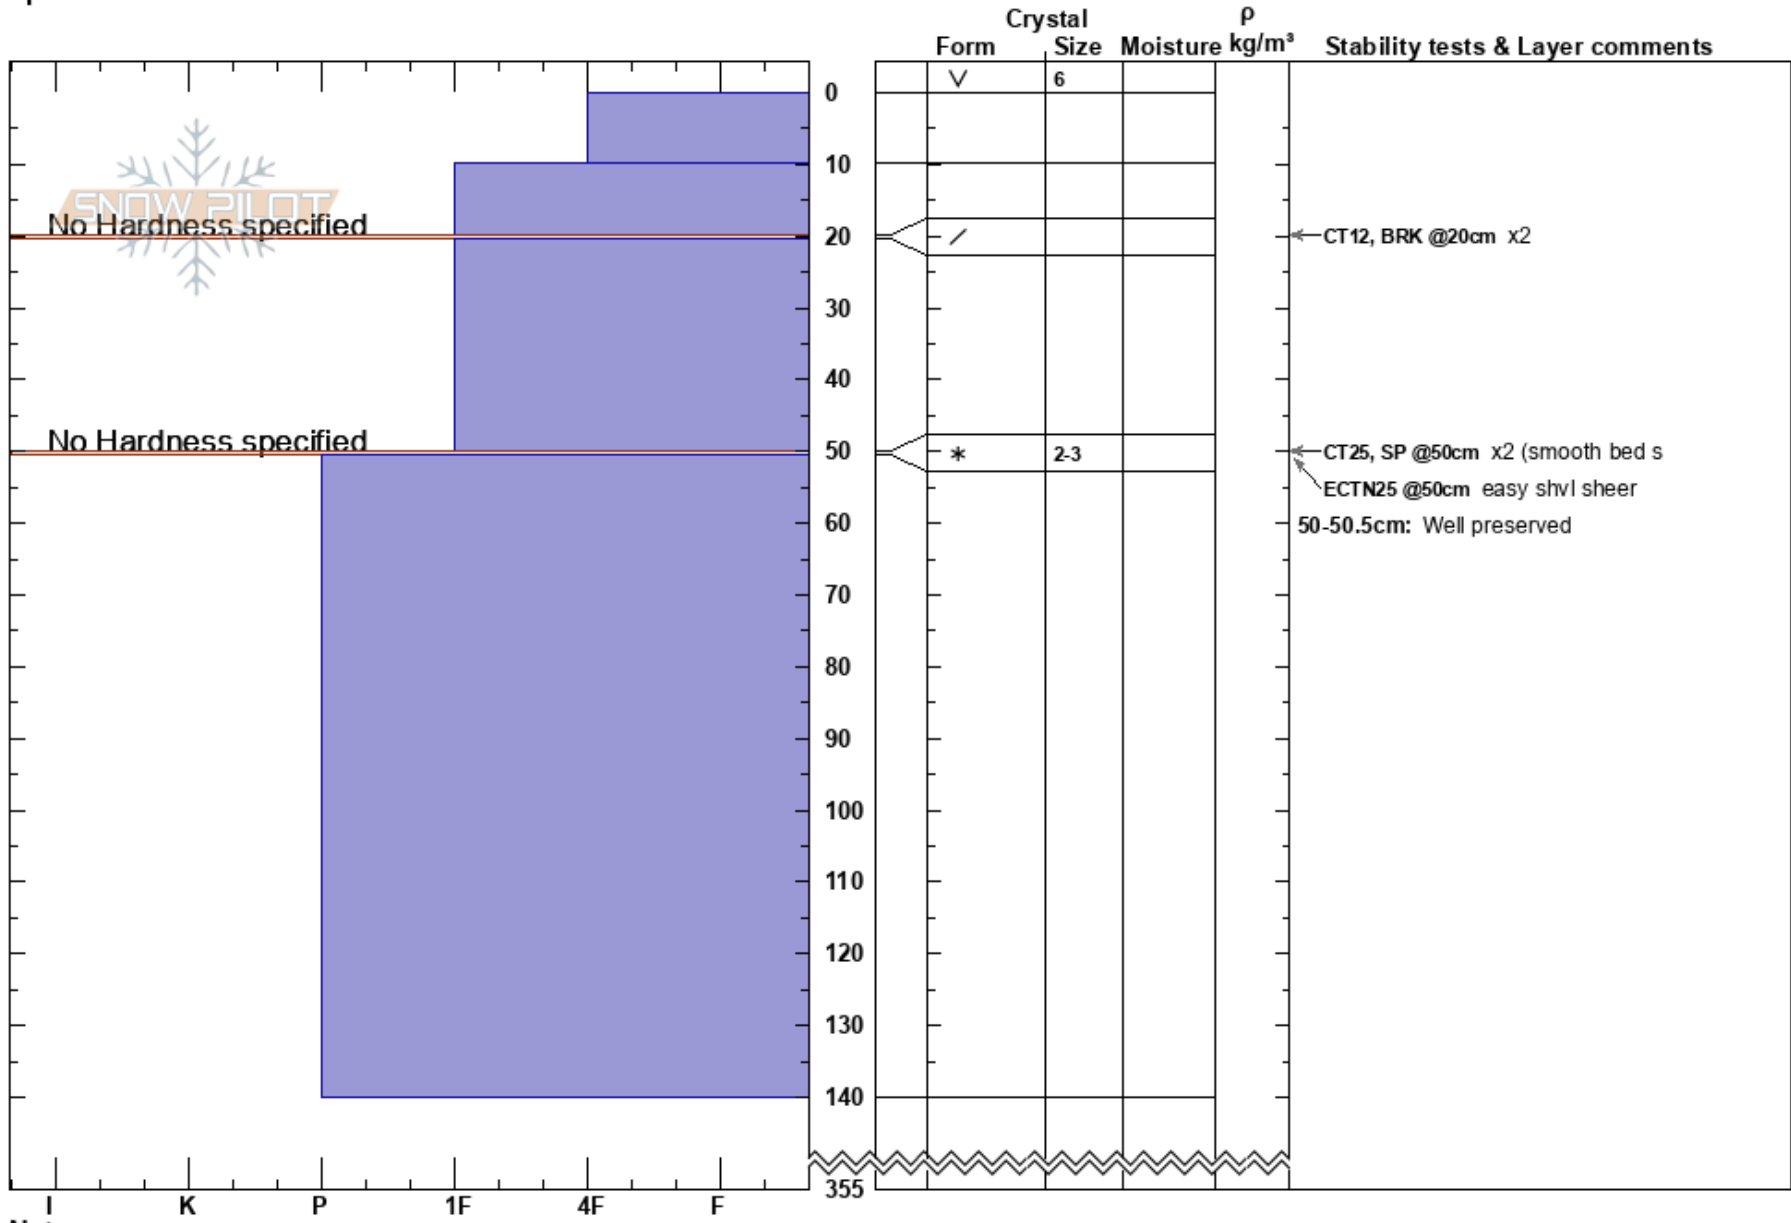

Golan Heights
 Monashee
 BC
Elevation: 1982 m
Aspect: NW
Specifics:

Mustang Powder
 20/03/2023 - 13:00
Co-ord:
Slope Angle: 38°
Wind Loading:

Stability: **HS:** 355
Air Temperature: 2.1°C **PF:** 42
Sky Cover: CLR
Precipitation: NO
Wind: Calm
 50-50.5cm: Well preserved
 50-50.5cm: Problematic layer