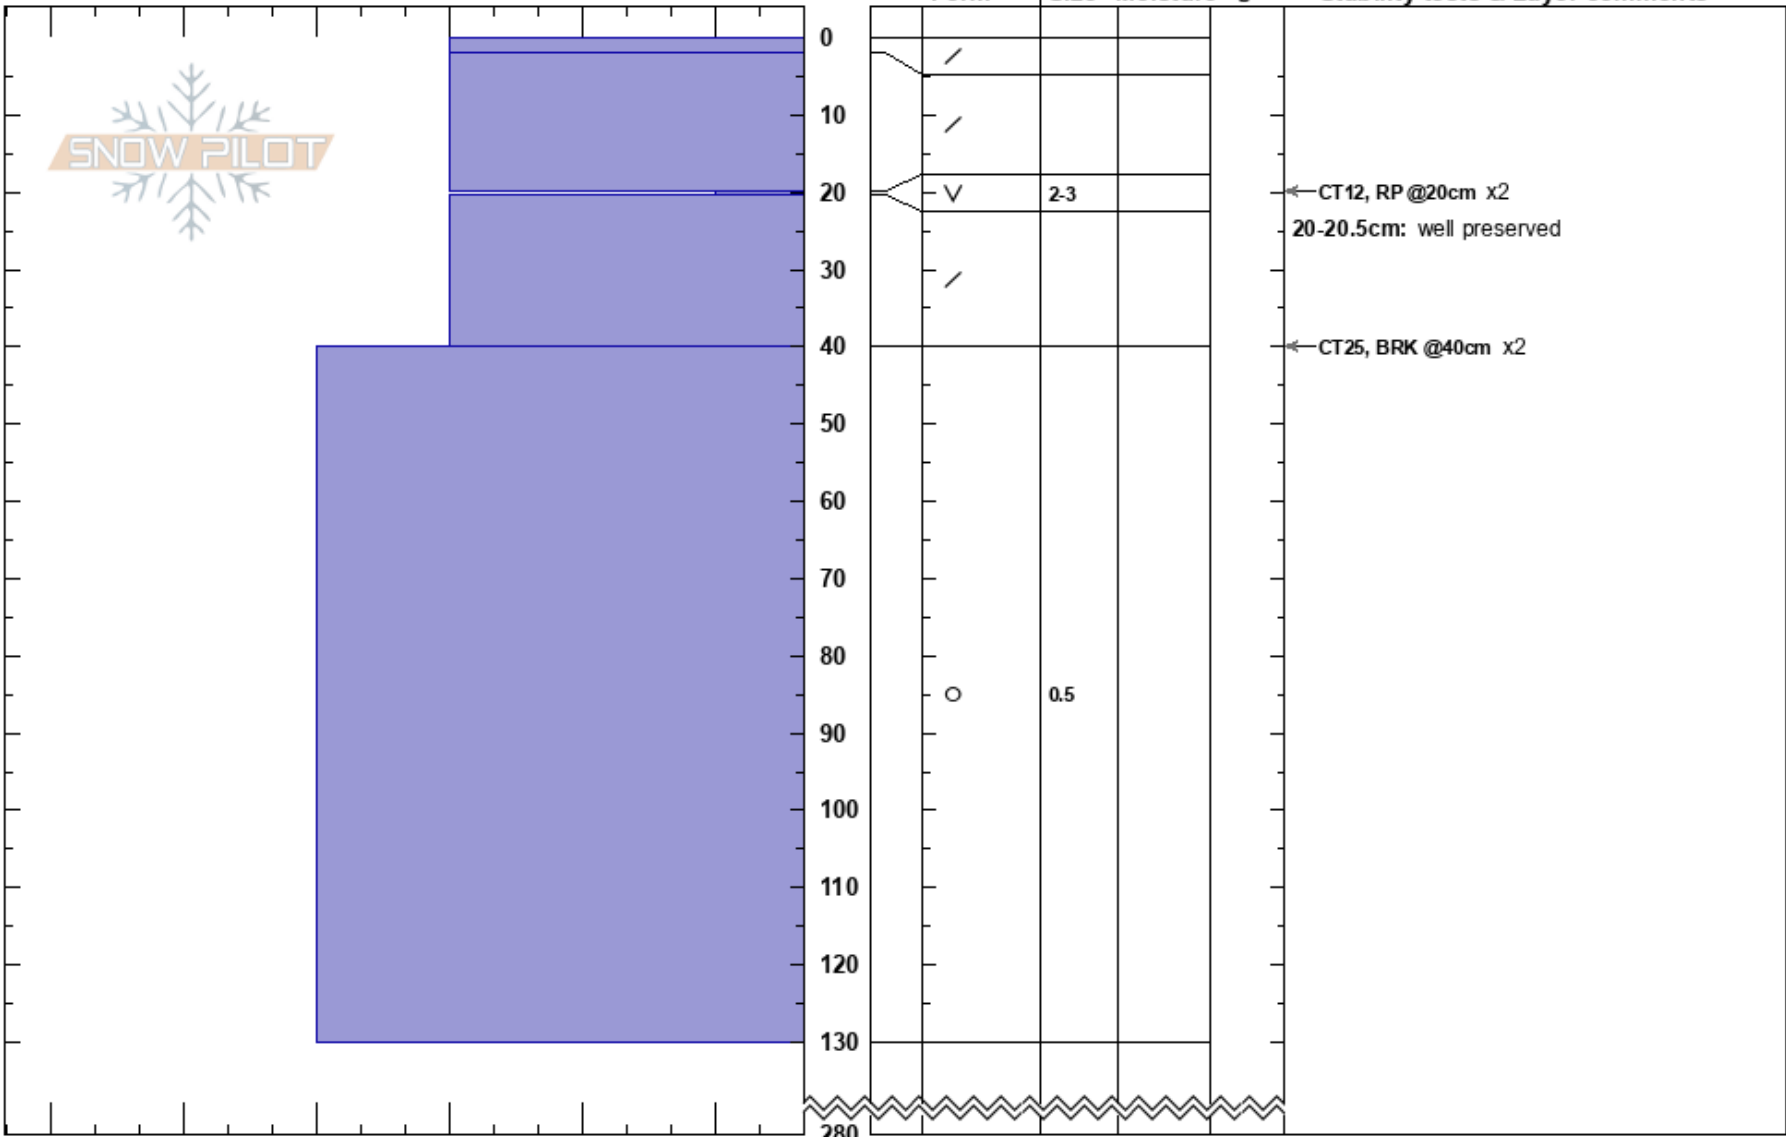

Bermuda Triangle
 Monashee
 BC
Elevation: 2064 m
Aspect: NE
Specifics:

Mustang Powder
 20/03/2023 - 10:22
Co-ord:
Slope Angle: 31°
Wind Loading:

Stability:
Air Temperature: -2.3°C **HS:** 280 **PF:** 40
Sky Cover: FEW
Precipitation: NO
Wind: NE Light Breeze
Layer Notes:
 20-20.5cm: well preserved
 20-20.5cm: Problematic layer