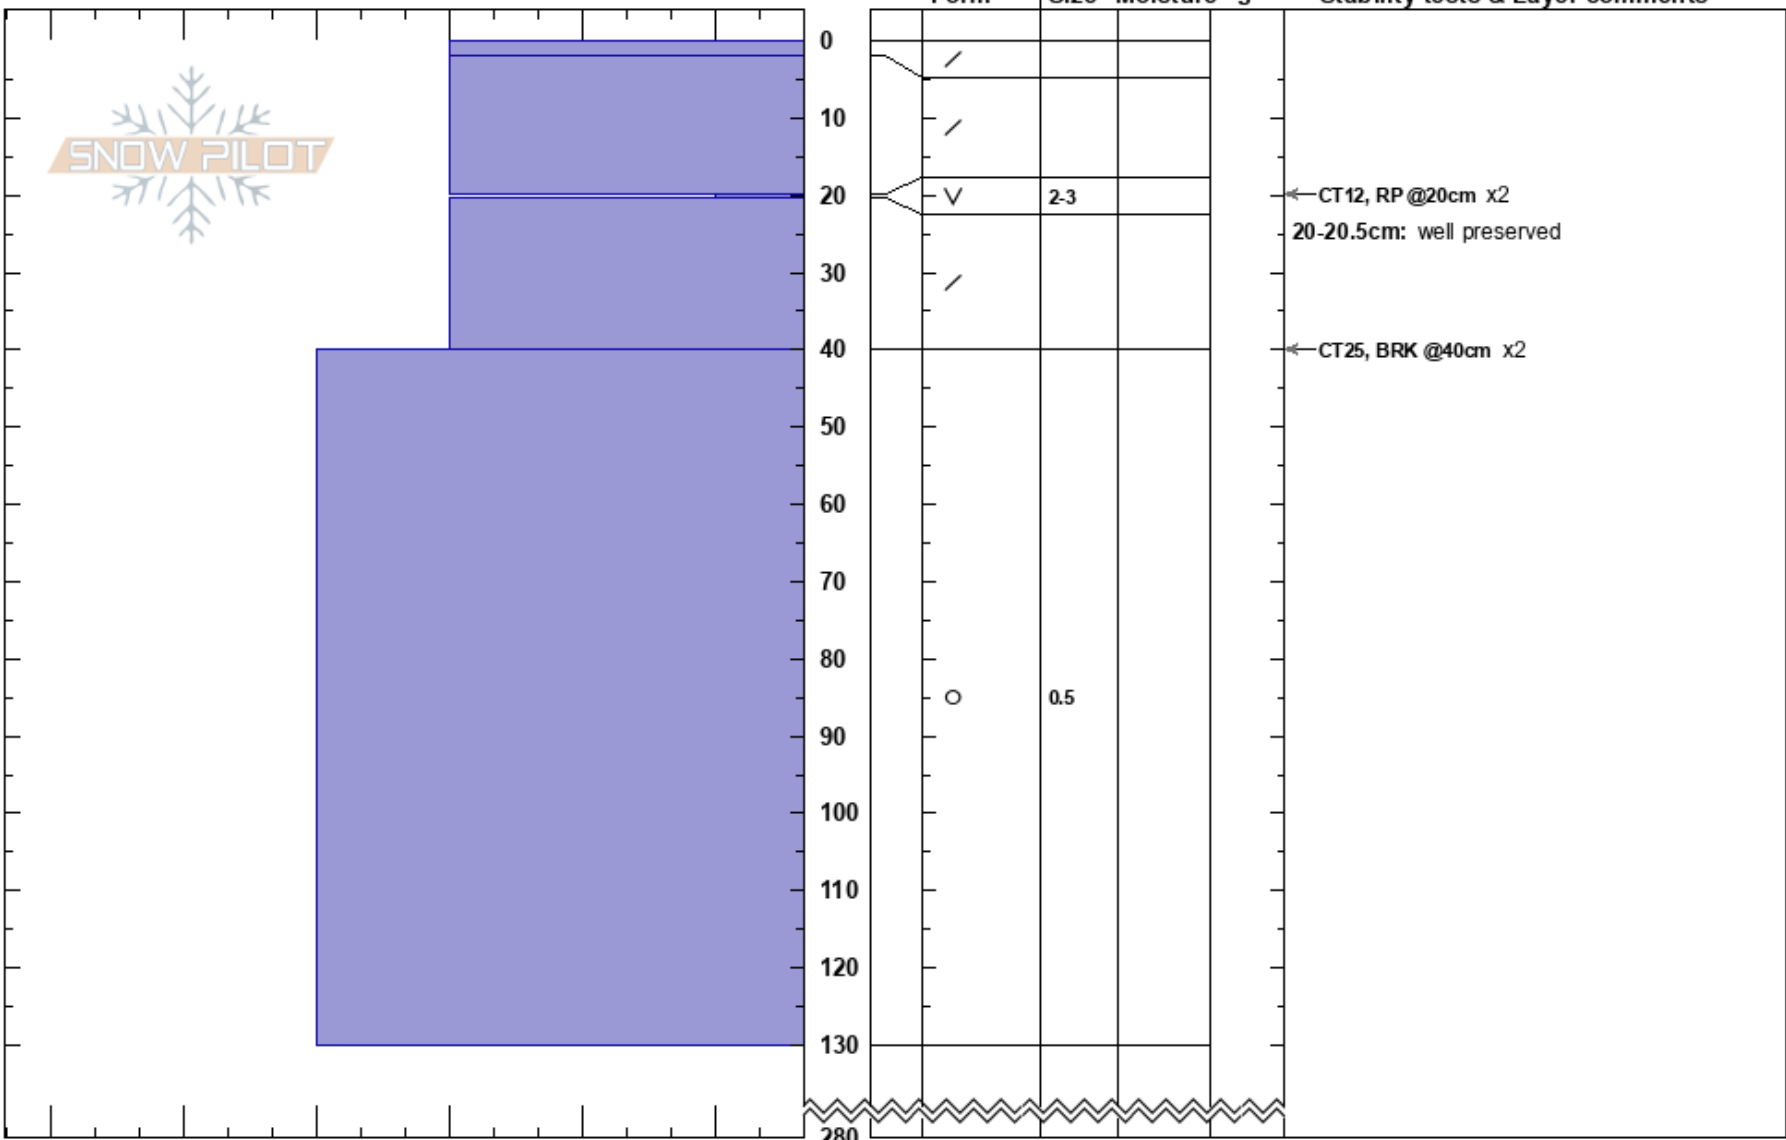

Bermuda Triangle  
 Monashee  
 BC  
**Elevation:** 2064 m  
**Aspect:** NE  
**Specifics:**

Mustang Powder  
 20/03/2023 - 10:22  
**Co-ord:**  
**Slope Angle:** 31°  
**Wind Loading:**

**Stability:**  
**Air Temperature:** -2.3°C **HS:** 280 **PF:** 40  
**Sky Cover:** FEW  
**Precipitation:** NO  
**Wind:** NE Light Breeze  
**Layer Notes:**  
 20-20.5cm: well preserved  
 20-20.5cm: Problematic layer

**Notes:** I K P 1F 4F F