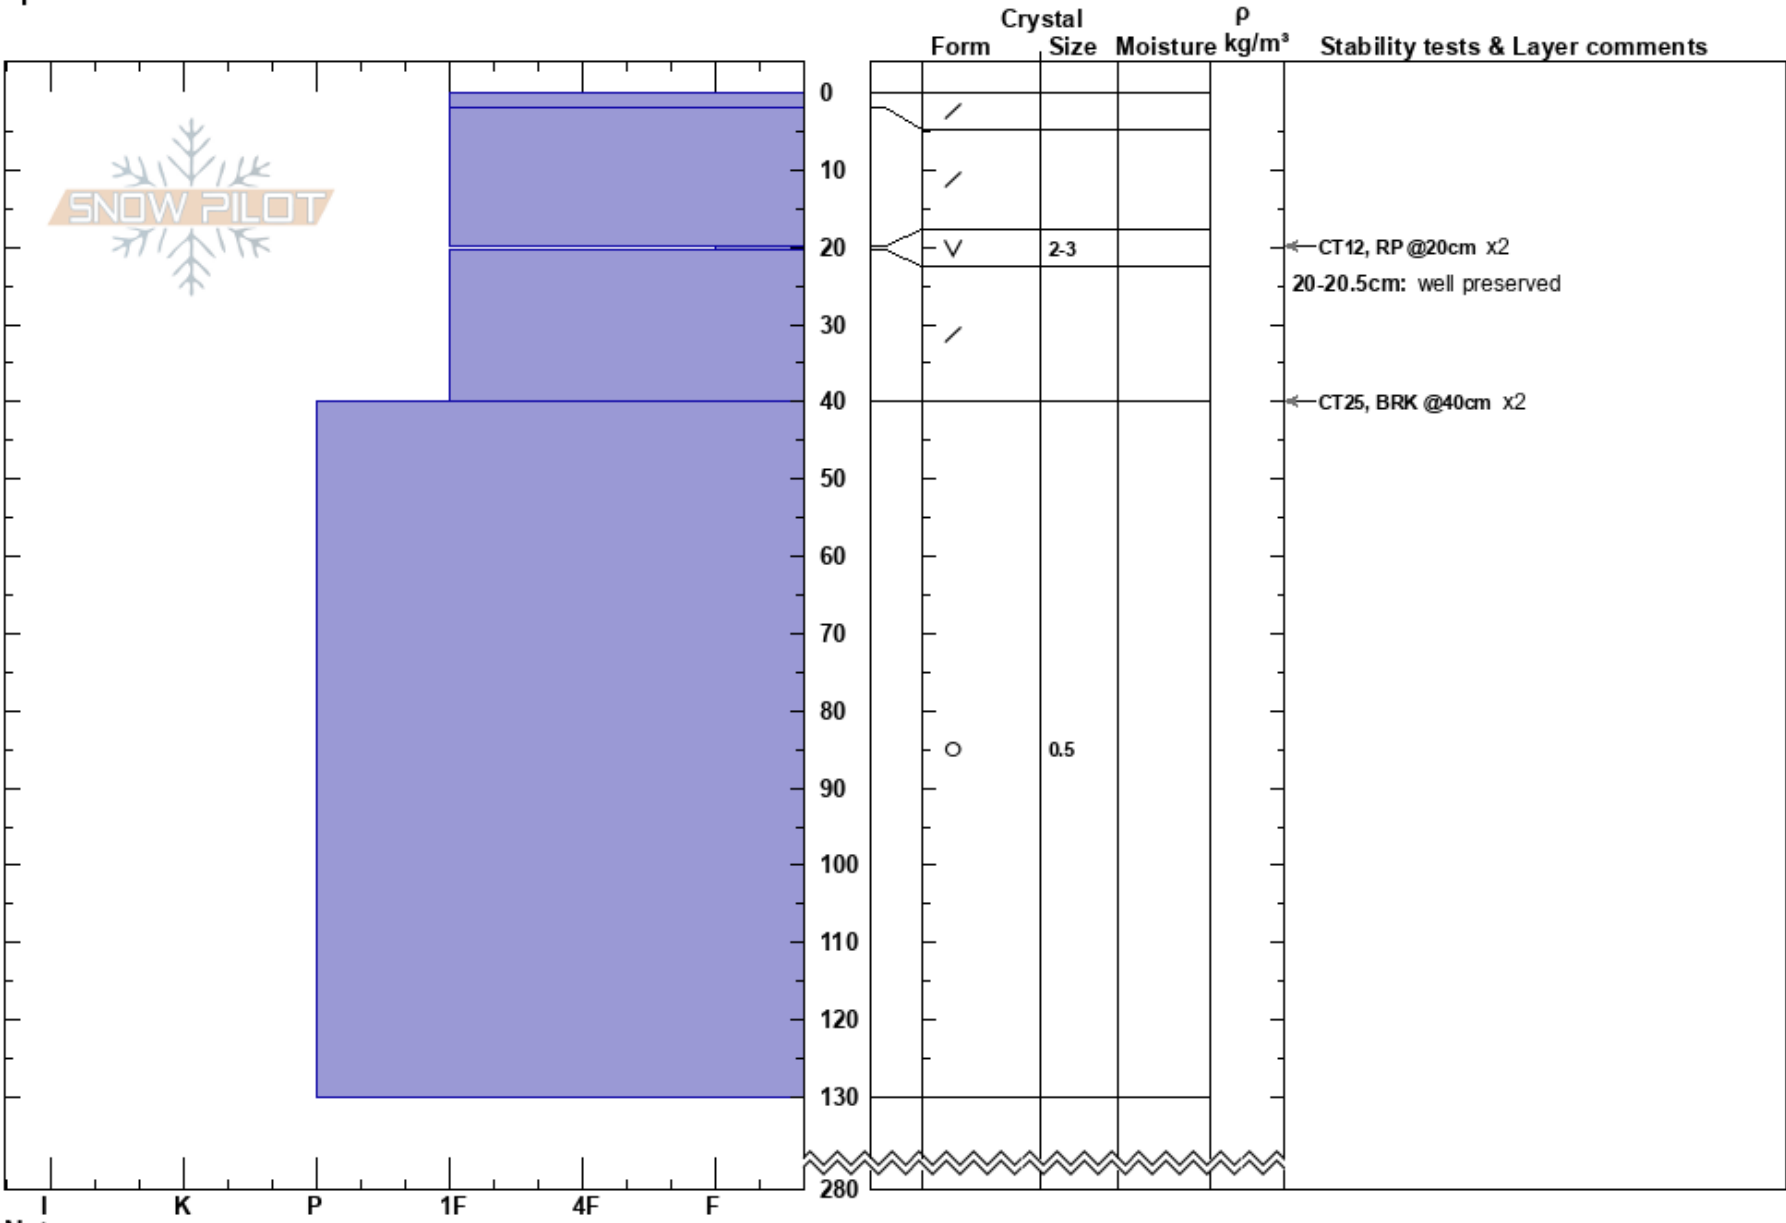

Bermuda Triangle
 Monashee
 BC
Elevation: 2064 m
Aspect: NE
Specifics:

Mustang Powder
 20/03/2023 - 10:22
Co-ord:
Slope Angle: 31°
Wind Loading:

Stability: **HS:**280
Air Temperature: -2.3°C **PF:** 40
Sky Cover: FEW
Precipitation: NO
Wind: NE Light Breeze
Layer Notes:
 20-20.5cm: well preserved
 20-20.5cm: Problematic layer