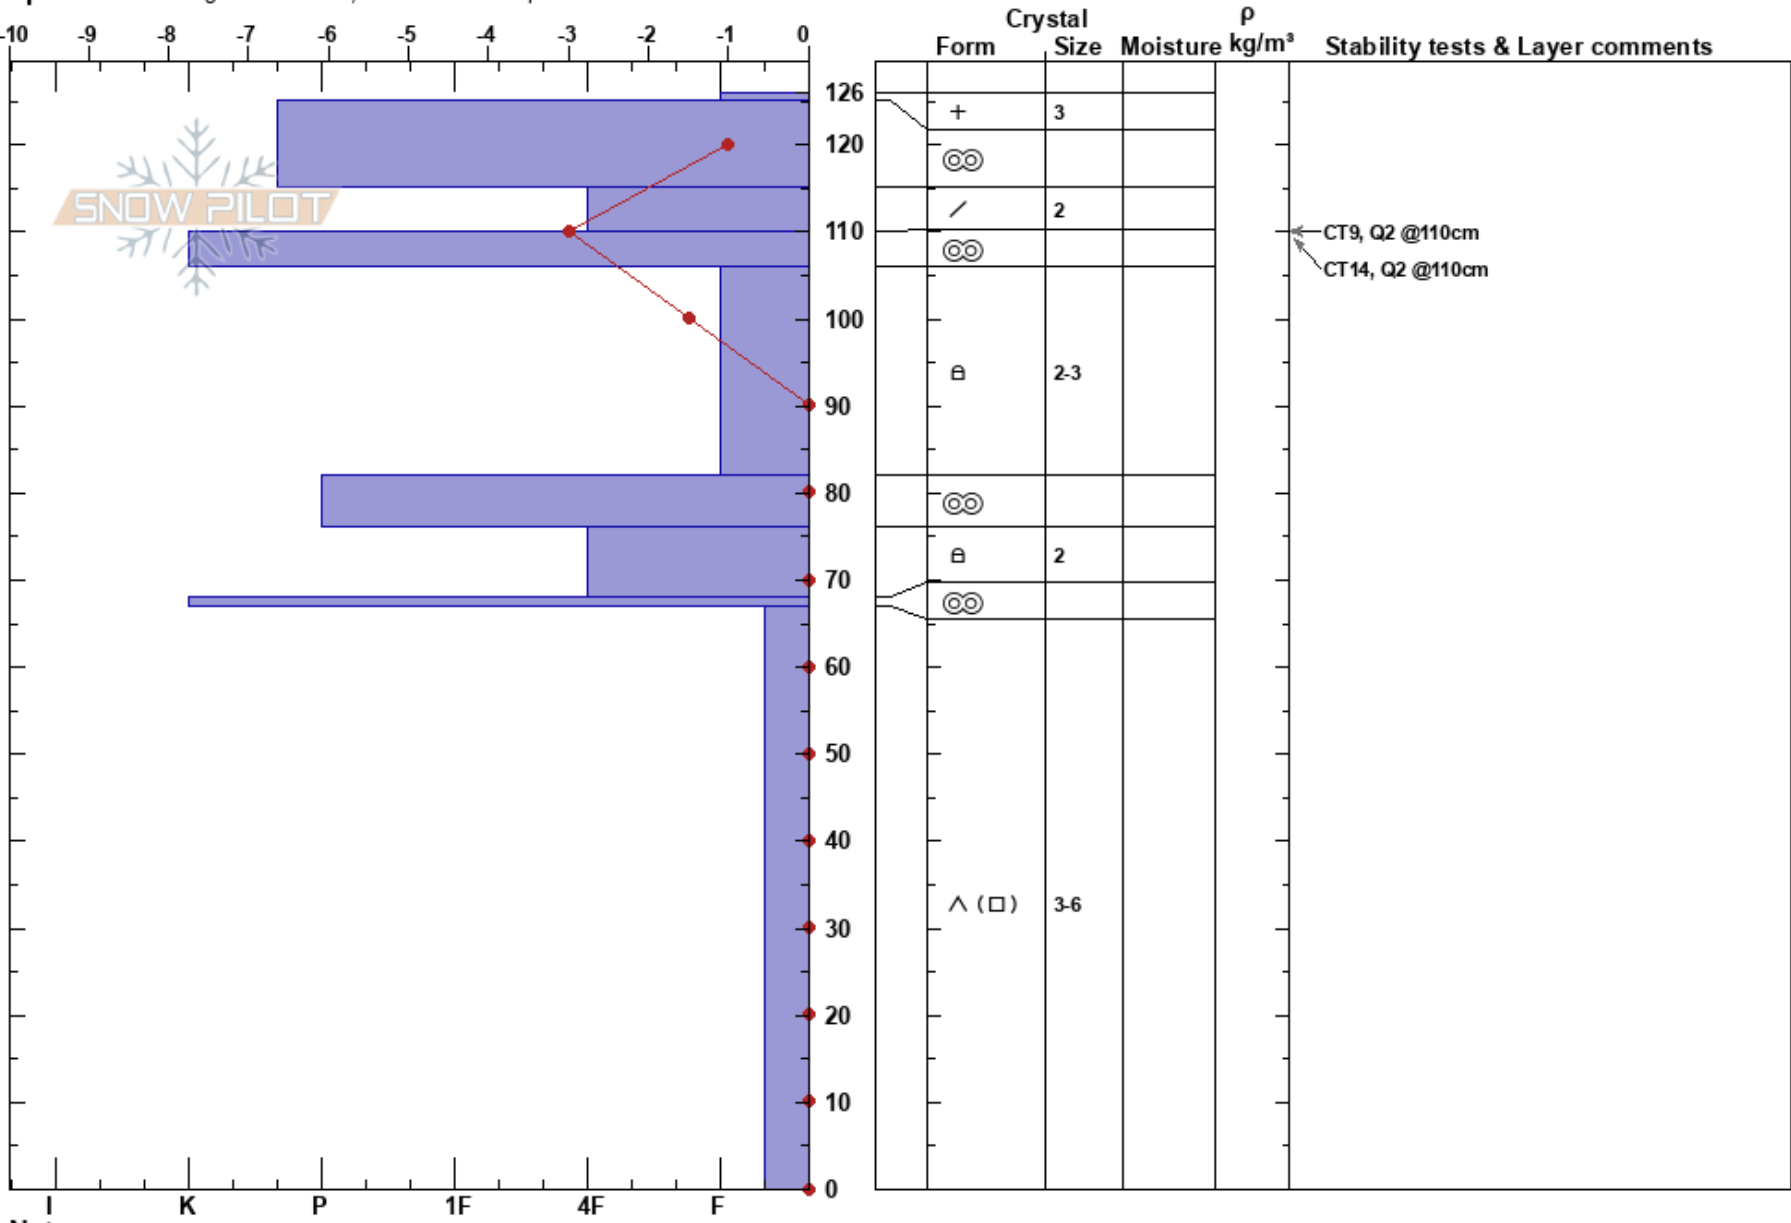

Bradley's Rib
 Bridger Bowl
 Bridger Range
 MT
 Elevation: 7940 ft
 Aspect: 92°
 Specifics: Pit dug in a Ski Area; Ski tracks on slope

Stability: **HS: 126**
 Air Temperature: **PF: 20**
 Sky Cover: X
 Precipitation: S-1
 Wind: Calm

Layer Notes:

Notes: Ella