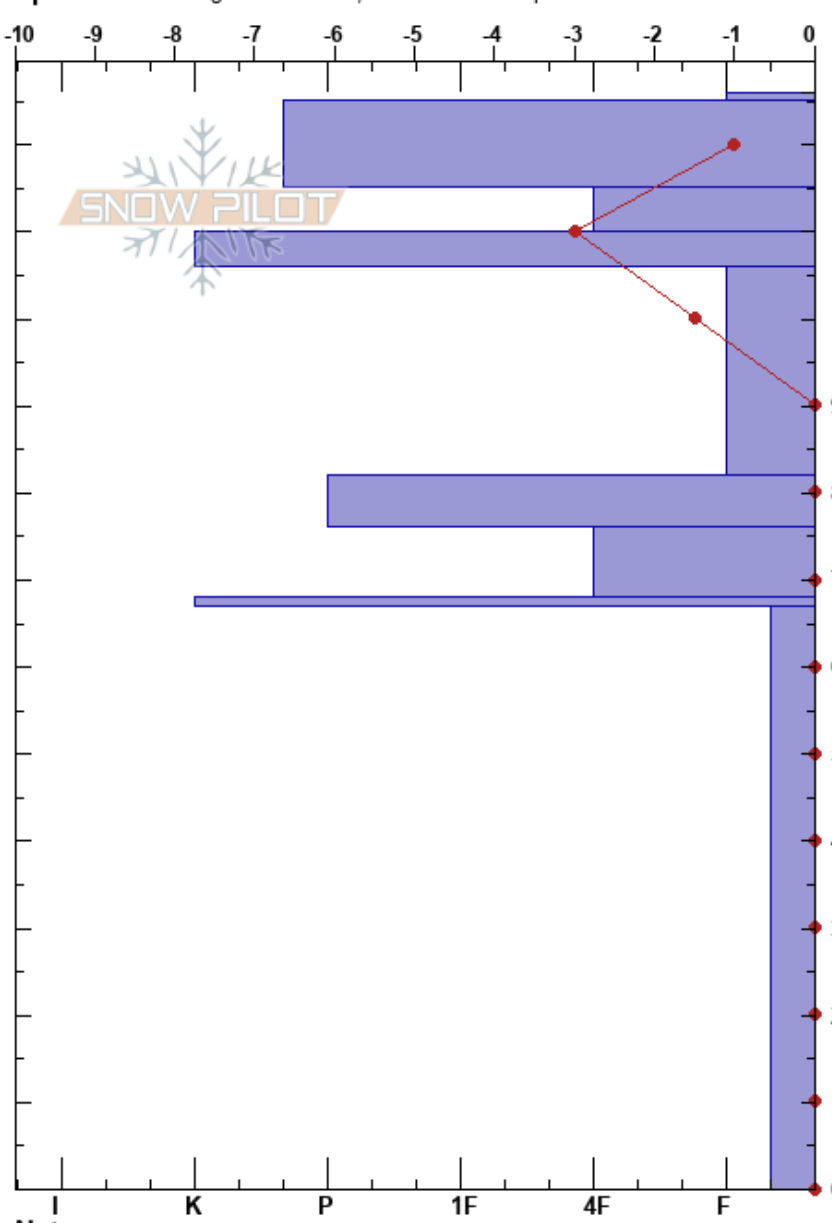

Bradley's Rib
 Bridger Range
 MT
 Elevation: 7940 ft
 Aspect: 92°
 Specifics: Pit dug in a Ski Area; Ski tracks on slope

Bridger Bowl
 03/20/2023 - 12:30pm
 Co-ord: 45.82047N, -110.92652W
 Slope Angle: 37°
 Wind Loading: no

Stability: **HS: 126**
 Air Temperature: **PF: 20**
 Sky Cover: X
 Precipitation: S-1
 Wind: Calm

Layer Notes:

Height (cm)	Crystal		Moisture	ρ kg/m ³	Stability tests & Layer comments
	Form	Size			
126	+	3			
120	⊙				
110	/	2			← CT9, Q2 @110cm ← CT14, Q2 @110cm
100					
90	⊖	2-3			
80	⊙				
70	⊖	2			
60					
50					
40					
30	^ (□)	3-6			
20					
10					
0					