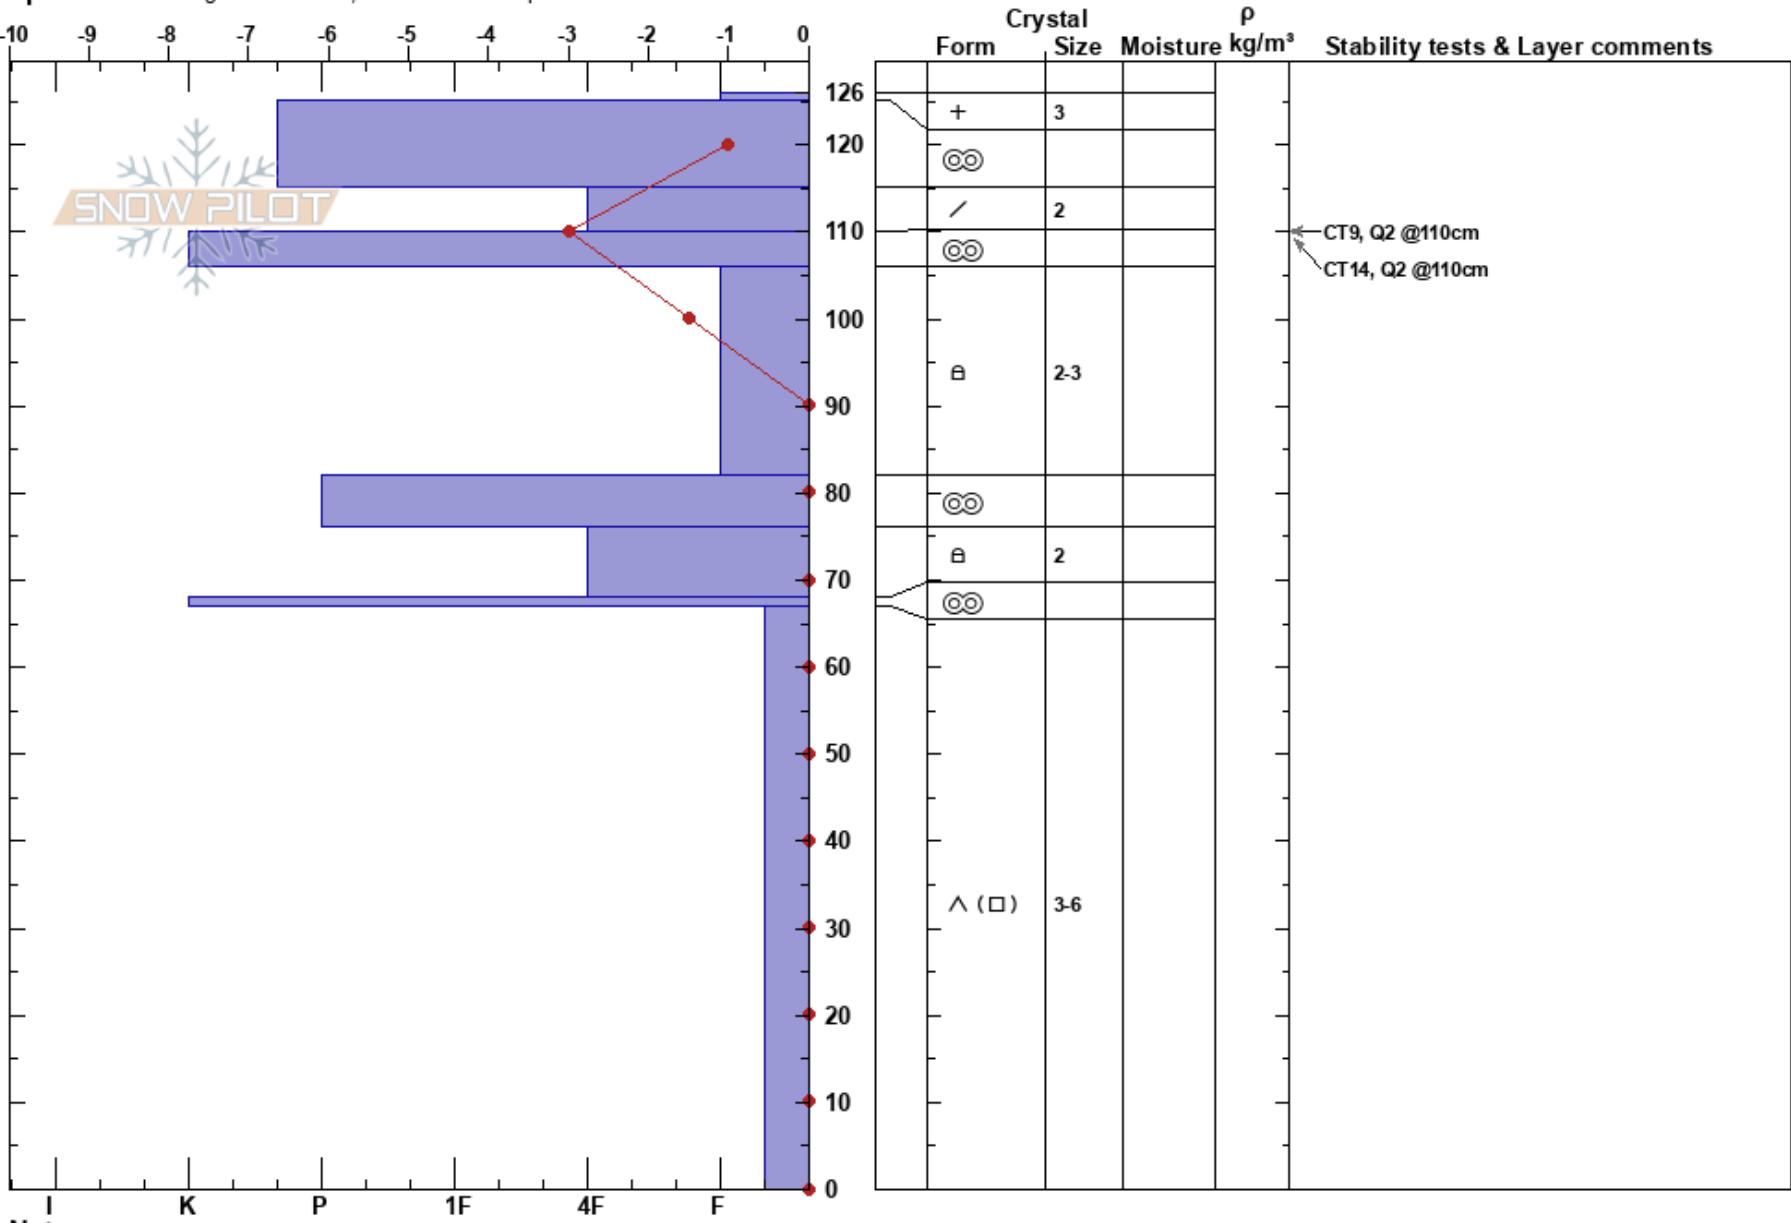

Bradley's Rib  
 Bridger Bowl  
 Bridger Range  
 MT  
 Elevation: 7940 ft  
 Aspect: 92°  
 Specifics: Pit dug in a Ski Area; Ski tracks on slope

Stability: **HS: 126**  
 Air Temperature: **PF: 20**  
 Sky Cover: X  
 Precipitation: S-1  
 Wind: Calm

Layer Notes:

Notes: Ella