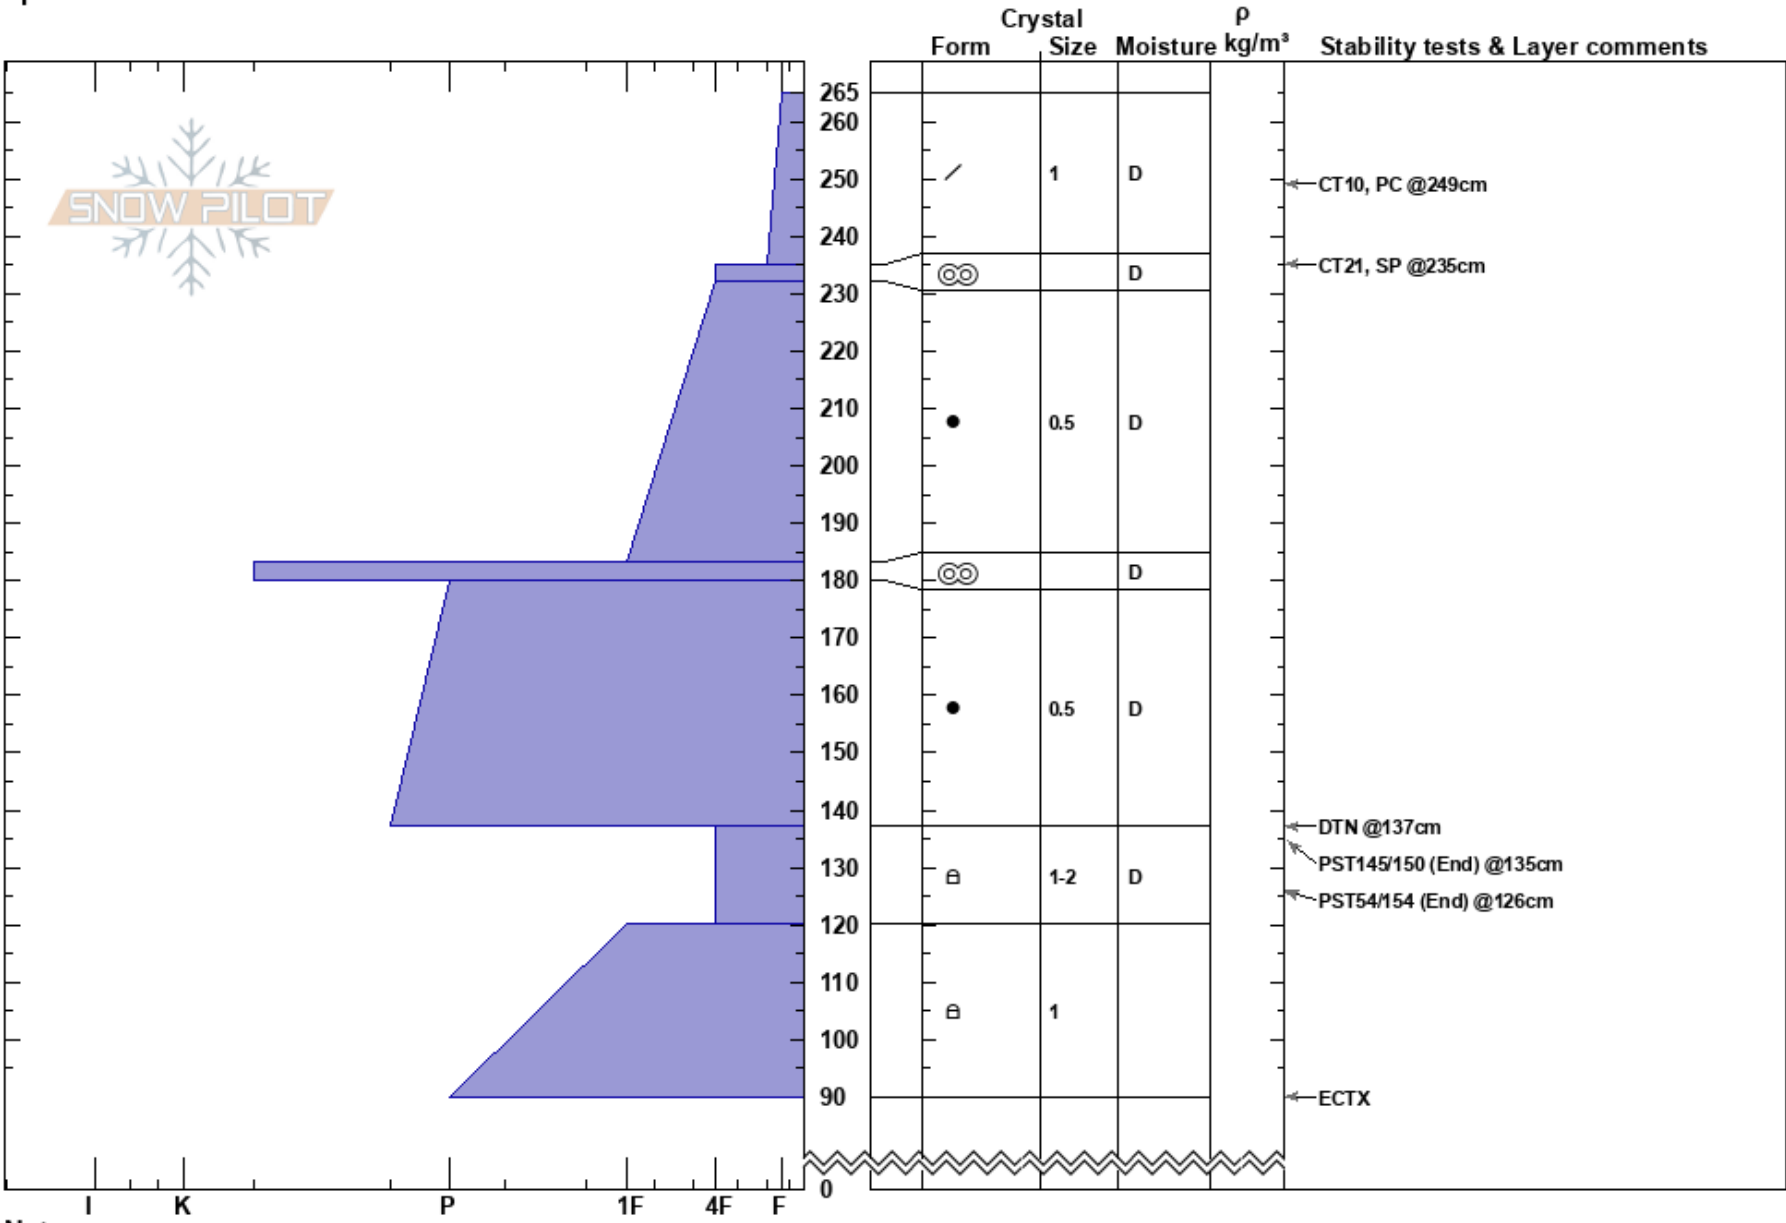

Red Mountain
 Eastern Sierra Nevada
 CA
 Elevation: 9000 ft
 Aspect: NE
 Specifics:

Clancy Nelson
 03/20/2023 - 12:30pm
 Co-ord: 37.54283N, -118.73542E
 Slope Angle: 24°
 Wind Loading: no

Stability: **HS:265**
 Air Temperature: 0°C **PF: 45** 137-120cm: Problematic layer
 Sky Cover: FEW **PS: 25**
 Precipitation: NO
 Wind: SW Light Breeze

Notes: Targeting 0214-FC deep persistent weak layer