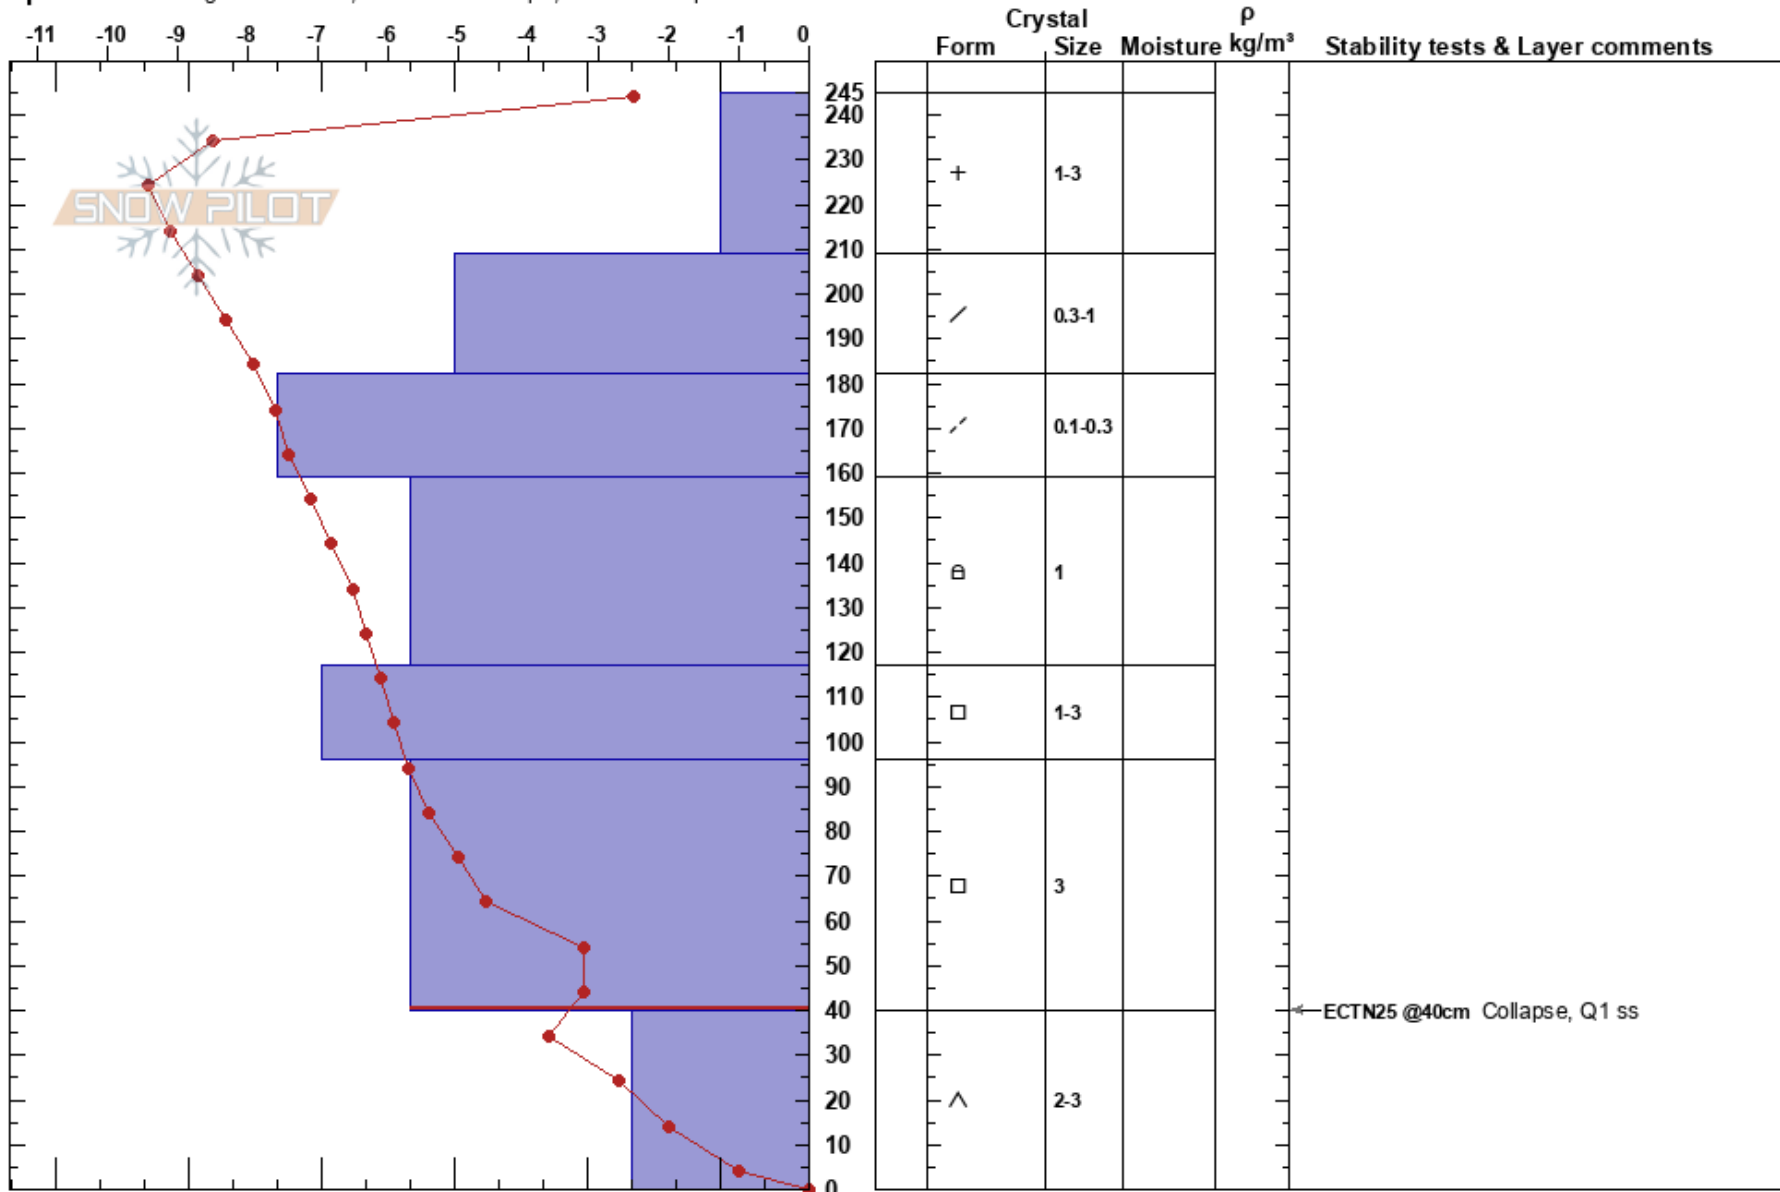

Maleski and Clark  
 Bridger Range  
 MT  
 Elevation: 8450 ft  
 Aspect: 27°

Bridger Bowl  
 03/20/2023 - 11:20am  
 Co-ord: 45.81776N, -110.92891W  
 Slope Angle: 41°  
 Wind Loading: previous

Stability: **HS:245**  
 Air Temperature: -5°C **PF: 45** 96-40cm: Problematic layer  
 Sky Cover: OVC **PS: 23**  
 Precipitation: S-1  
 Wind: E Light Breeze

Specifics: Pit dug in a Ski Area; Ski tracks on slope; We skied slope

Notes: Lazar