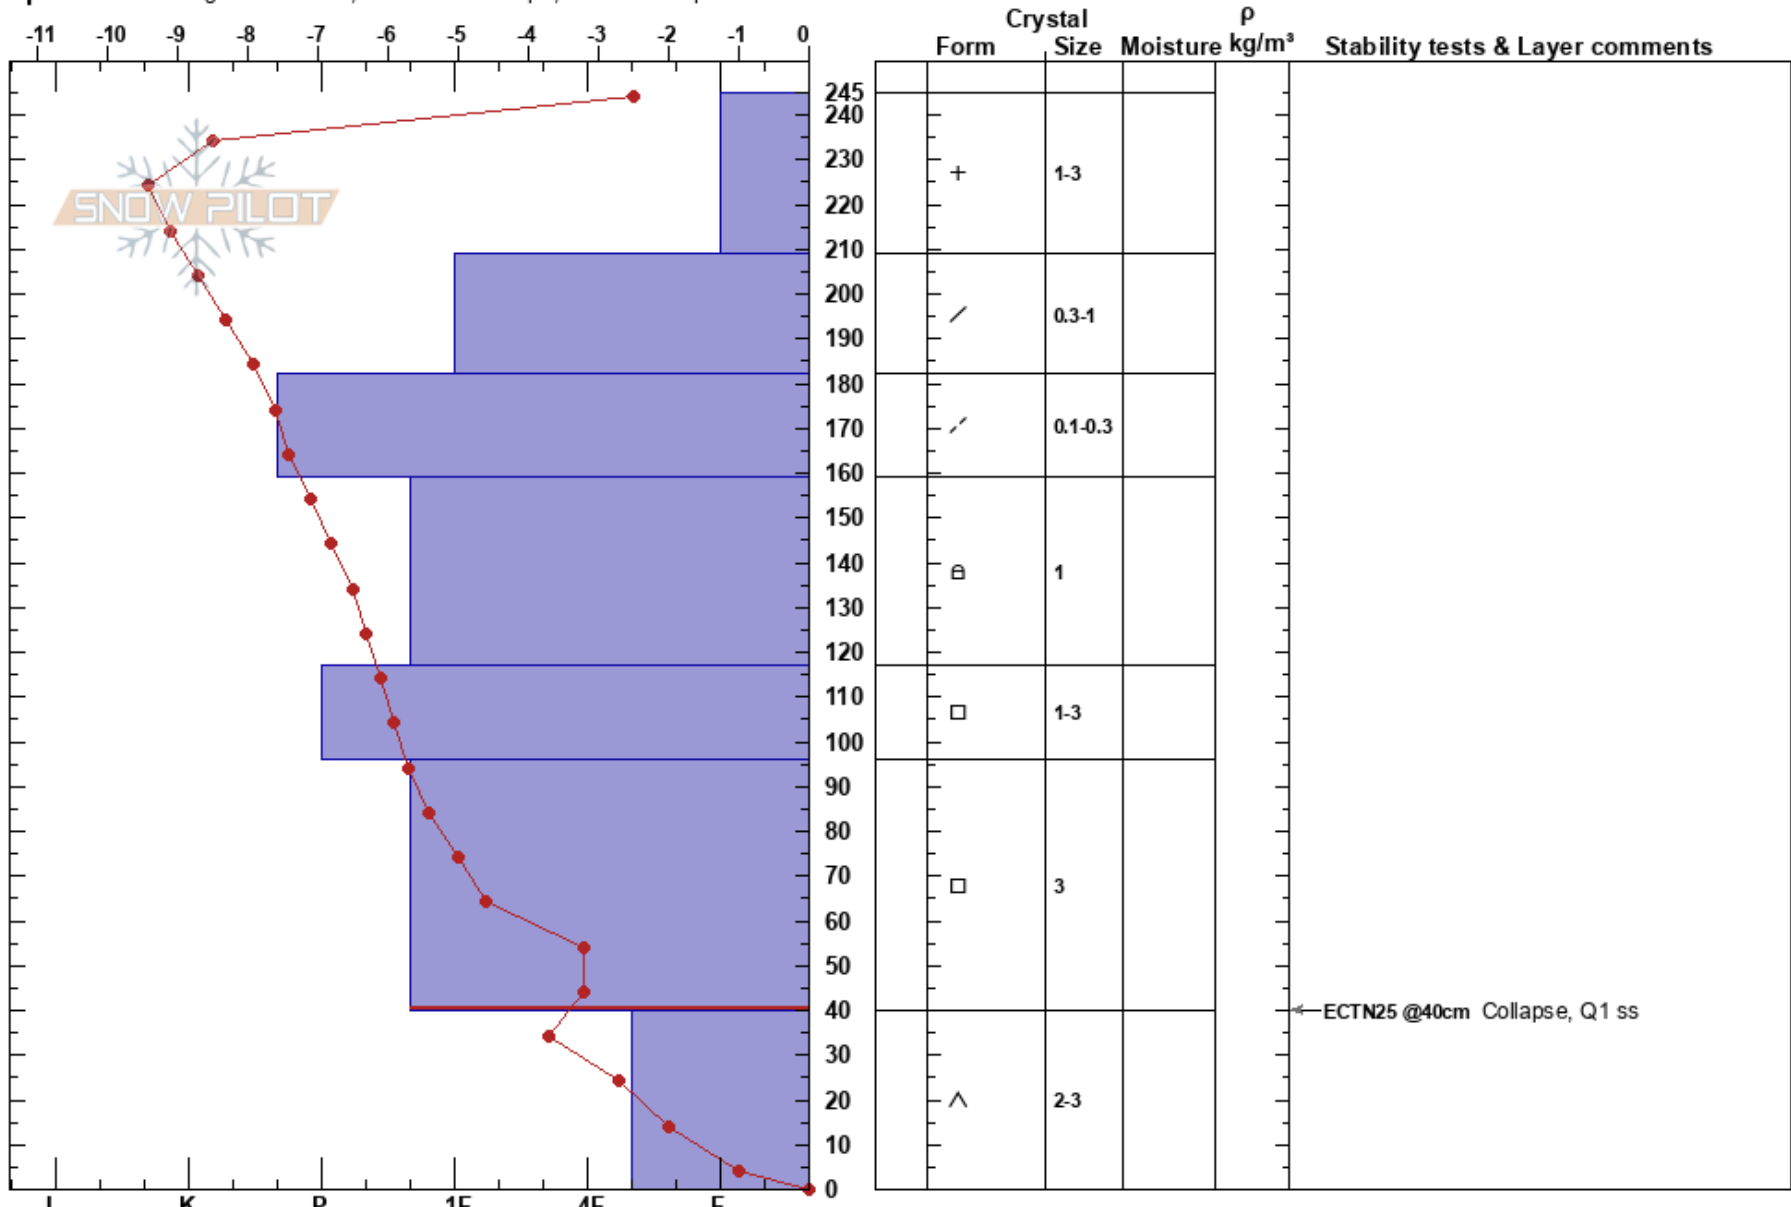

Maleski and Clark
 Bridger Range
 MT
 Elevation: 8450 ft
 Aspect: 27°

Bridger Bowl
 03/20/2023 - 11:20am
 Co-ord: 45.81776N, -110.92891W
 Slope Angle: 41°
 Wind Loading: previous

Stability: **HS:245**
 Air Temperature: -5°C **PF: 45** 96-40cm: Problematic layer
 Sky Cover: OVC **PS: 23**
 Precipitation: S-1
 Wind: E Light Breeze

Specifics: Pit dug in a Ski Area; Ski tracks on slope; We skied slope

Notes: Lazar