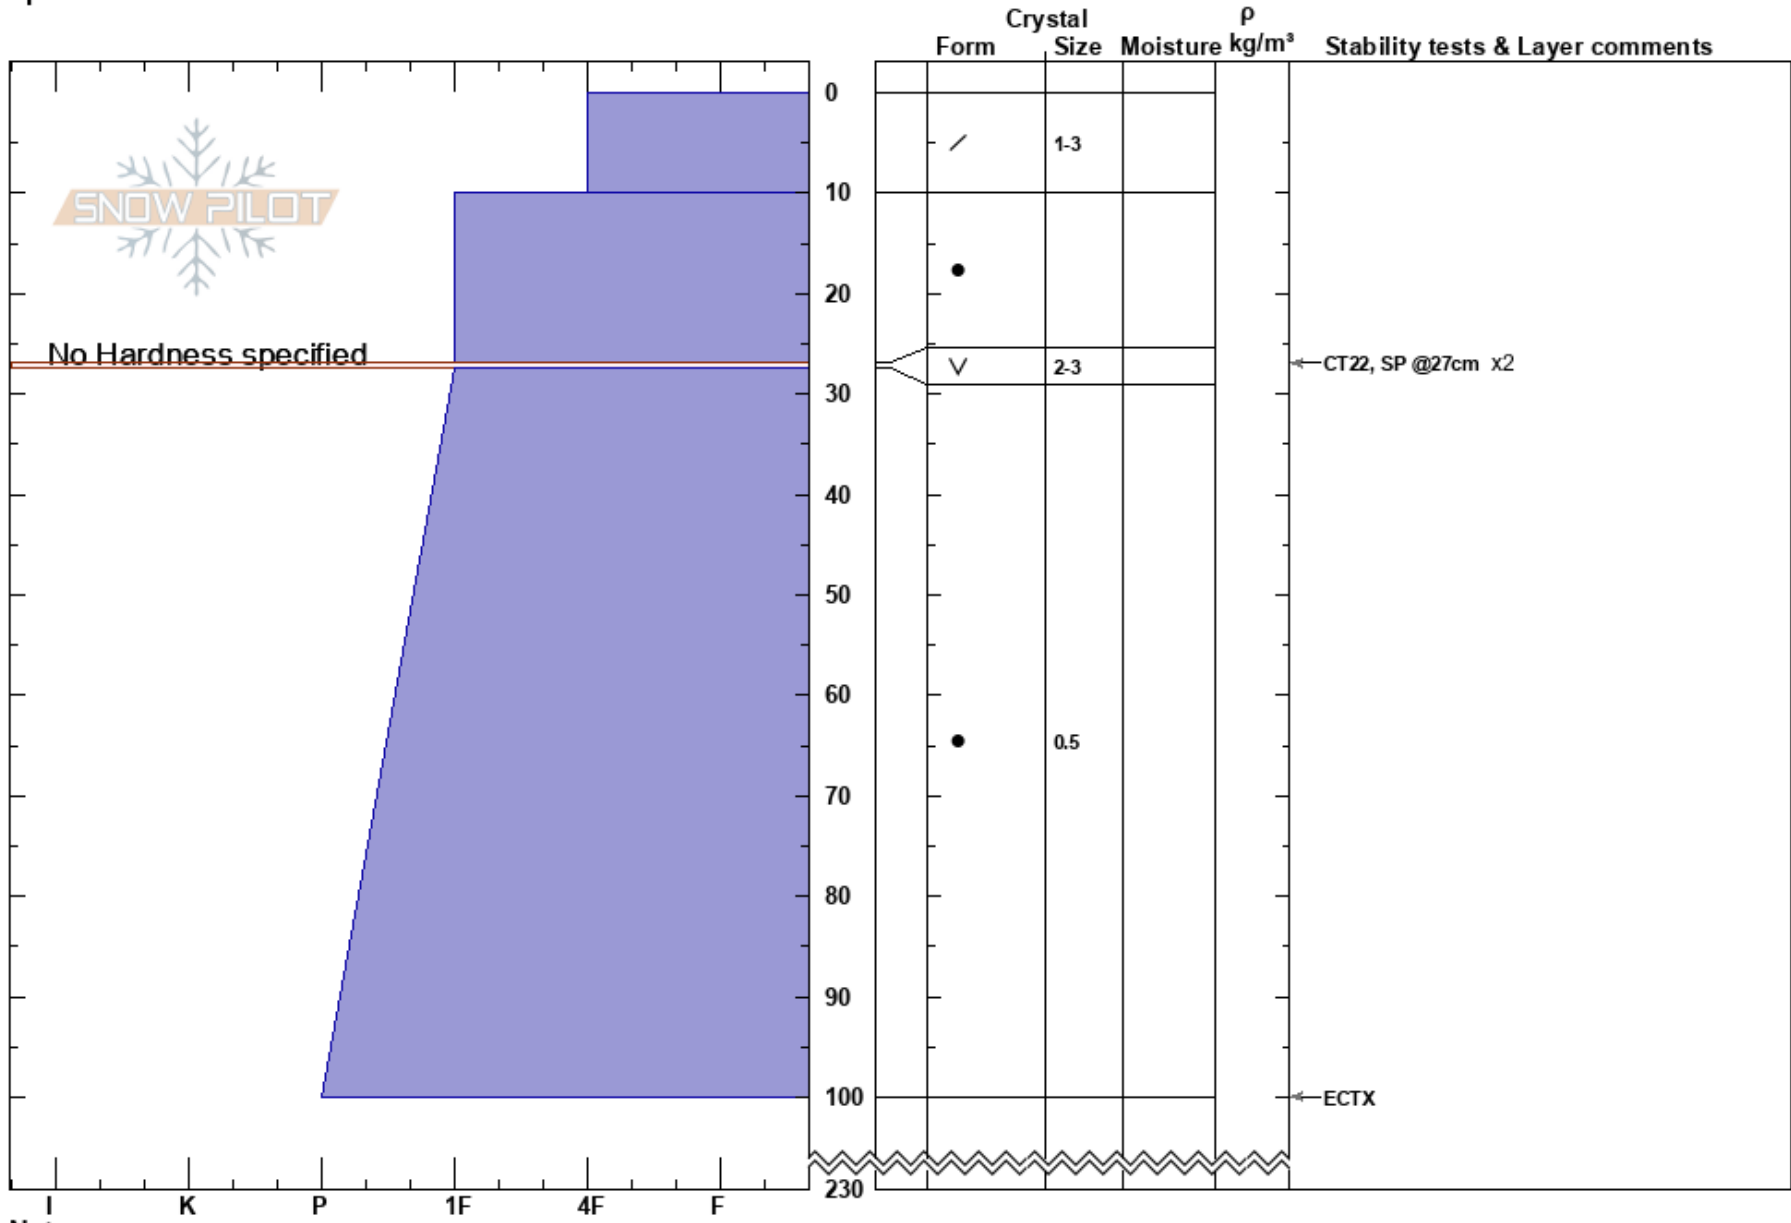

Twilight Zone
 Monashee
 BC
 Elevation: 1840 m
 Aspect: NW
 Specifics:

Mustang Powder
 20/03/2023 - 11:11
 Co-ord:
 Slope Angle: 25°
 Wind Loading:

Stability:
 Air Temperature: 0°C
 Sky Cover: CLR
 Precipitation: NO
 Wind: S Light Breeze

HS:230
 PF: 25
 Layer Notes:

Notes: