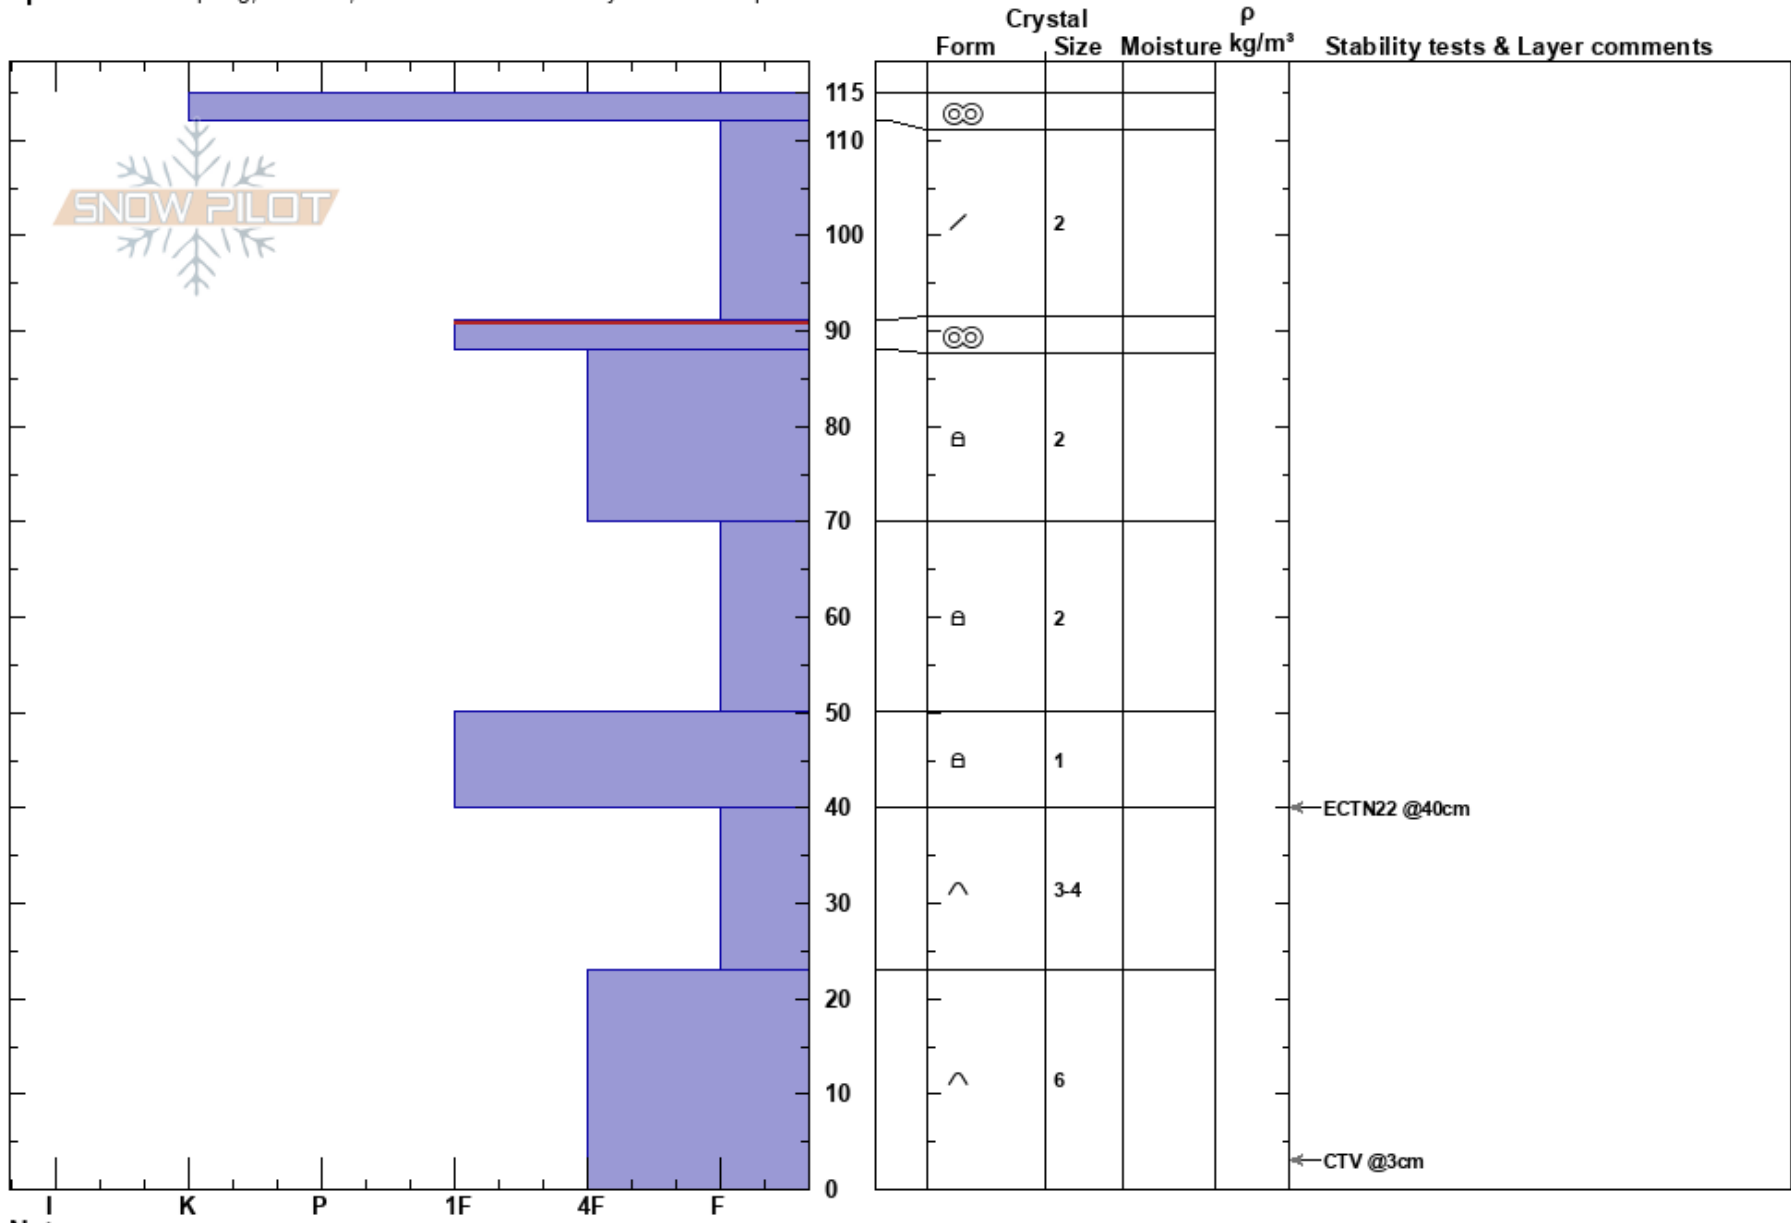

Zion 2
 Fremont Pass
 CO
 Elevation: 11874 ft
 Aspect: 172°

Jesse Yelverton
 03/20/2023 - 1:20pm
 Co-ord: 13S 390444W 4352029N
 Slope Angle: 19°
 Wind Loading: yes

Stability: Fair
 Air Temperature: 1°C
 Sky Cover: OVC
 Precipitation: S-1
 Wind: W Light Breeze

HS: 115
 PF: 10 91-88cm: Problematic layer
 PS: 5

Specifics: Collapsing, localized; Recent avalanche activity on similar slopes

Notes: graupeling