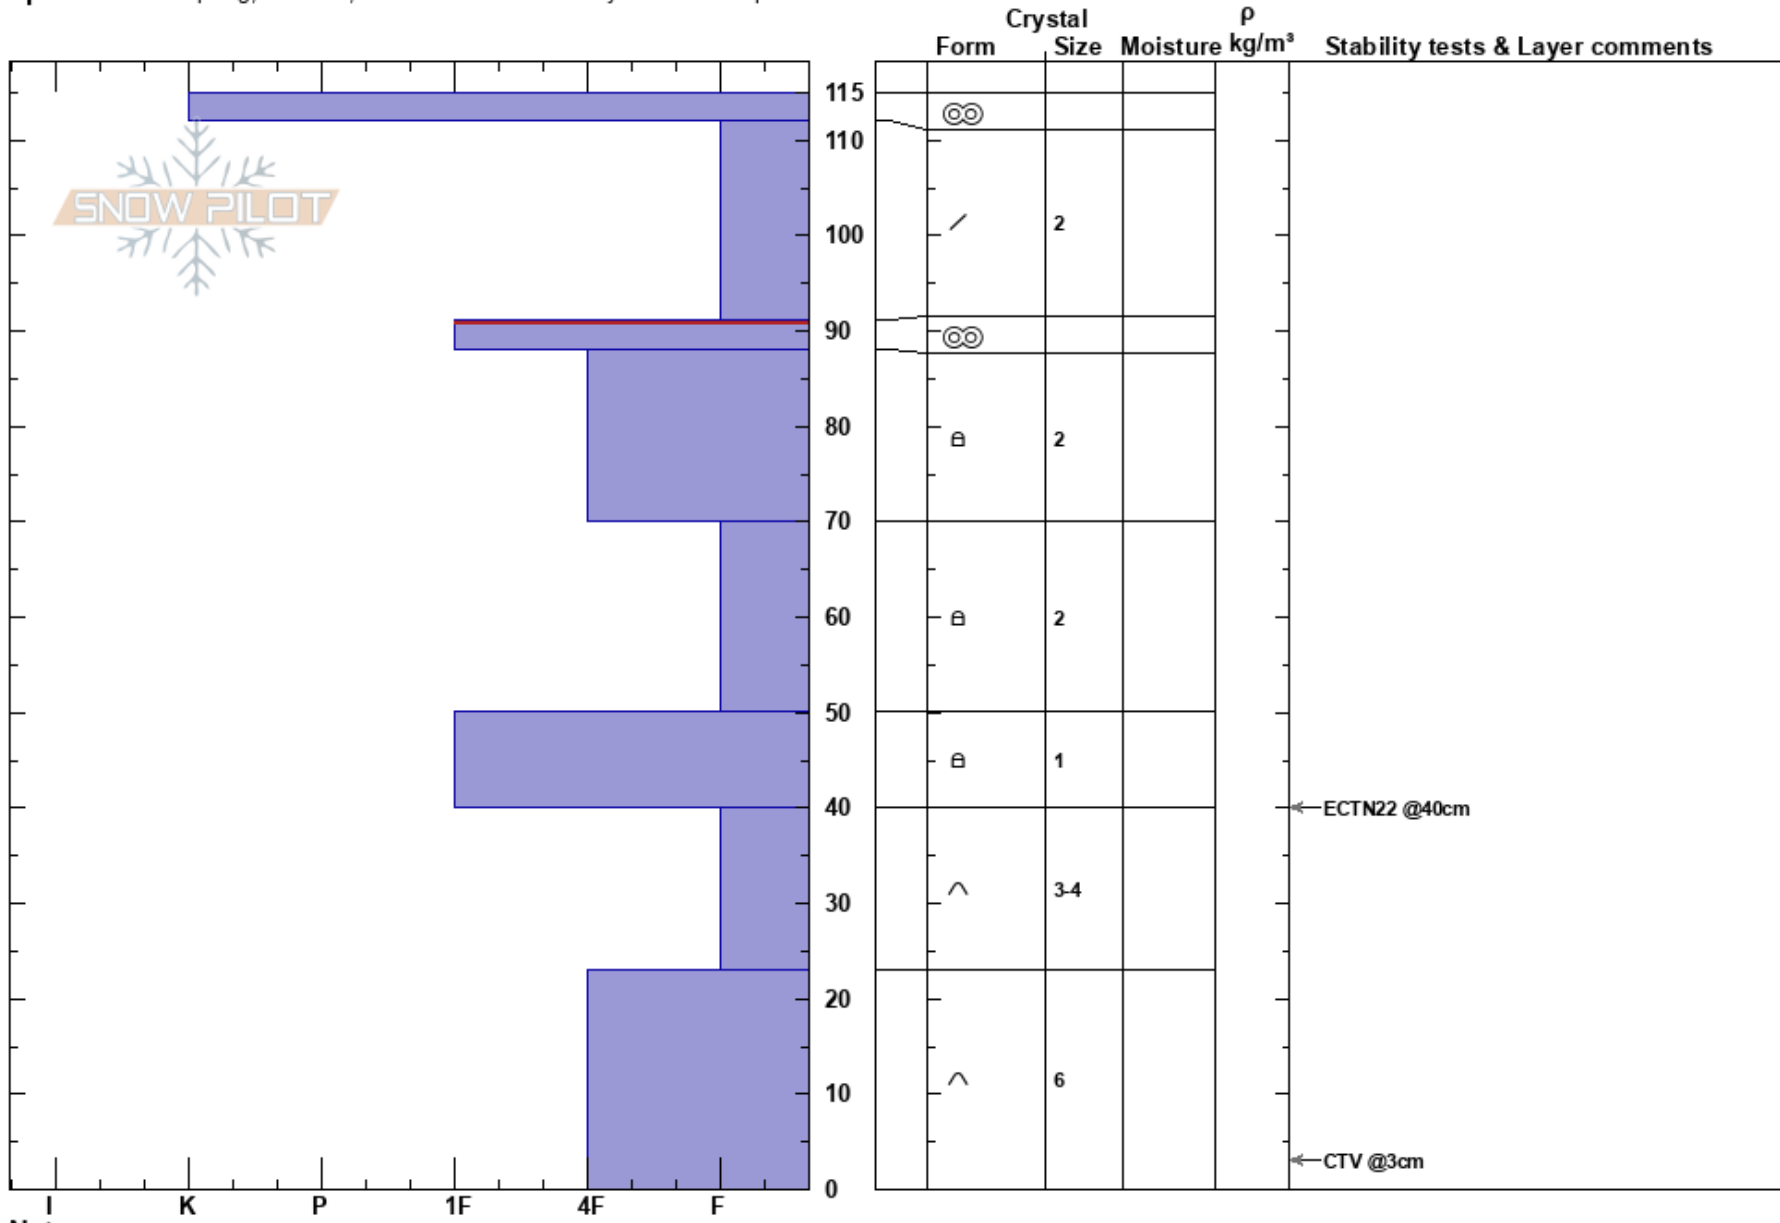

Zion 2  
 Fremont Pass  
 CO  
 Elevation: 11874 ft  
 Aspect: 172°

Jesse Yelverton  
 03/20/2023 - 1:20pm  
 Co-ord: 13S 390444W 4352029N  
 Slope Angle: 19°  
 Wind Loading: yes

Stability: Fair  
 Air Temperature: 1°C  
 Sky Cover: OVC  
 Precipitation: S-1  
 Wind: W Light Breeze

HS: 115  
 PF: 10 91-88cm: Problematic layer  
 PS: 5

Specifics: Collapsing, localized; Recent avalanche activity on similar slopes

Notes: graupeling