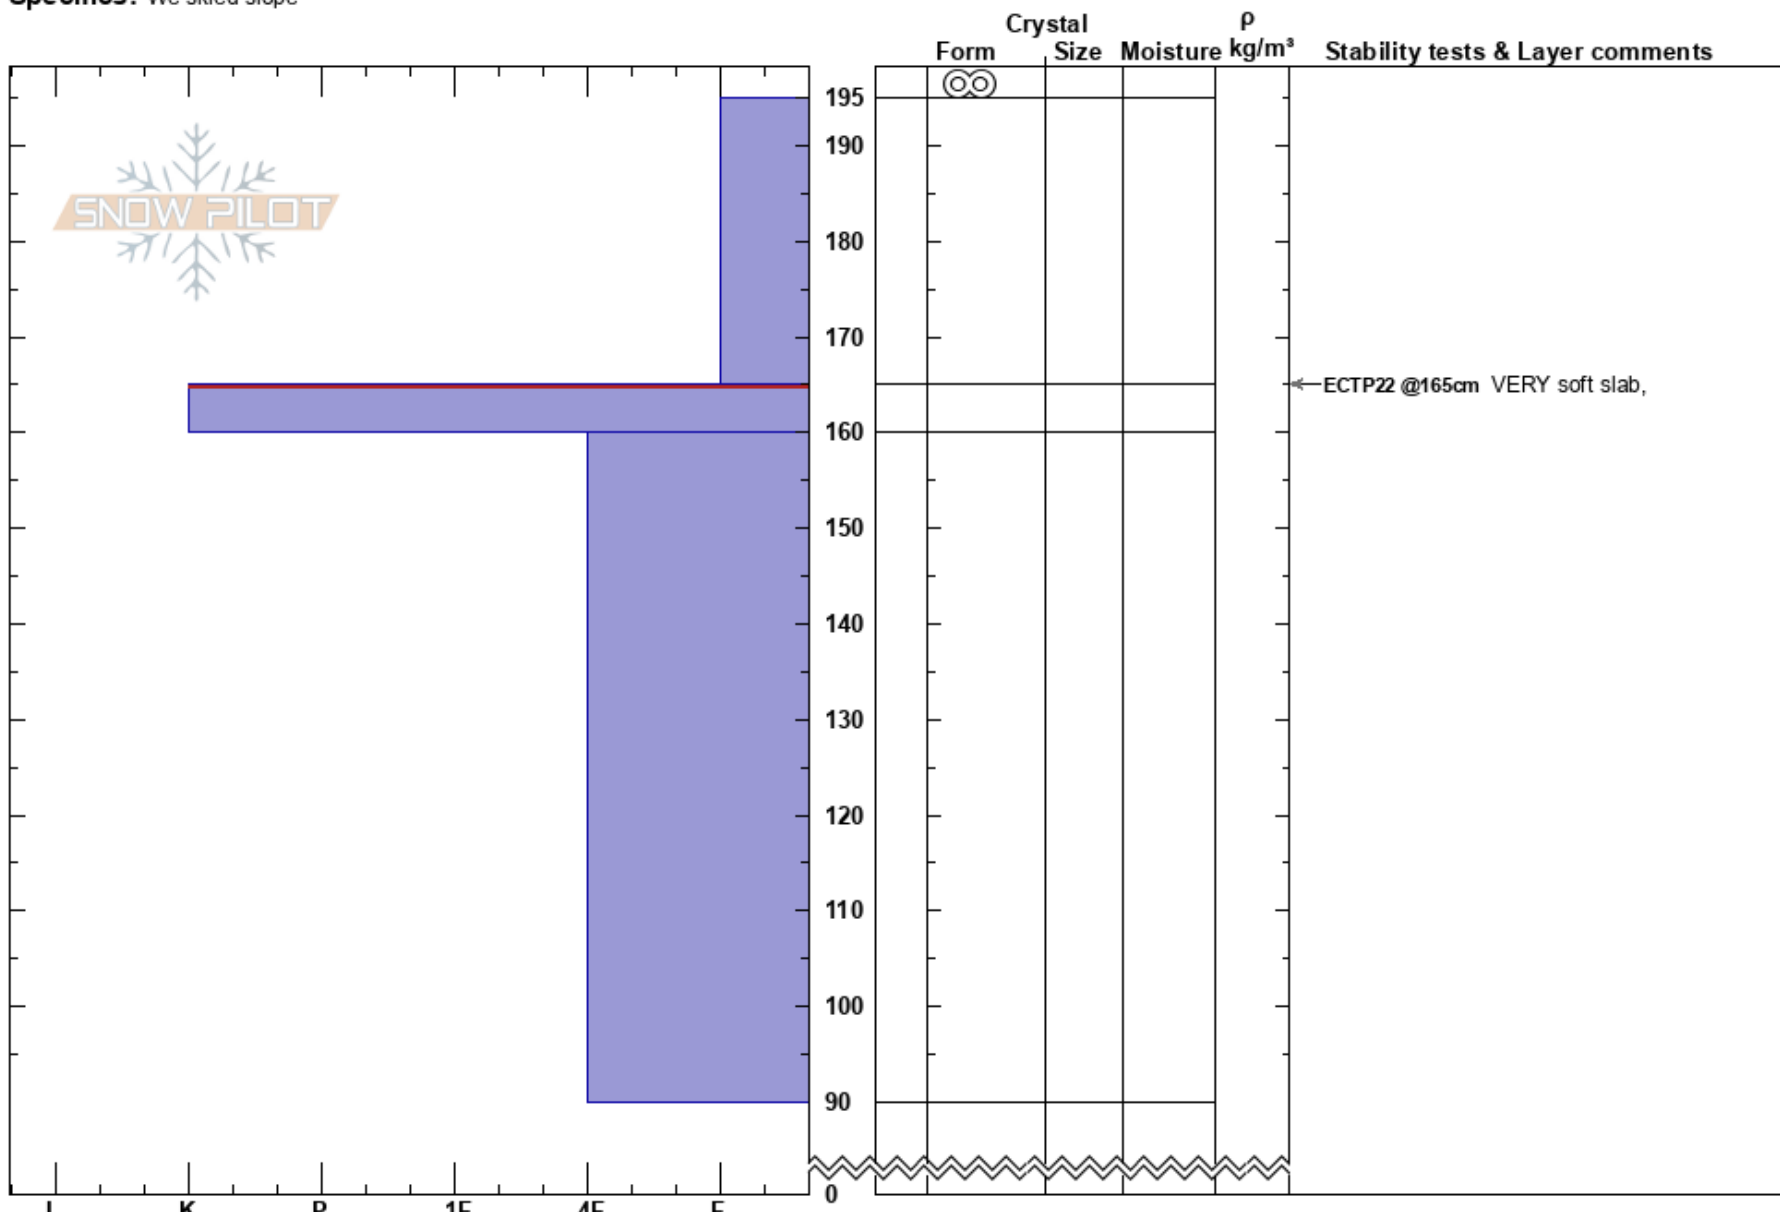

Blackmore Test Pit
 Gallatin Range-N
 MT
Elevation: 9600 ft
Aspect: 85°
Specifics: We skied slope

Virginia Beineke
 03/09/2022 - 1:25pm
Co-ord:
Slope Angle: 35°
Wind Loading: no

Stability: Fair
Air Temperature: 0°C
Sky Cover: OVC
Precipitation: NO
Wind: W Light Breeze

HS: 195
Layer Notes: 165-160cm: Problematic layer

Notes: Quick test pit dug in the upper meter of the snowpack to test how new snow was bonding to melt freeze crust below