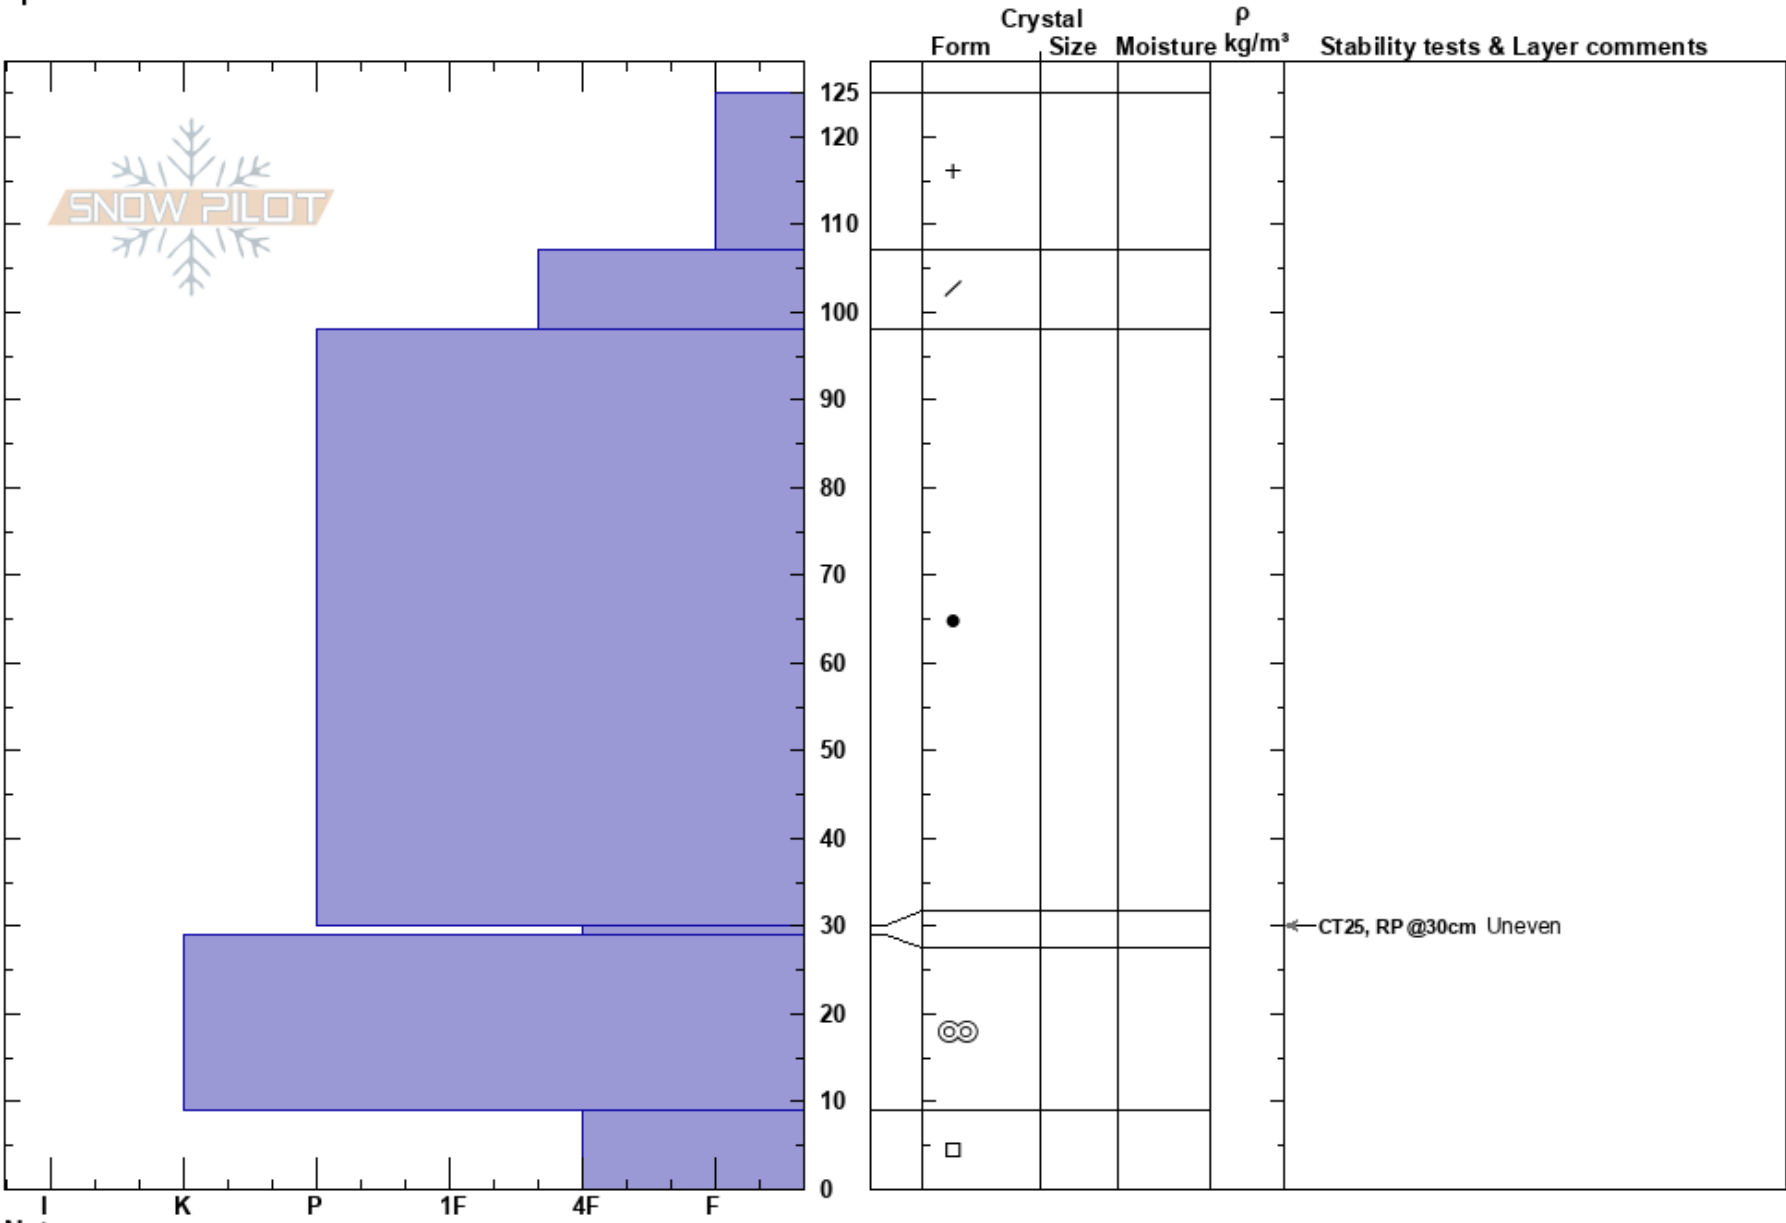

Bush Bowl
 Tröllaskagi
 Iceland
Elevation: 1025 m
Aspect: S
Specifics:

Craig Ellis
 20/03/2023 - 15:00
Co-ord: 65.89379N, -18.99159W
Slope Angle: 35°
Wind Loading:

Stability:
Air Temperature: -10°C
Sky Cover: CLR
Precipitation: NO
Wind: S Moderate

HS: 125
PF: 35
PS: 20
 30-29cm: Problematic layer

Notes: