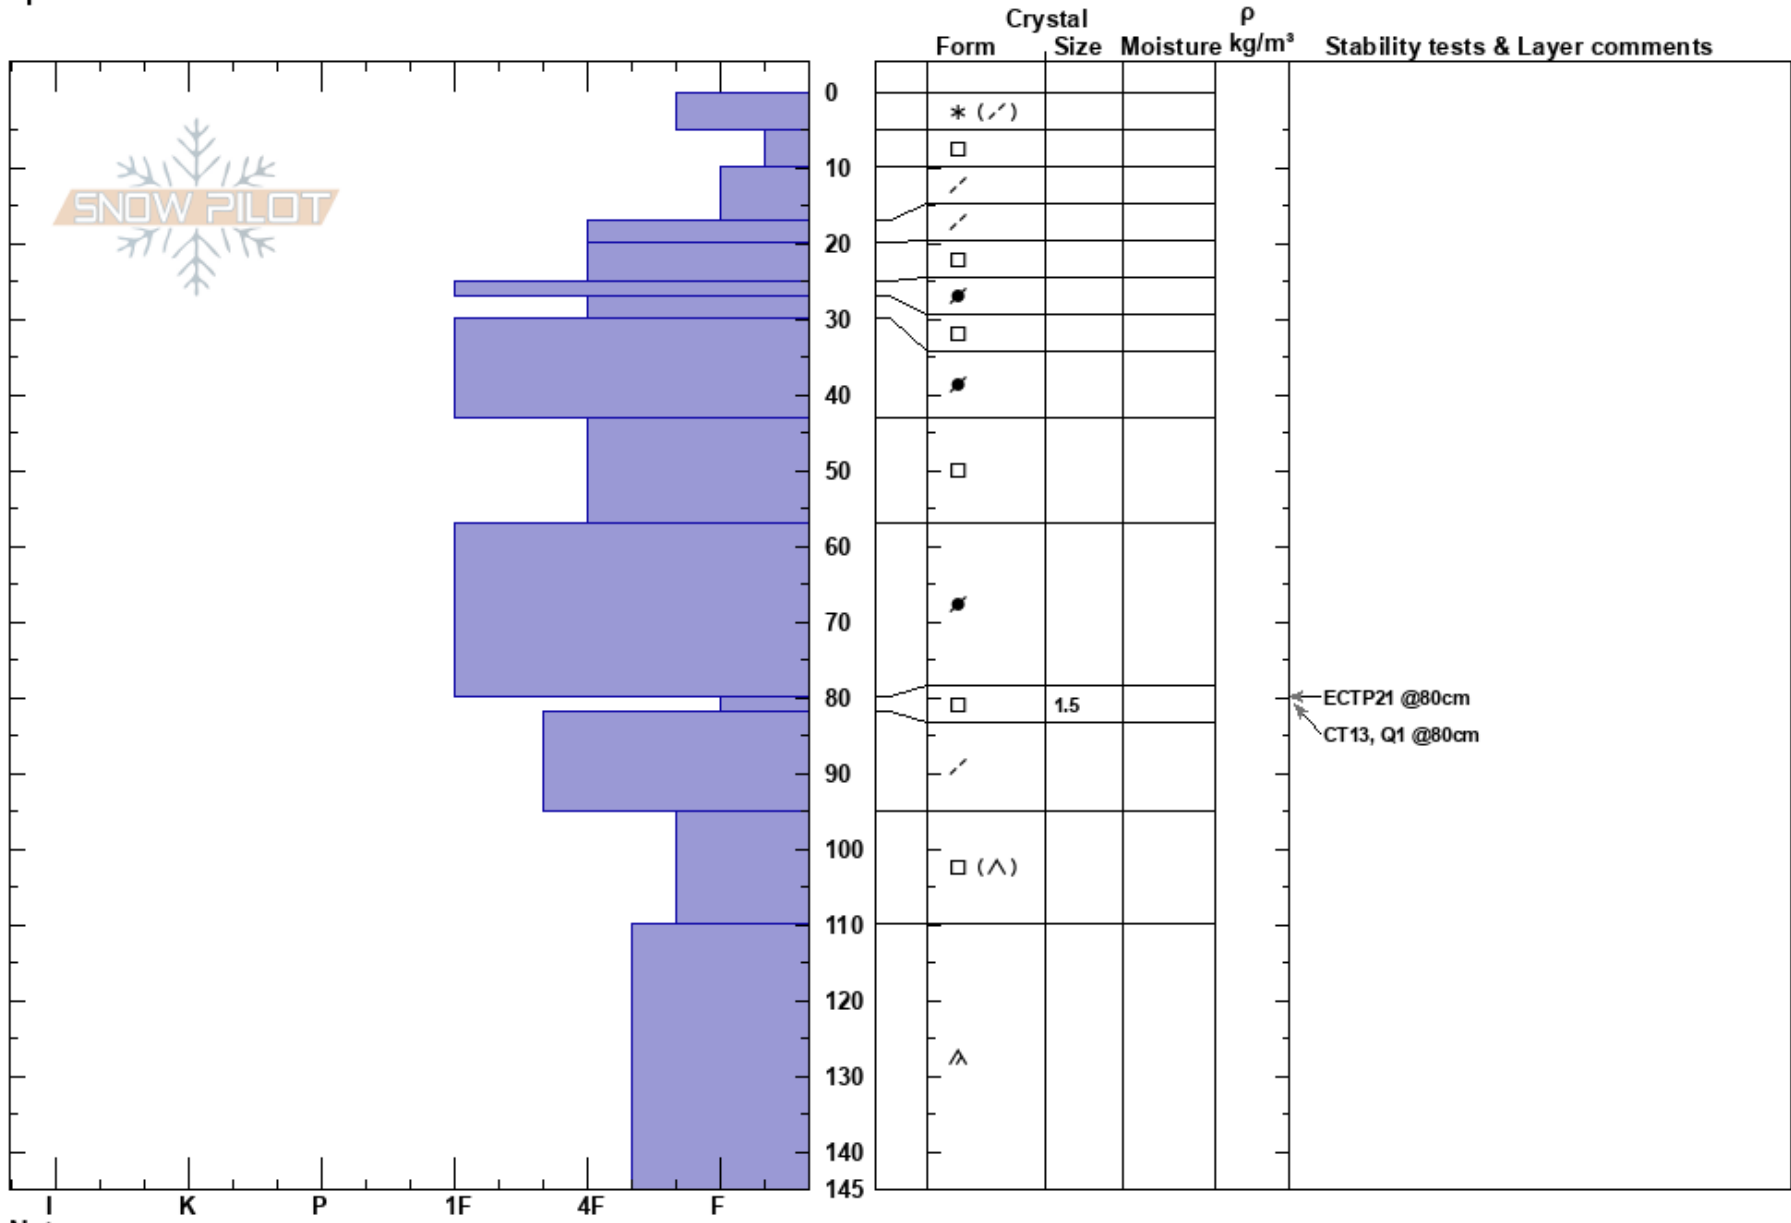

Hesse Mountain
 Big Horn Range
 WY
 Elevation: 1000 ft
 Aspect: 41°
 Specifics:

Ryan Sorenson
 03/18/2023 - 2:00pm
 Co-ord: 44.13476N, -107.03930W
 Slope Angle: 20°
 Wind Loading: previous

Stability: HS: 145
 Air Temperature: -2°C
 Sky Cover: CLR
 Precipitation: NO
 Wind: Calm
 PF: 100
 PS: 10
 80-82cm: Problematic layer