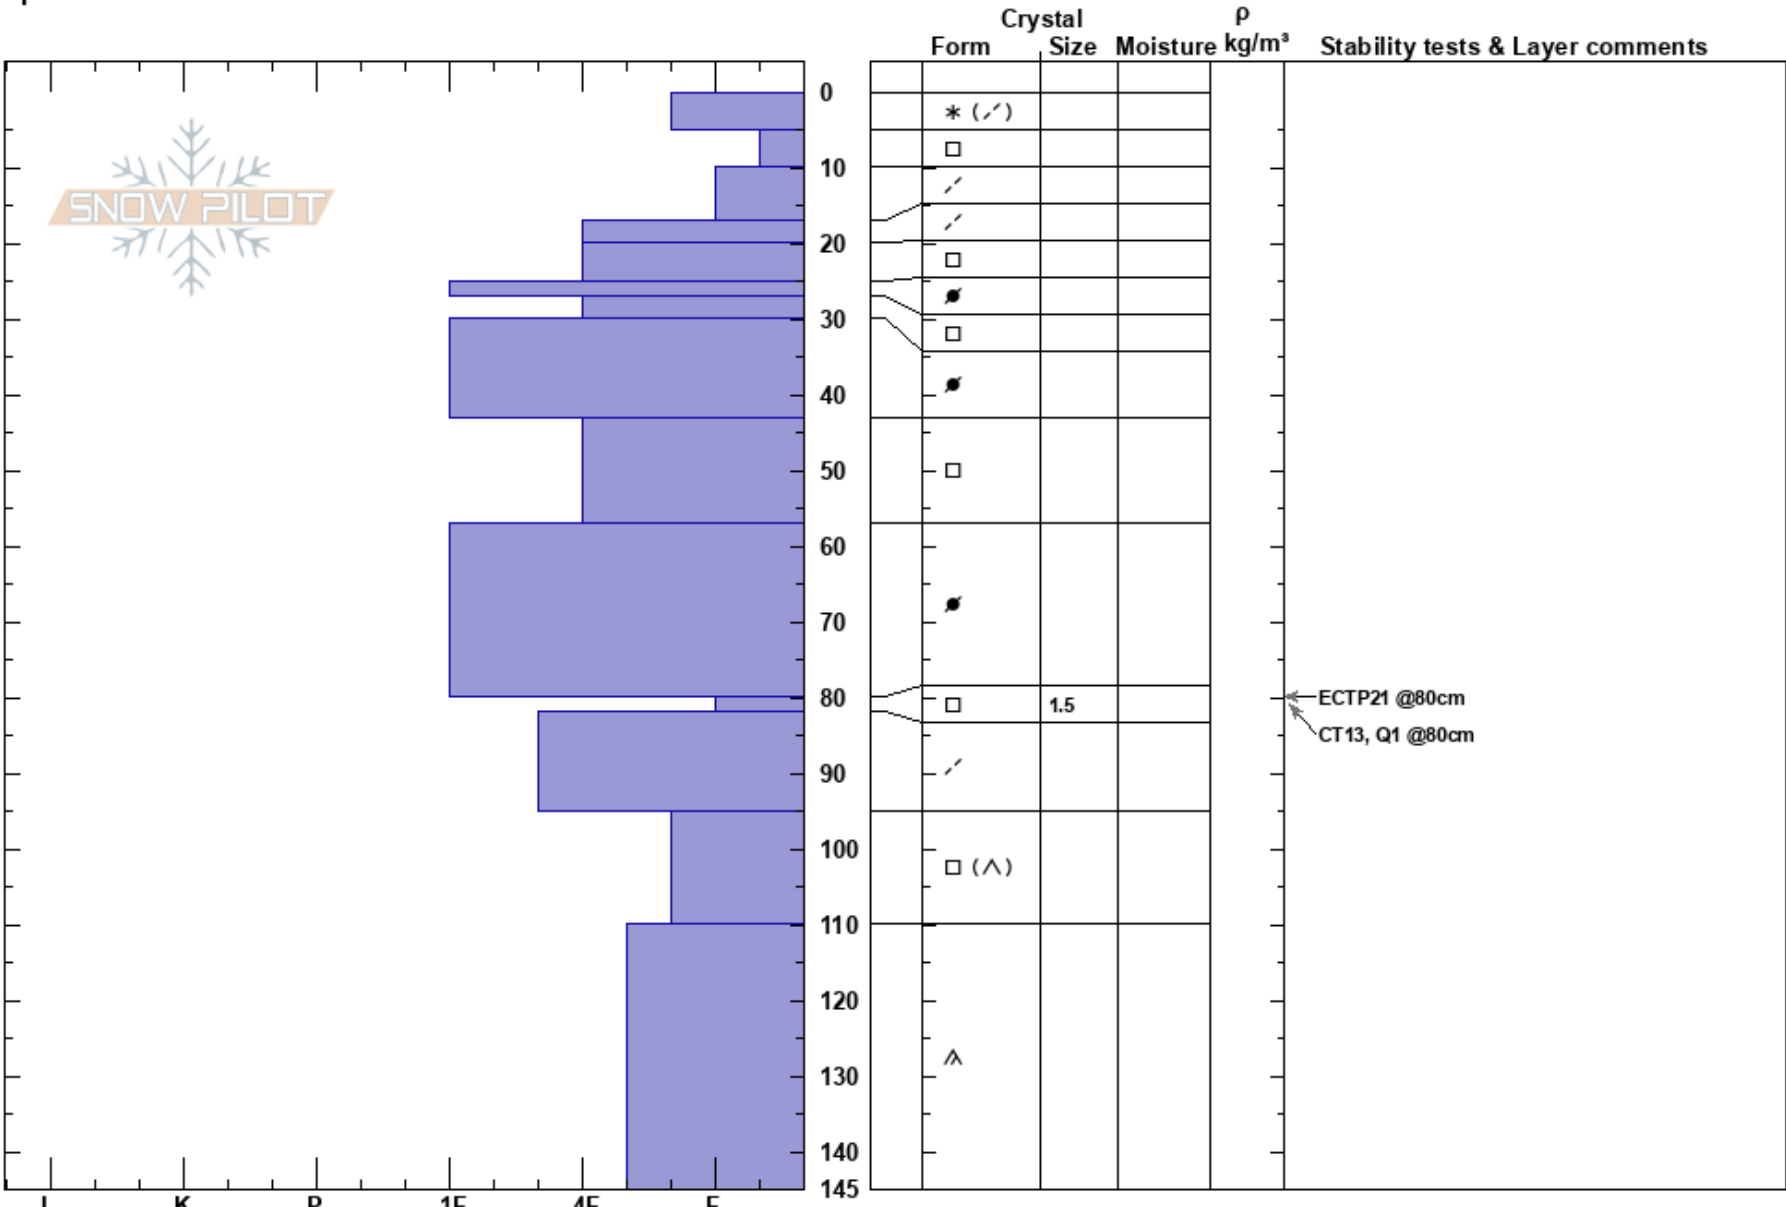

Hesse Mountain
 Big Horn Range
 WY
 Elevation: 1000 ft
 Aspect: 41°
 Specifics:

Ryan Sorenson
 03/18/2023 - 2:00pm
 Co-ord: 44.13476N, -107.03930W
 Slope Angle: 20°
 Wind Loading: previous

Stability: **HS: 145**
 Air Temperature: -2°C
 Sky Cover: CLR
 Precipitation: NO
 Wind: Calm
PF: 100 80-82cm: Problematic layer
PS: 10