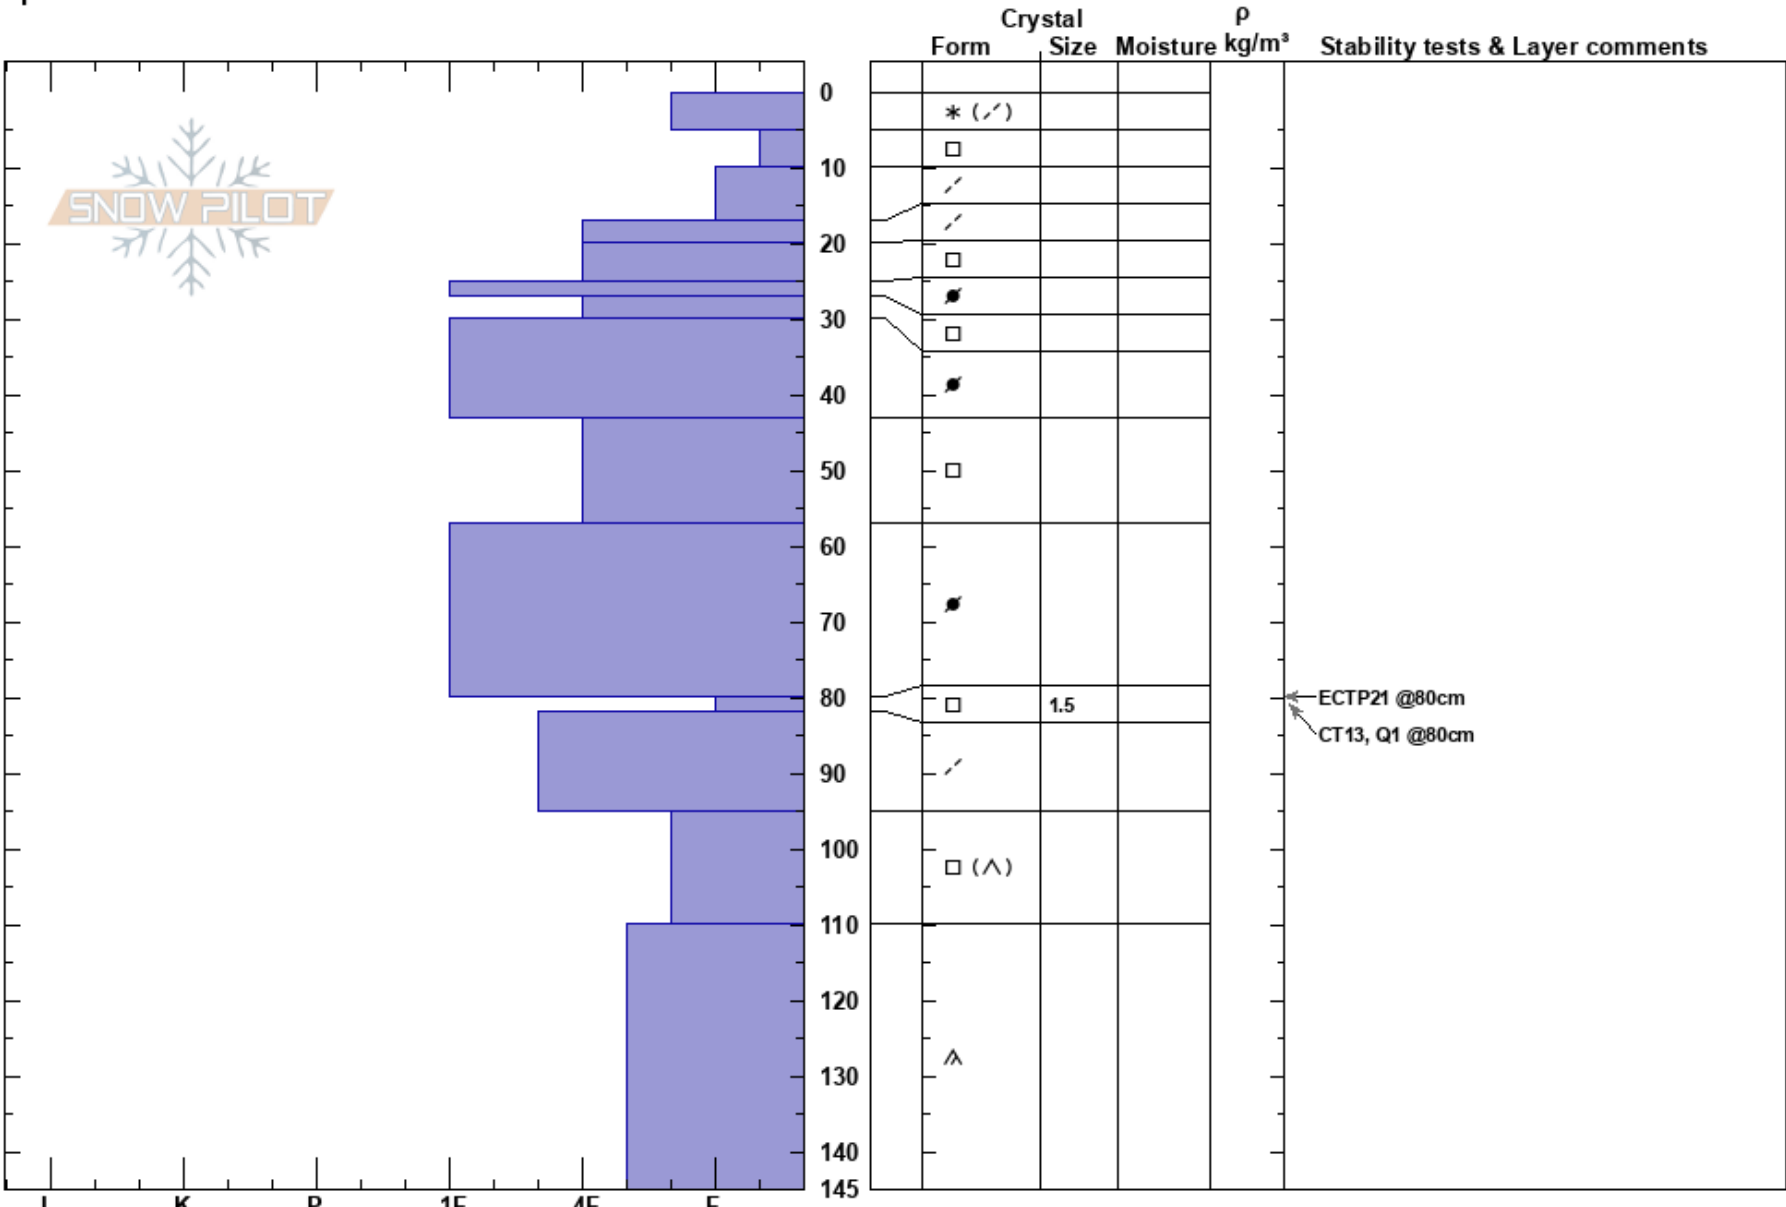

Hesse Mountain  
 Big Horn Range  
 WY  
 Elevation: 1000 ft  
 Aspect: 41°  
 Specifics:

Ryan Sorenson  
 03/18/2023 - 2:00pm  
 Co-ord: 44.13476N, -107.03930W  
 Slope Angle: 20°  
 Wind Loading: previous

Stability: **HS: 145**  
 Air Temperature: -2°C  
 Sky Cover: CLR  
 Precipitation: NO  
 Wind: Calm  
**PF: 100** 80-82cm: Problematic layer  
**PS: 10**

Notes: