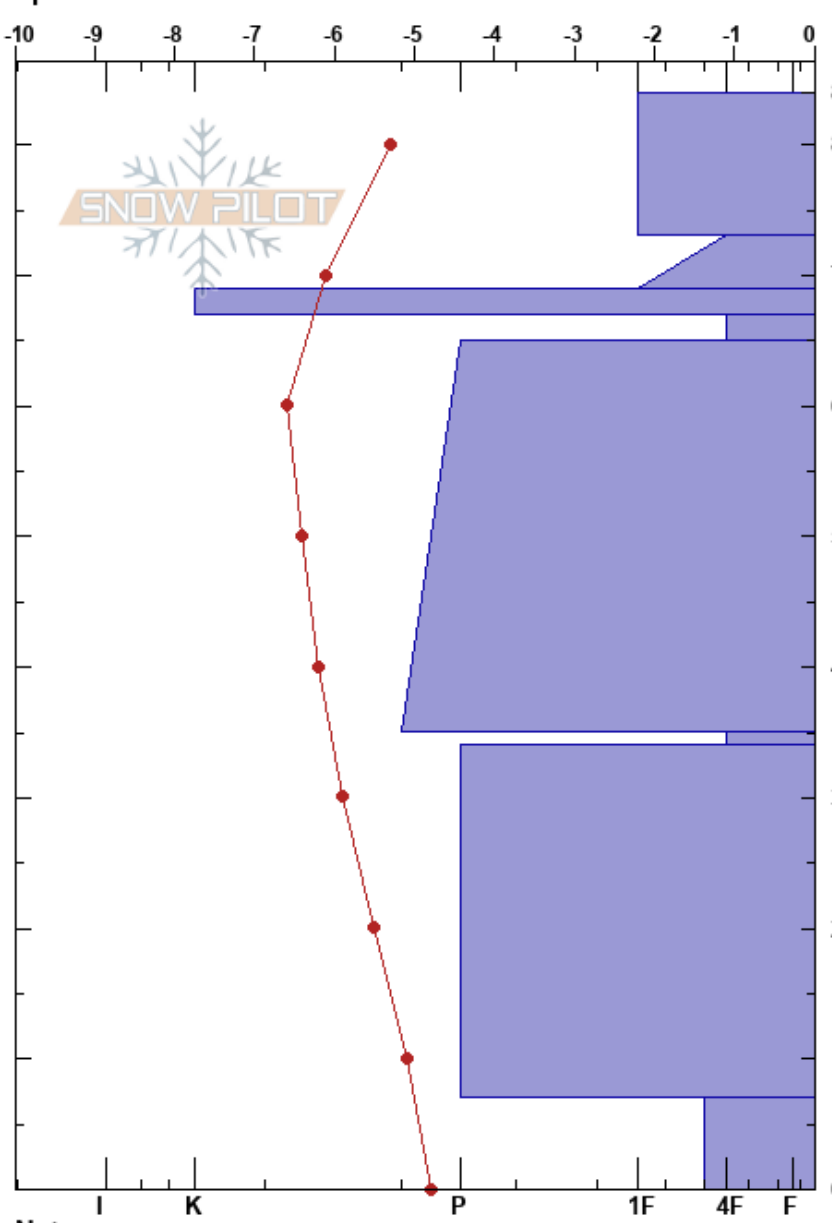

Kultakero N
 Finland
 Elevation: 440 m
 Aspect: N
 Specifics:

Lauri Nieminen
 20/03/2023 - 16:00
 Co-ord: 35W 509231E 7434070N
 Slope Angle: 20°
 Wind Loading: yes

Stability: HS:84
 Air Temperature: -4.1°C PF: 14 73-69cm: Problematic layer
 Sky Cover: BKN
 Precipitation: NO
 Wind: W Strong

Form	Crystal		Moisture	ρ kg/m ³	Stability tests & Layer comments
	Size				
.	0.5		D		
☉	2		D		← CT14, SP @73cm ← ECTN21 @73cm
☐	2		D		
.	1-0.5		D		
☐	2.5		D		
/	0.5		D		
^	3		D		

Notes: