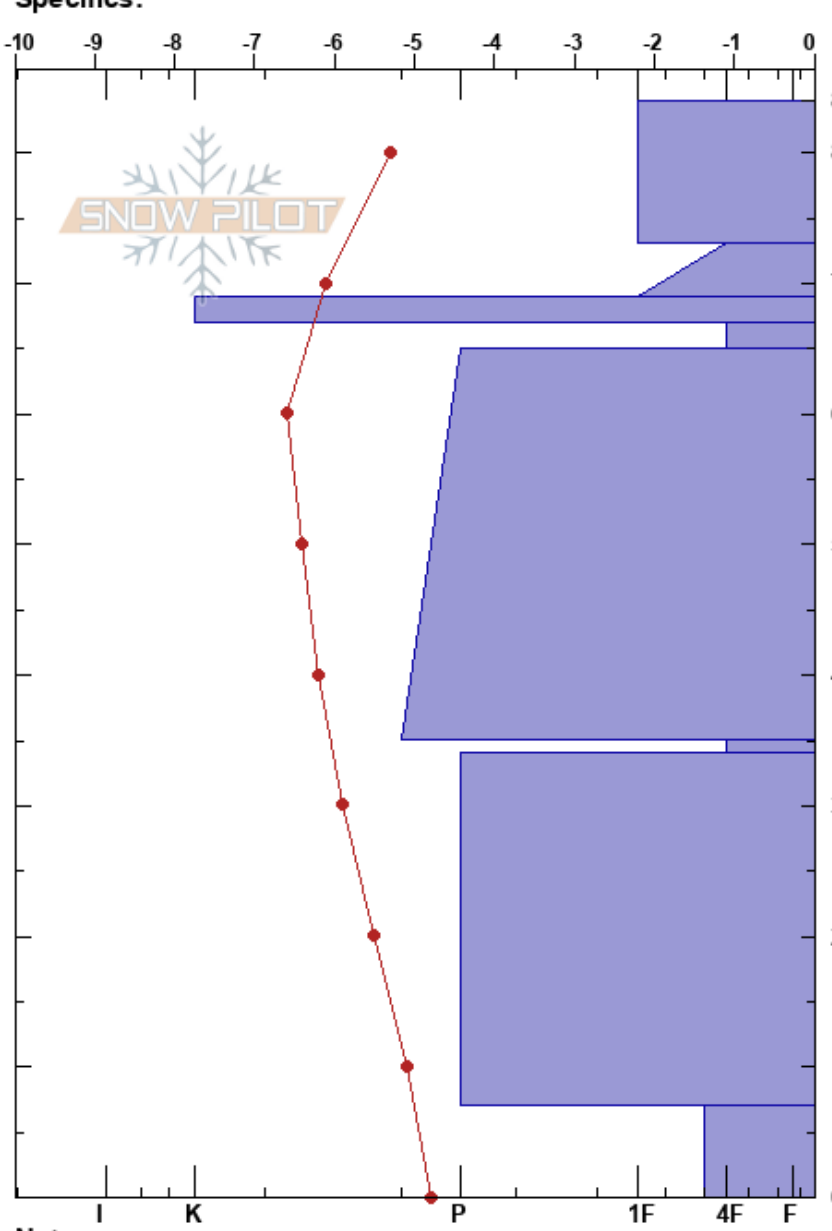

Kultakero N  
 Finland  
 Elevation: 440 m  
 Aspect: N  
 Specifics:

Lauri Nieminen  
 20/03/2023 - 16:00  
 Co-ord: 35W 509231E 7434070N  
 Slope Angle: 20°  
 Wind Loading: yes

Stability: HS:84  
 Air Temperature: -4.1°C PF: 14 73-69cm: Problematic layer  
 Sky Cover: BKN  
 Precipitation: NO  
 Wind: W Strong

Form	Crystal		Moisture	$\rho$ kg/m <sup>3</sup>	Stability tests & Layer comments
	Size				
.	0.5		D		
☉	2		D		← CT14, SP @73cm ← ECTN21 @73cm
☐	2		D		
.	1-0.5		D		
☐	2.5		D		
/	0.5		D		
^	3		D		

Notes: