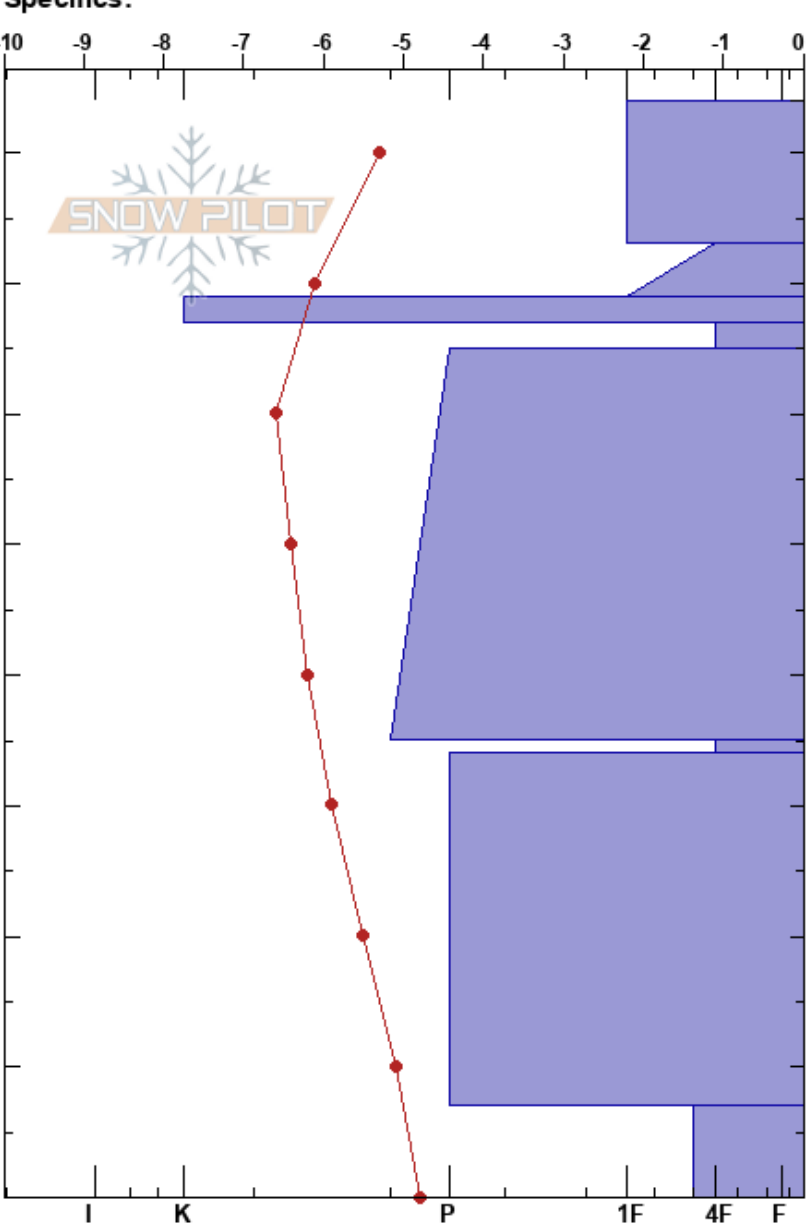

Kultakero N
 Finland
 Elevation: 440 m
 Aspect: N
 Specifics:

Lauri Nieminen
 20/03/2023 - 16:00
 Co-ord: 35W 509231E 7434070N
 Slope Angle: 20°
 Wind Loading: yes

Stability: HS:84
 Air Temperature: -4.1°C PF: 14 73-69cm: Problematic layer
 Sky Cover: BKN
 Precipitation: NO
 Wind: W Strong

Form	Crystal		Moisture	ρ kg/m ³	Stability tests & Layer comments
	Size				
.	0.5		D		
☉	2		D		← CT14, SP @73cm ← ECTN21 @73cm
☐	2		D		
.	1-0.5		D		
☐	2.5		D		
/	0.5		D		
^	3		D		

Notes: