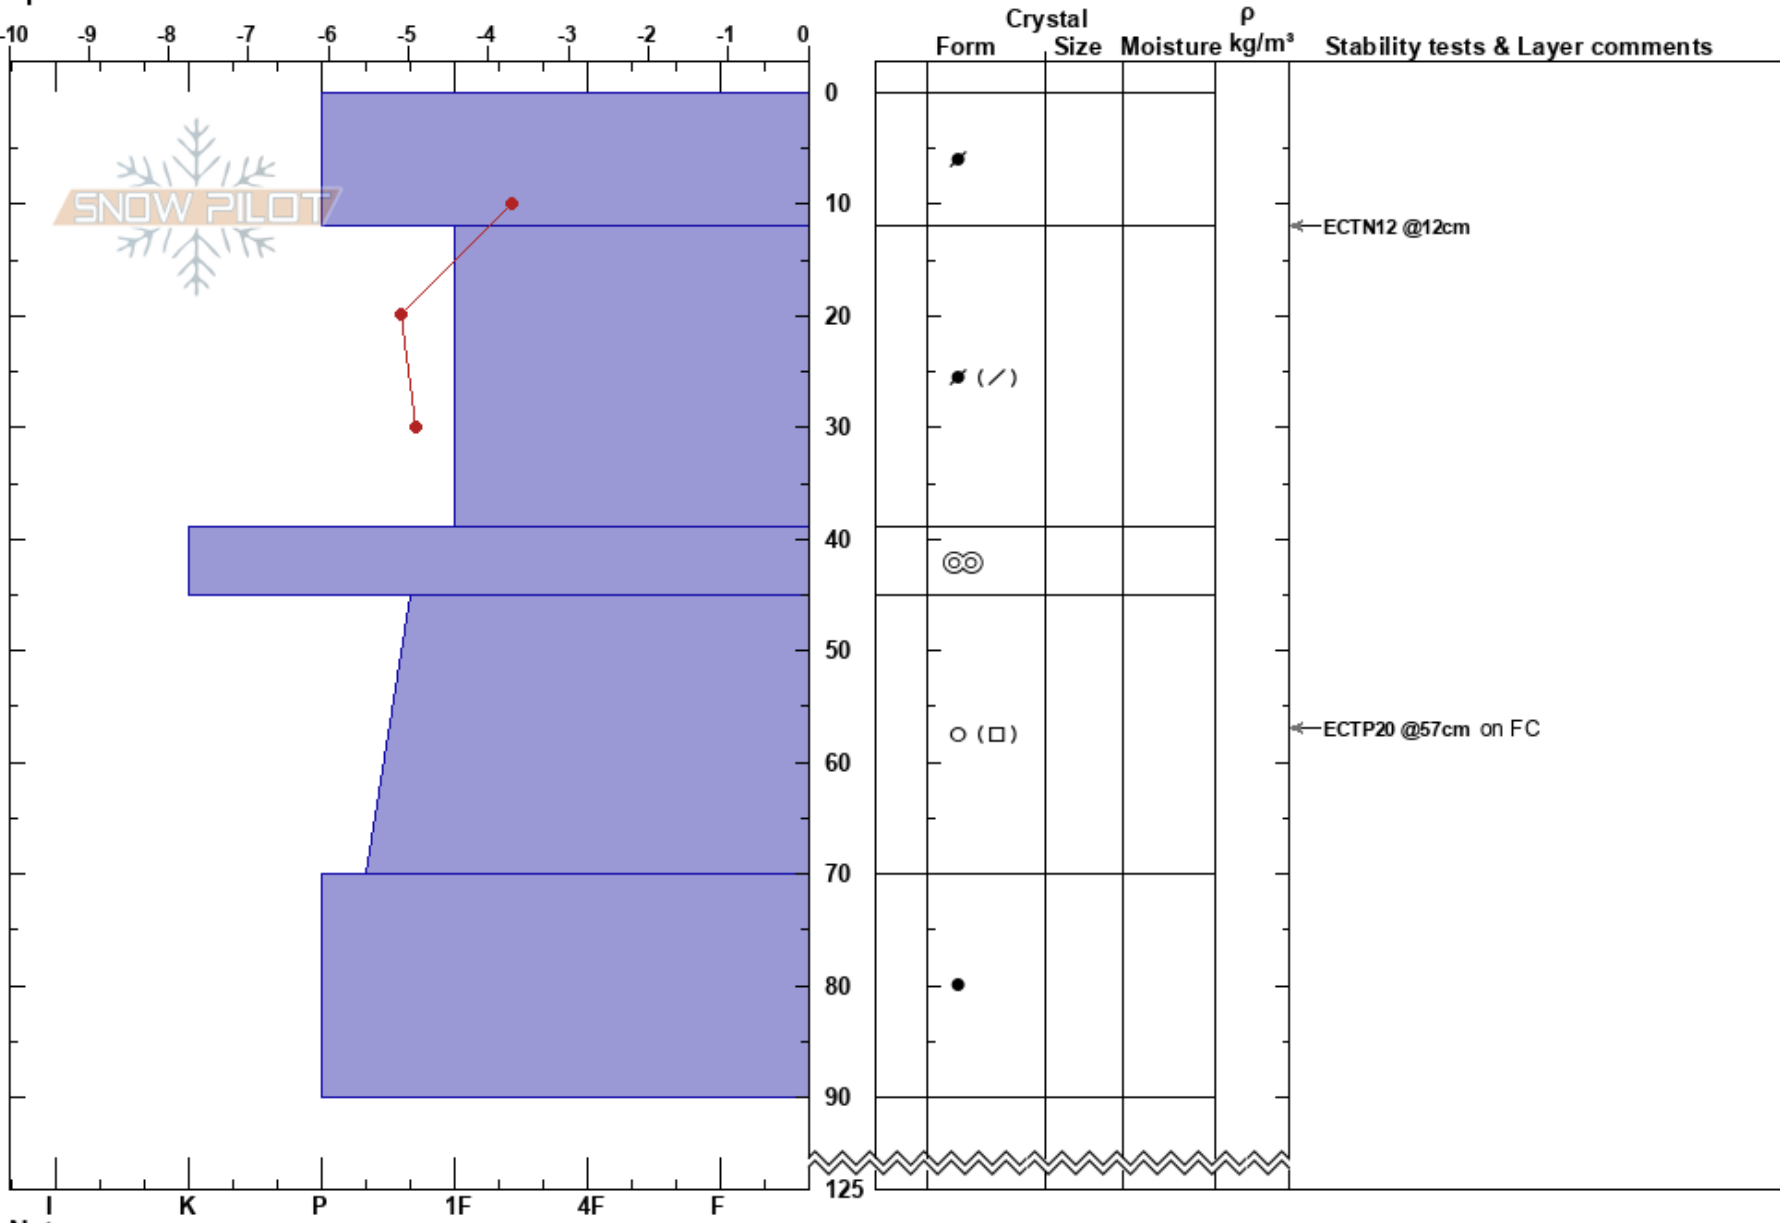

950  
 Fågelfället  
 Sweden  
 Elevation: 870 m  
 Aspect: SE  
 Specifics:

Sebastian Wiklund  
 20/03/2023 - 11:00  
 Co-ord: 65.29401N, 15.49790E  
 Slope Angle: 35°  
 Wind Loading:

Stability:  
 Air Temperature: -0.3°C PF: 15  
 Sky Cover: SCT  
 Precipitation: NO  
 Wind: NW Calm

Layer Notes:

Notes: