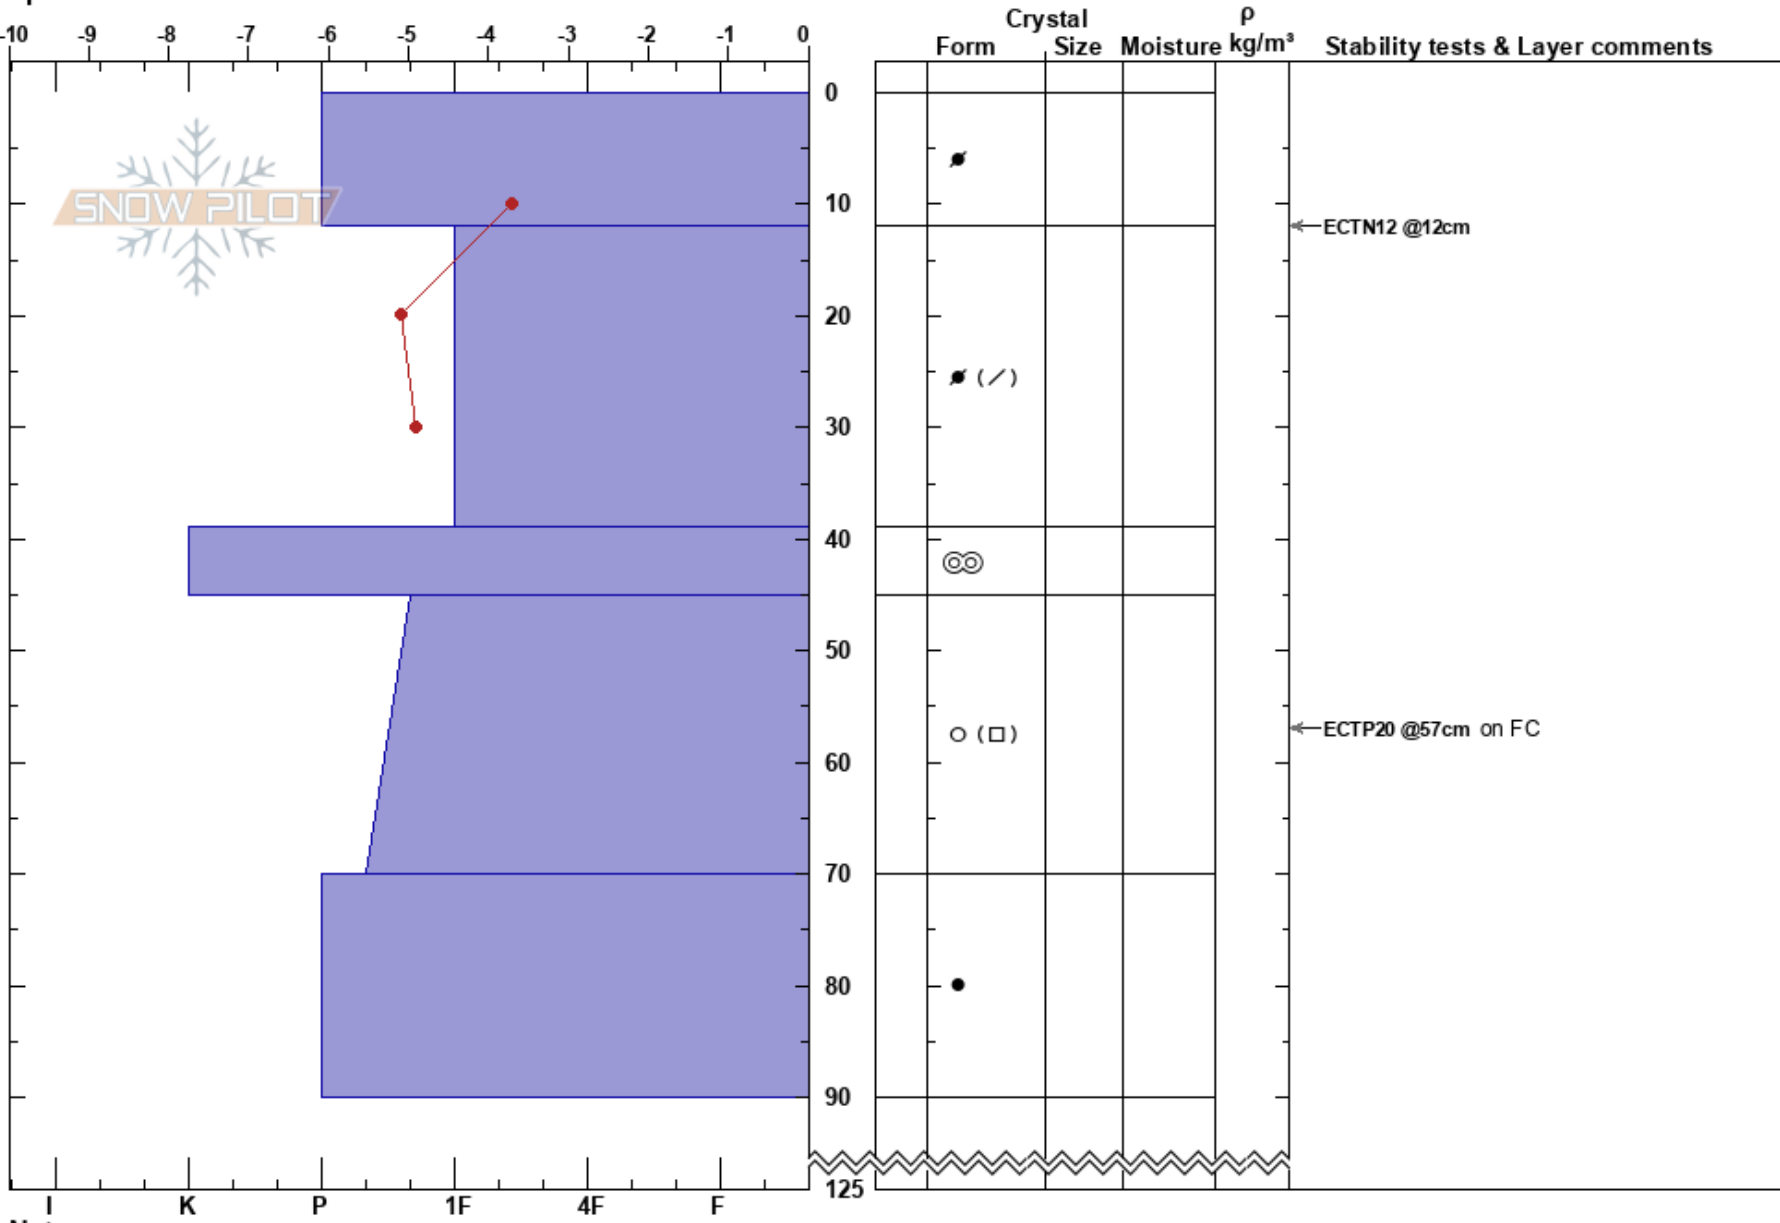

950
 Fågelfället
 Sweden
 Elevation: 870 m
 Aspect: SE
 Specifics:

Sebastian Wiklund
 20/03/2023 - 11:00
 Co-ord: 65.29401N, 15.49790E
 Slope Angle: 35°
 Wind Loading:

Stability:
 Air Temperature: -0.3°C PF: 15
 Sky Cover: SCT
 Precipitation: NO
 Wind: NW Calm

Layer Notes:

Notes: